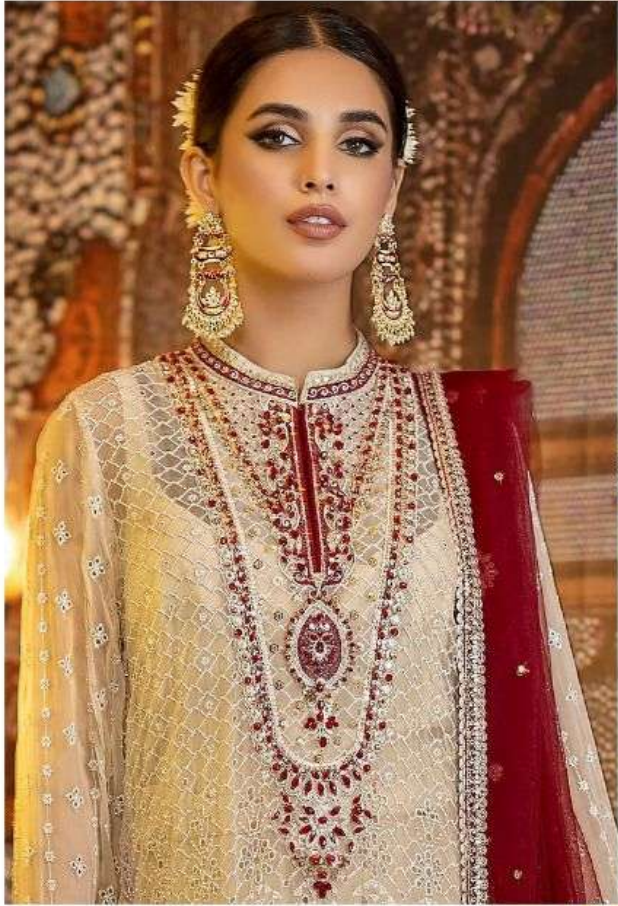

ALK-4038

ALK D.No.4034

TOP

Fox Georgette
with Embroidery

BOTTOM-INNER

Dull santoon

DUPATTA

Net Dupatta