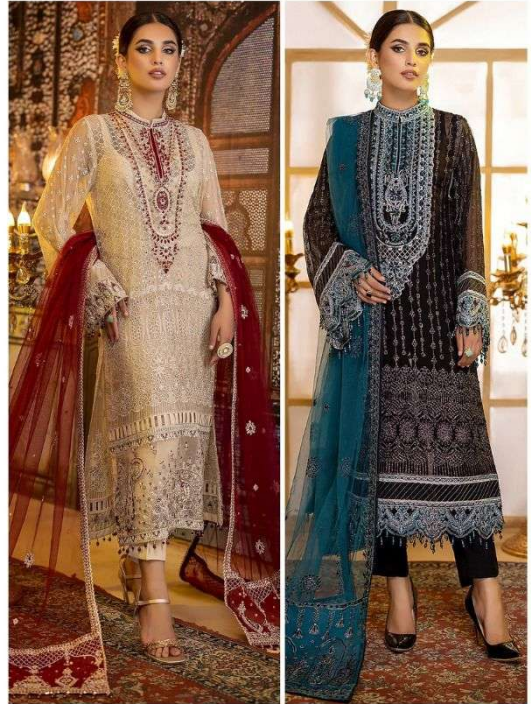

ALK-4037

ALK-4038