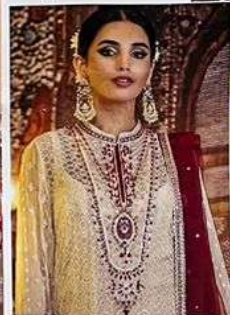

ALK D.No.4037

TOP
Fox Georgette
with Embroidery

BOTTOM-INNER
Dull santoon

DUPATTA
Nazmin with
Embroidery