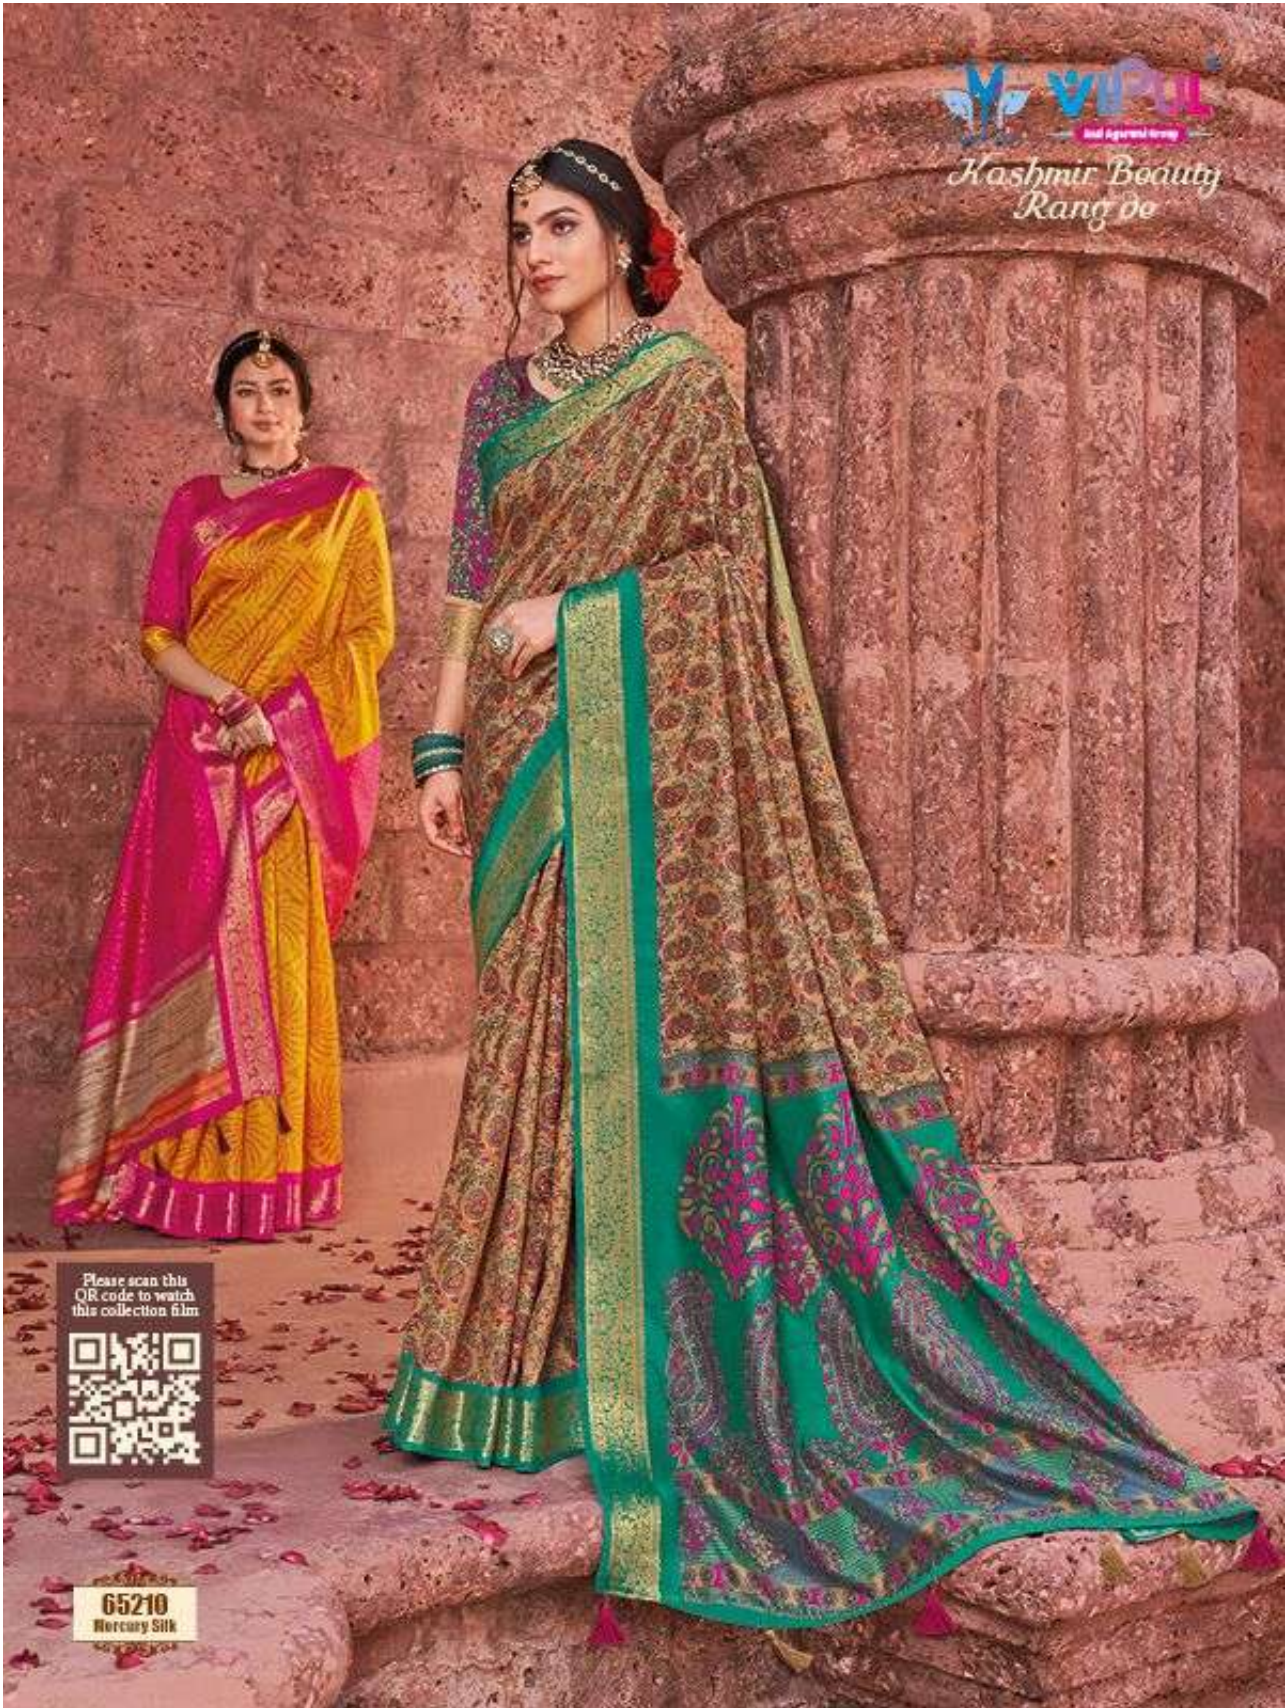

M-VIPUL
and Agartala Group

*Kashmir Beauty
Rang de*

Please scan this
QR code to watch
this collection film

65210
Mercury Silk

VIPAL
and Apparel Group
*Kashmir Beauty
Rang De*

Please scan this
QR code to watch
this collection film

65218
Mercury Silk

VIPUL
and Apparel Group

*Kashmir Beauty
Rang de*

Please scan this
QR code to watch
this collection film

65220
Mercury Silk

VIPUL
Mid Age Group Group
*Hashmir Beauty
Rang de*

Please scan this
QR code to watch
this collection film