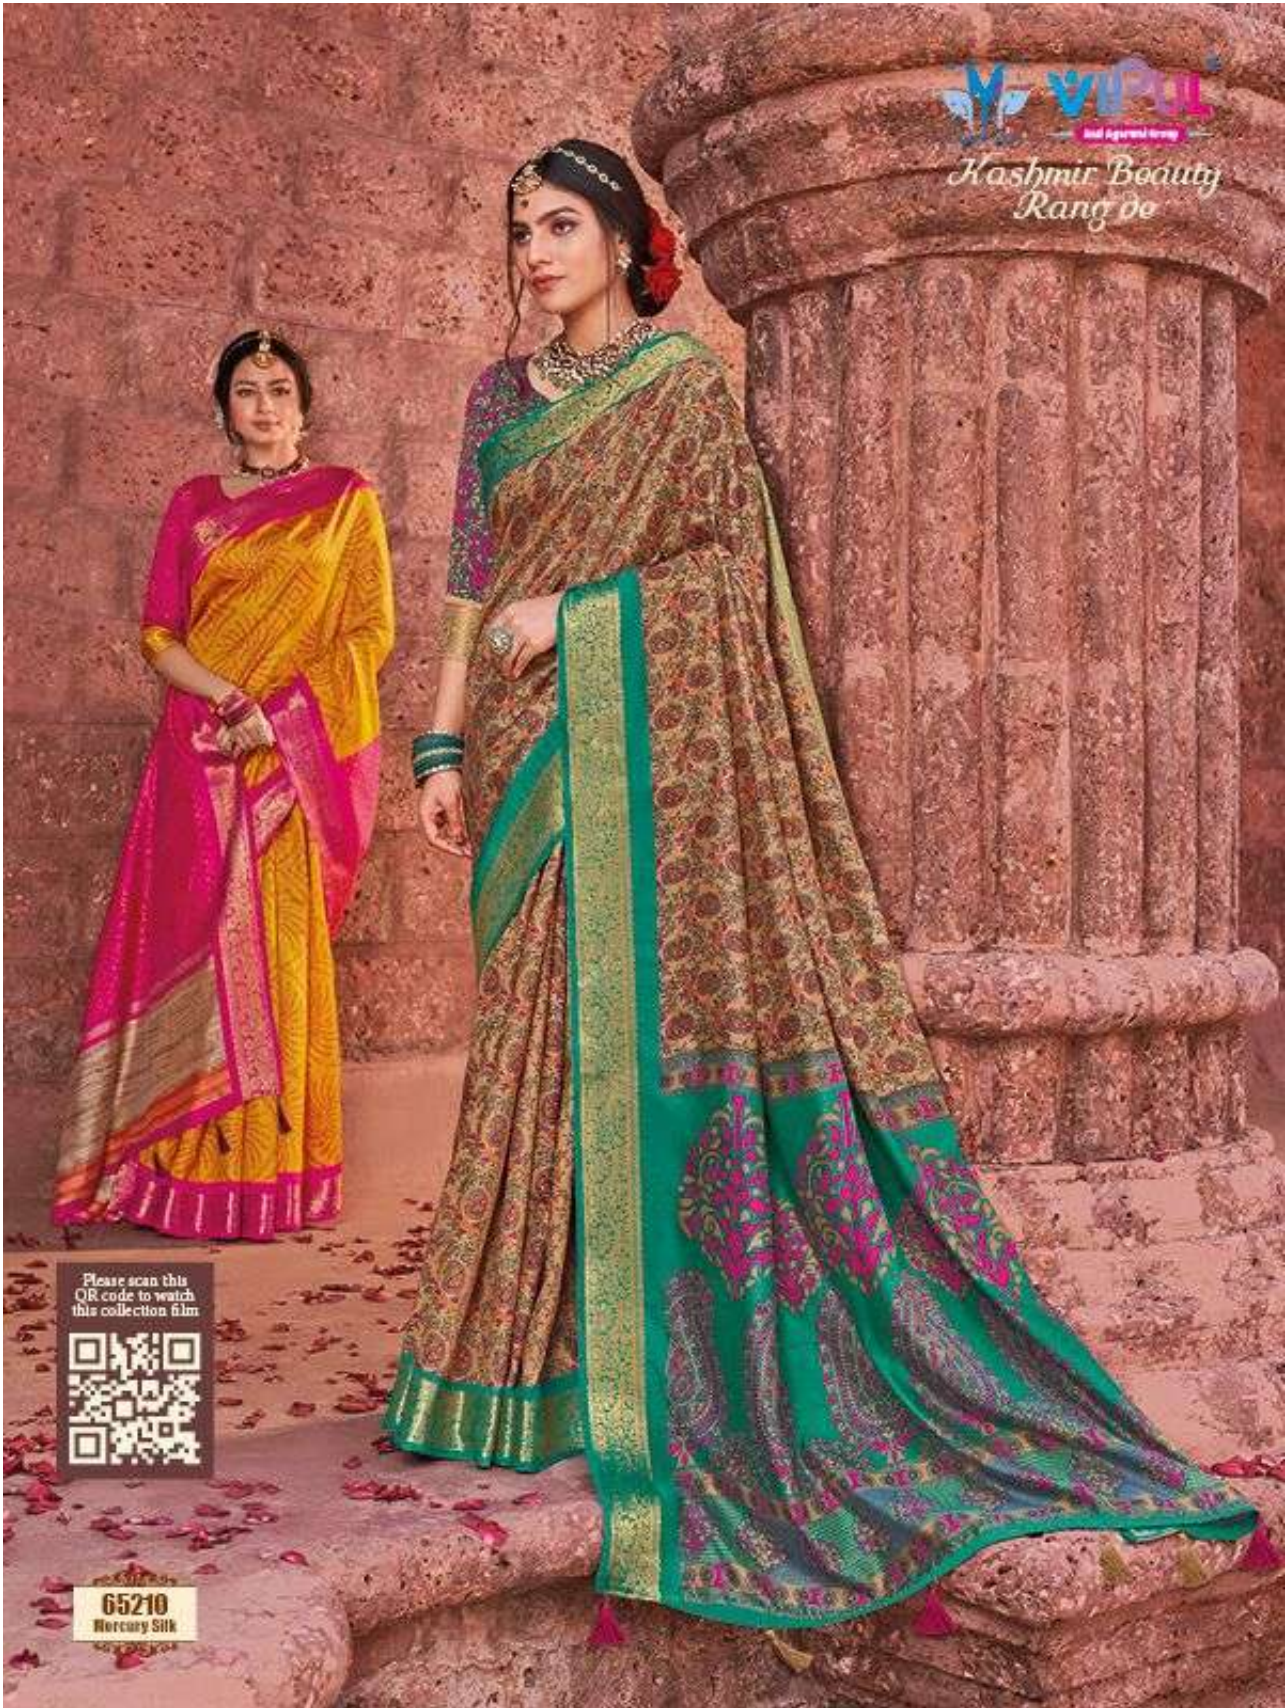

M-VIPUL
and Agartala Group

*Kashmir Beauty
Rang de*

Please scan this QR code to watch this collection film

65210
Mercury Silk