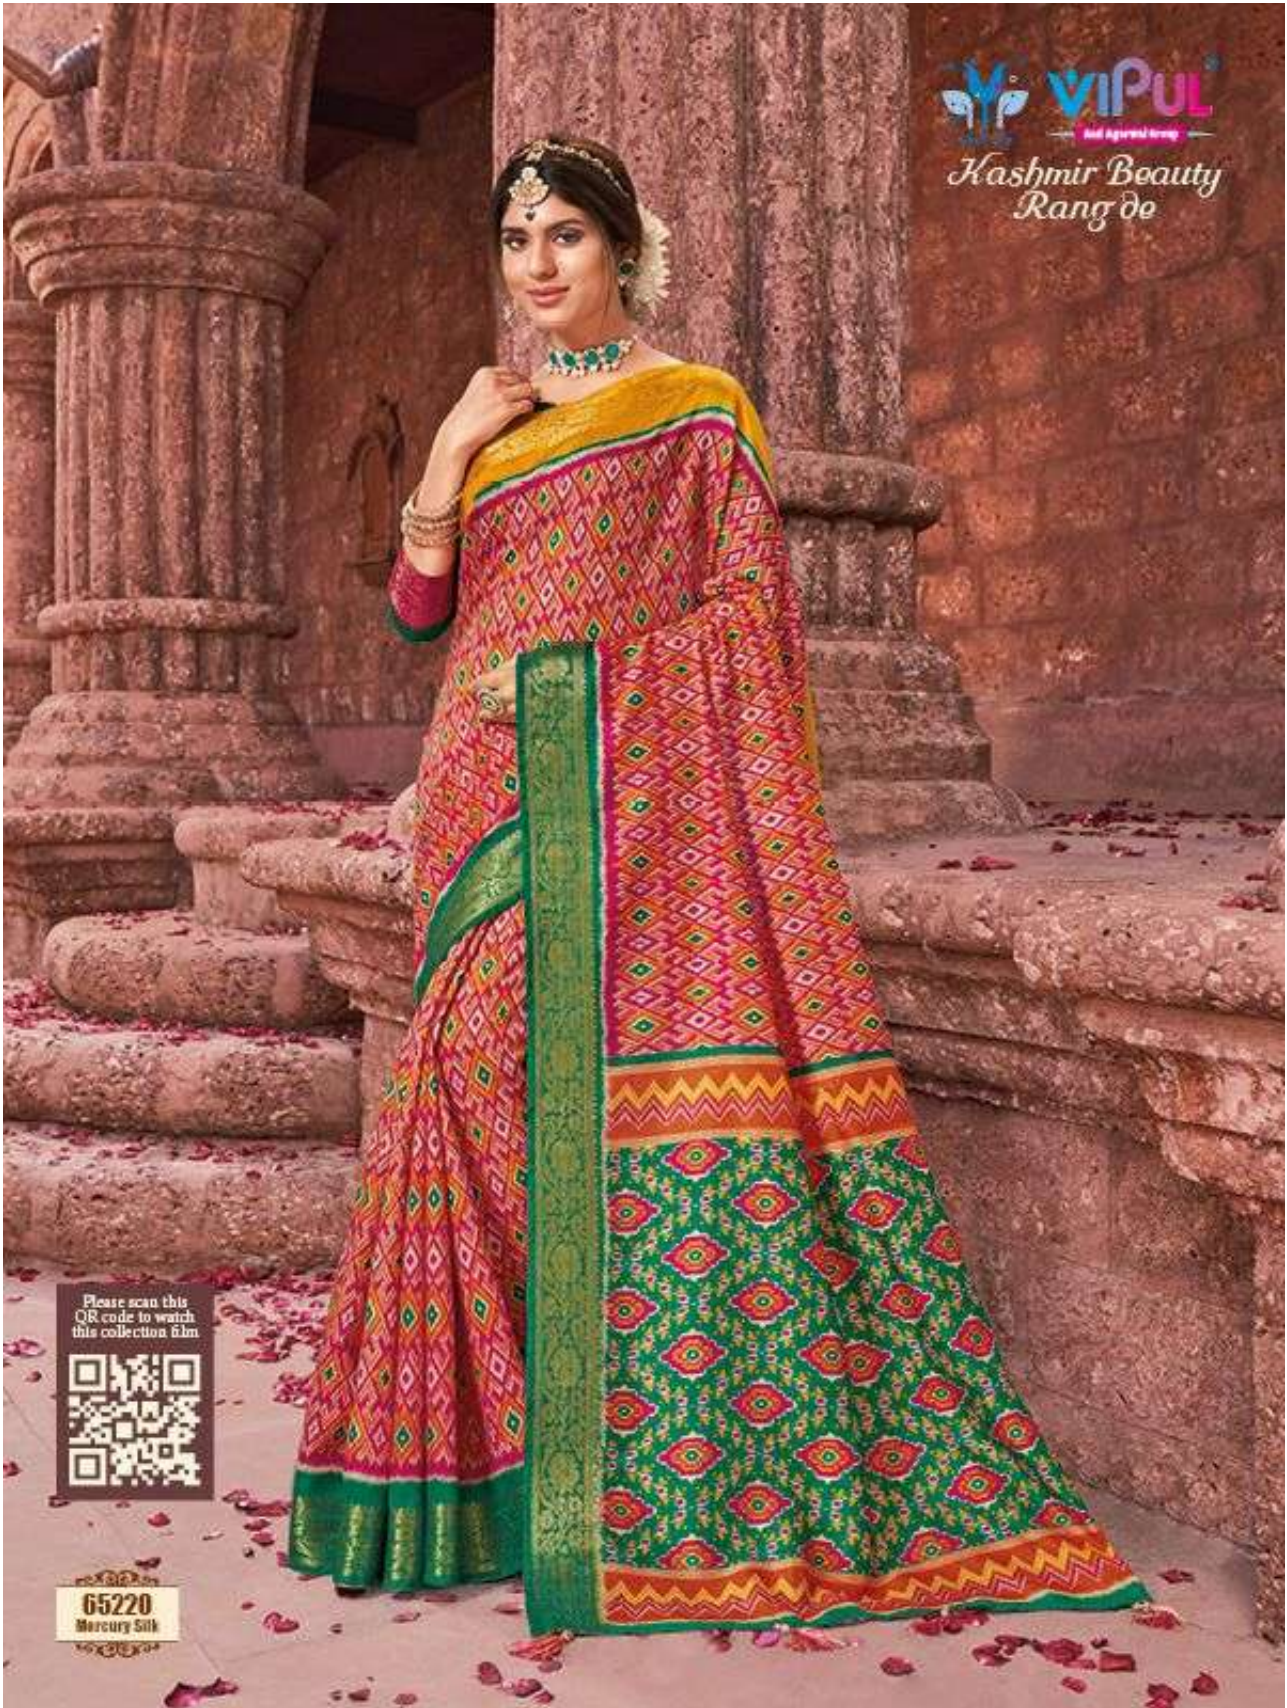

65218
Mercury Silk

VIPUL
and Apparel Group

*Kashmir Beauty
Rang de*

Please scan this
QR code to watch
this collection film

65220
Mercury Silk

VIPUL
Mid Age Group Group
*Hashmir Beauty
Rang de*

Please scan this
QR code to watch
this collection film