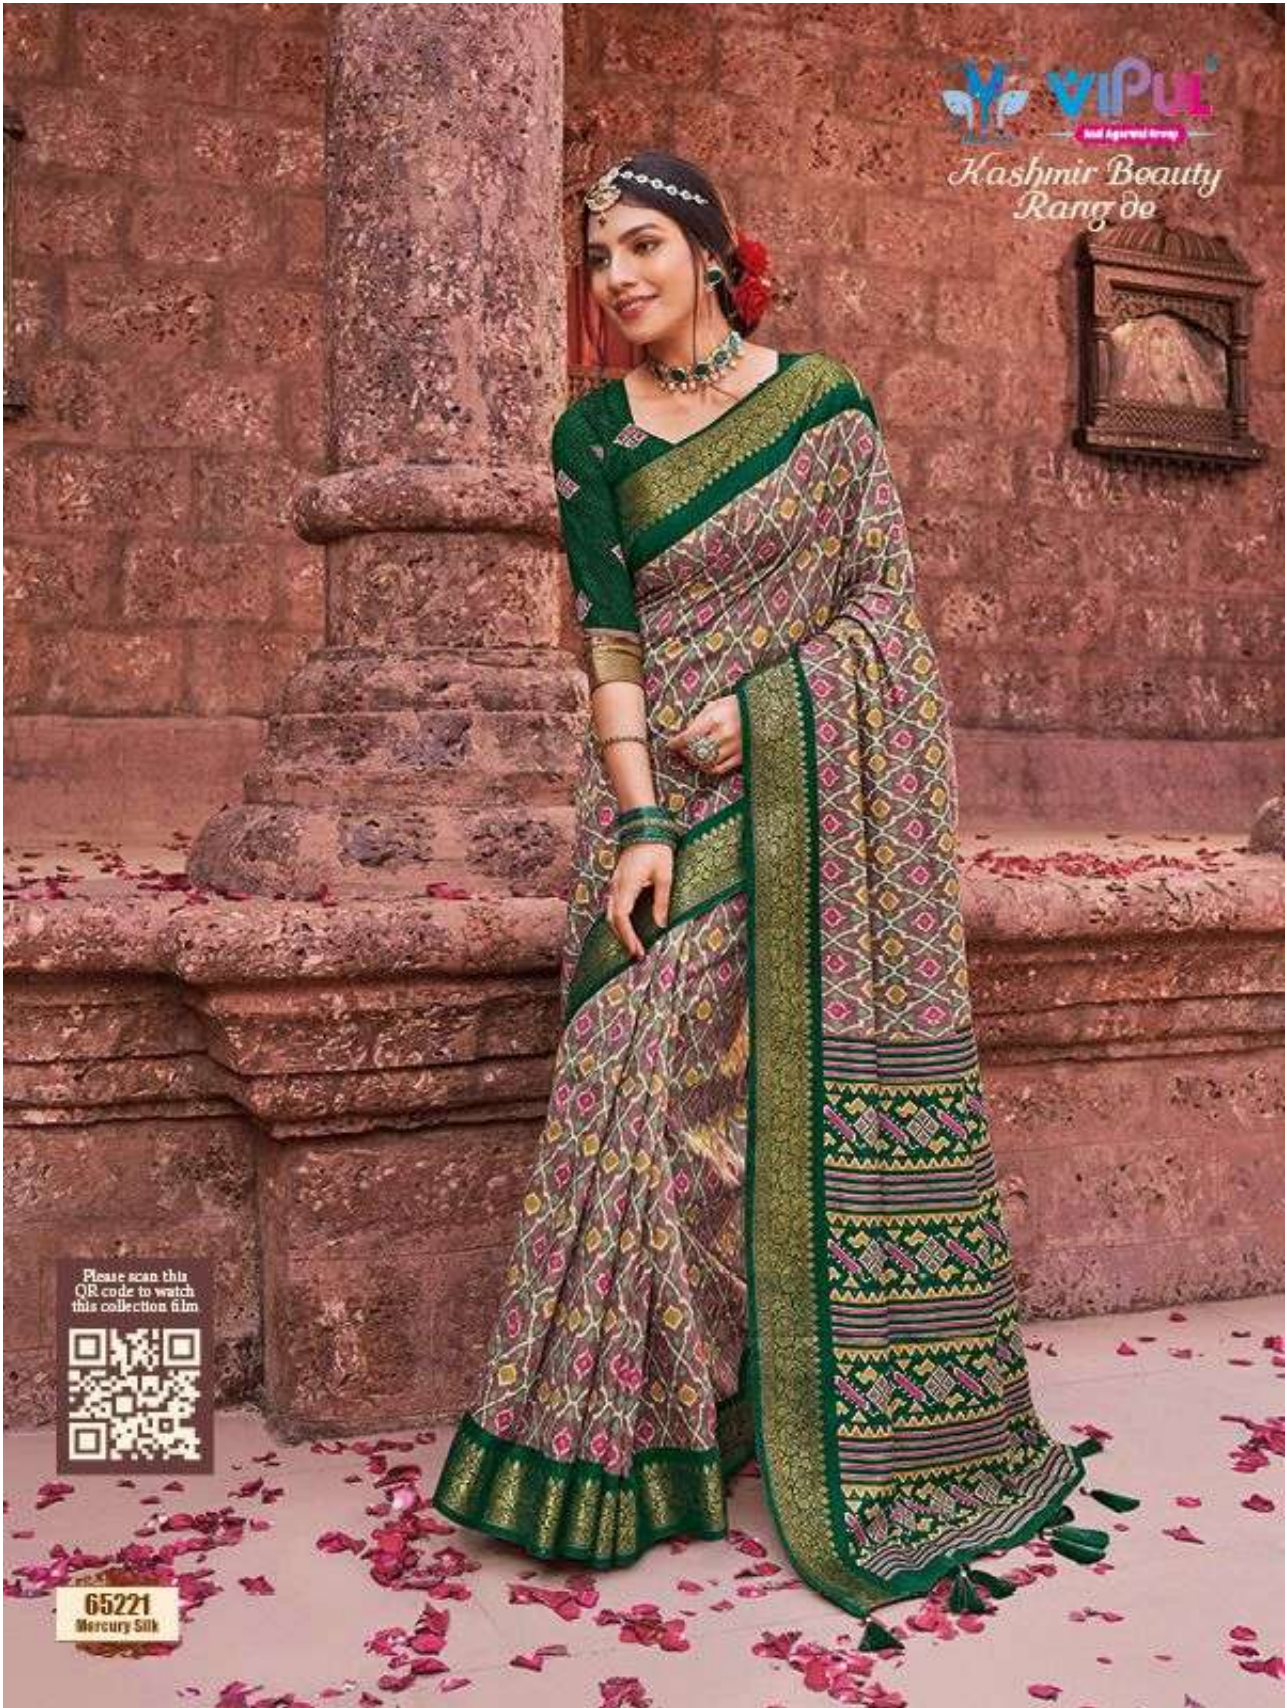

VIPUE
and Apparel Group

*Kashmir Beauty
Rang de*

Please scan this QR code to watch this collection film

65221
Mercury Silk