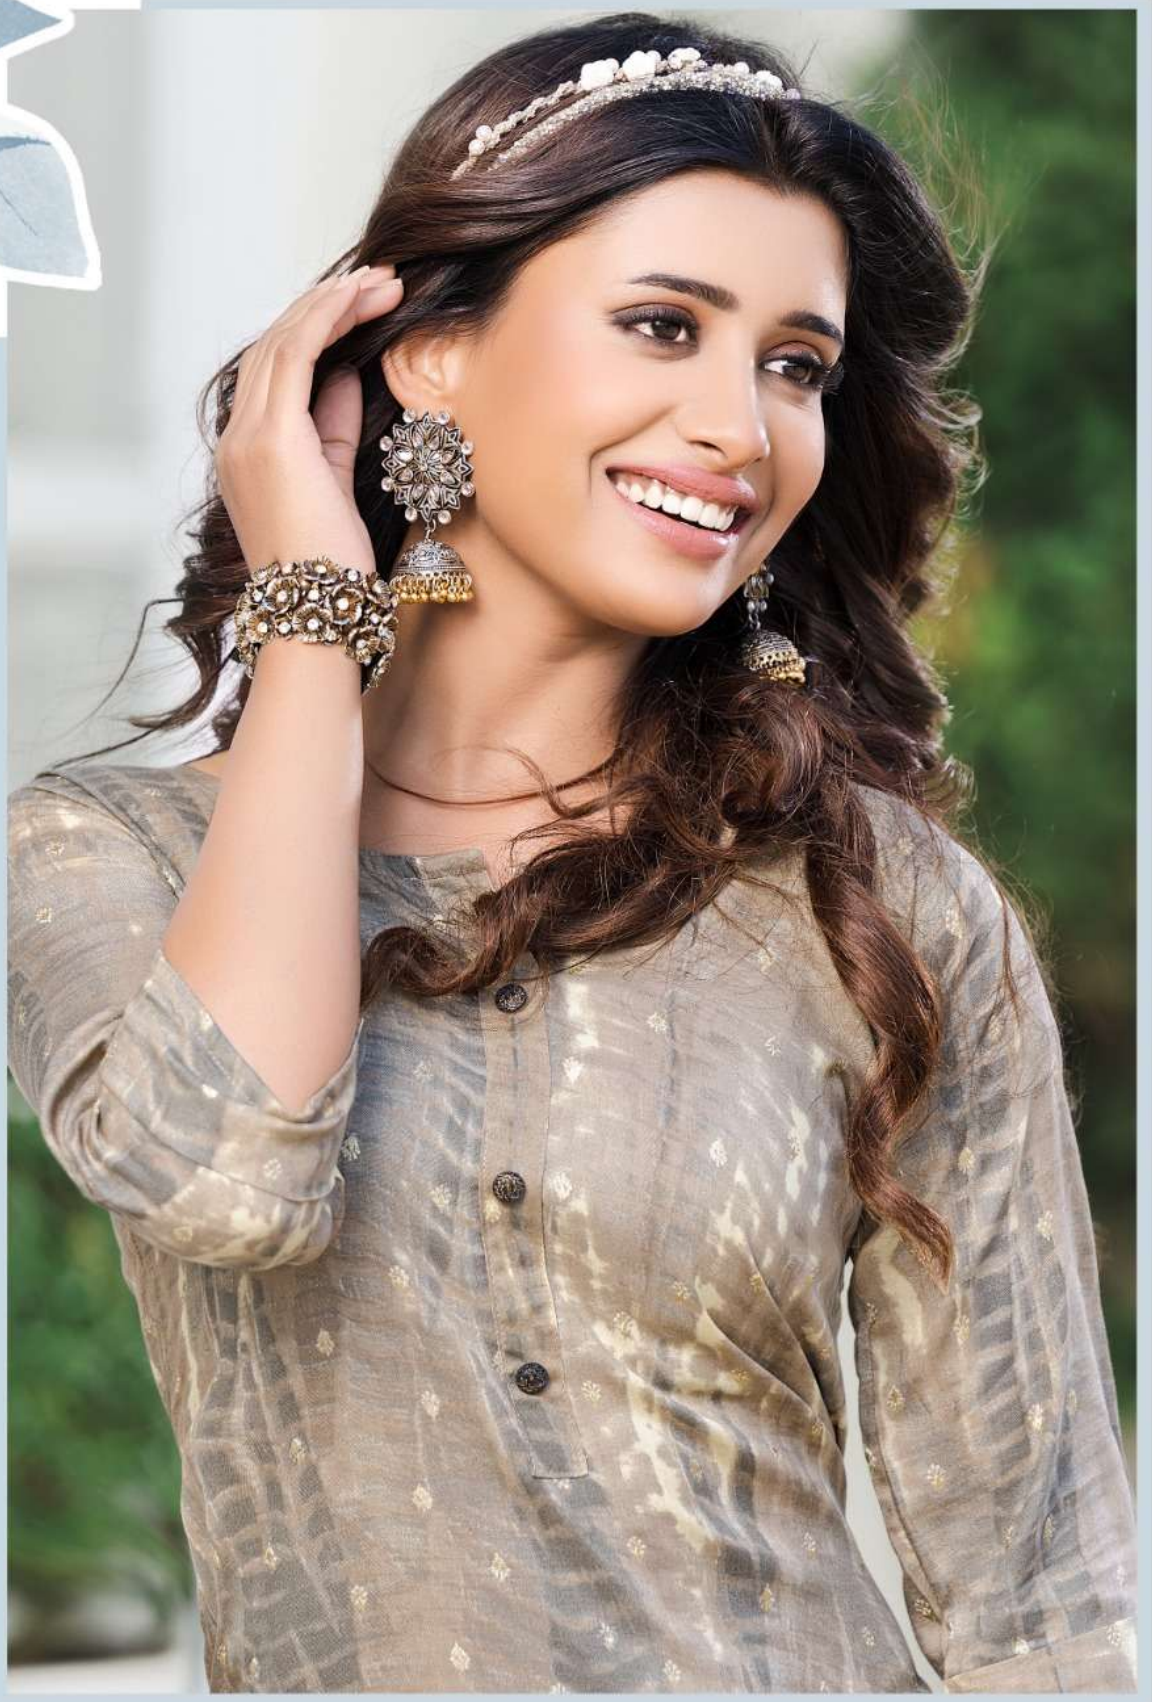

# Vesh

Vol-16  
• WITH POCKET •

Signature line by: HIRWA

ELEGANCE OCCASION

EACH DESIGN IS MAGICAL MERGING OF ART AND AESTHETICS

Signature line by: HIRWA

FLY HIGH FASHION

Vesh  
Vol-16  
1604

GLORIFY YOUR FEMININE BEAUTY AND SENSUAL DELIGHT

MORNING GLORY

DEFINE YOUR MOODS WITH DISTINCTIVE SILHOUETTED

Signature line by: HIRWA

DEFINE YOUR MOODS WITH DISTINCTIVE SILHOUETTED

COOL CONFLUENCE

Vesh  
1603

FABULOUS WOMEN

THE LOOK THAT ATTRACTS MILLIONS

Signature line by: HIRWA

Vesh  
Vol-16  
1606

Signature line by: HIRWA

Vesh  
1605  
Vol-16

H.  
Signature line by: HIRWA

Vesh  
Vol-16  
1602