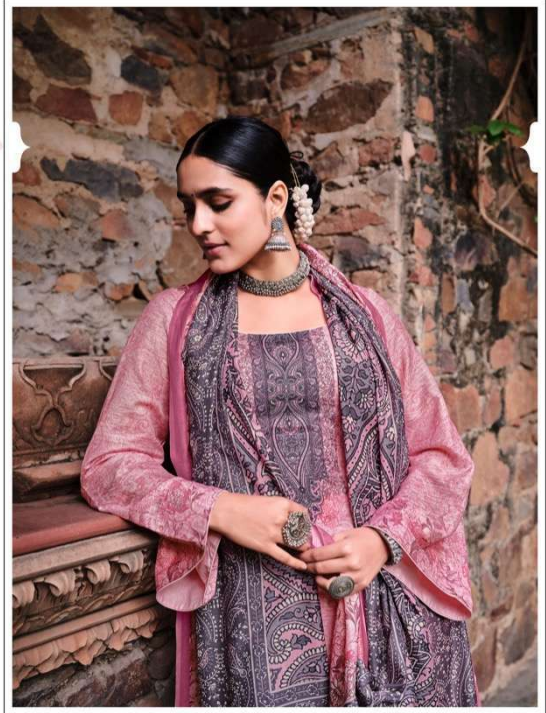

Fida
A Brand by LCTM

1002