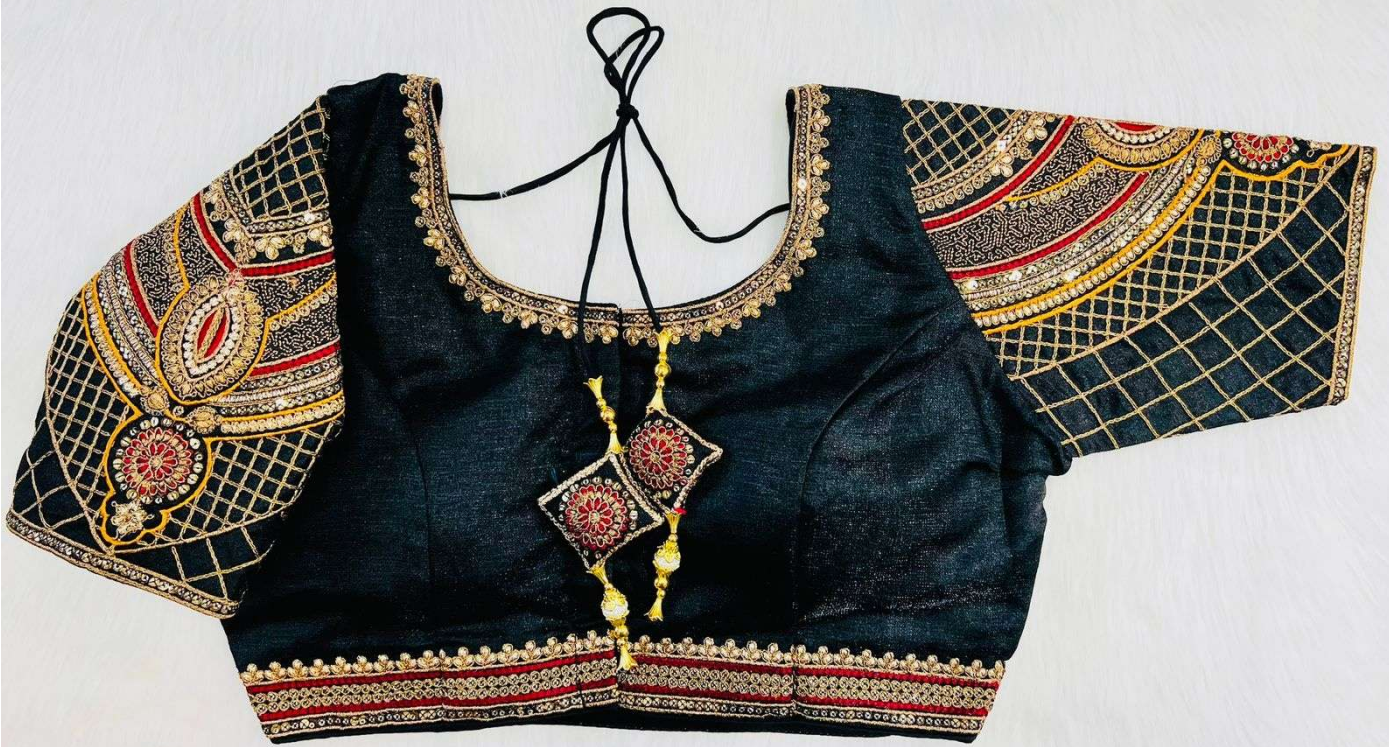

Navy

Rani

Morpeach

Navy

Mustard

Cream

Wine

Red

Black

Green

Maroon

Back

Back

Rani

Morpeach

Cream

Mustard

Navy

Red

Wine

Black

Maroon

Green