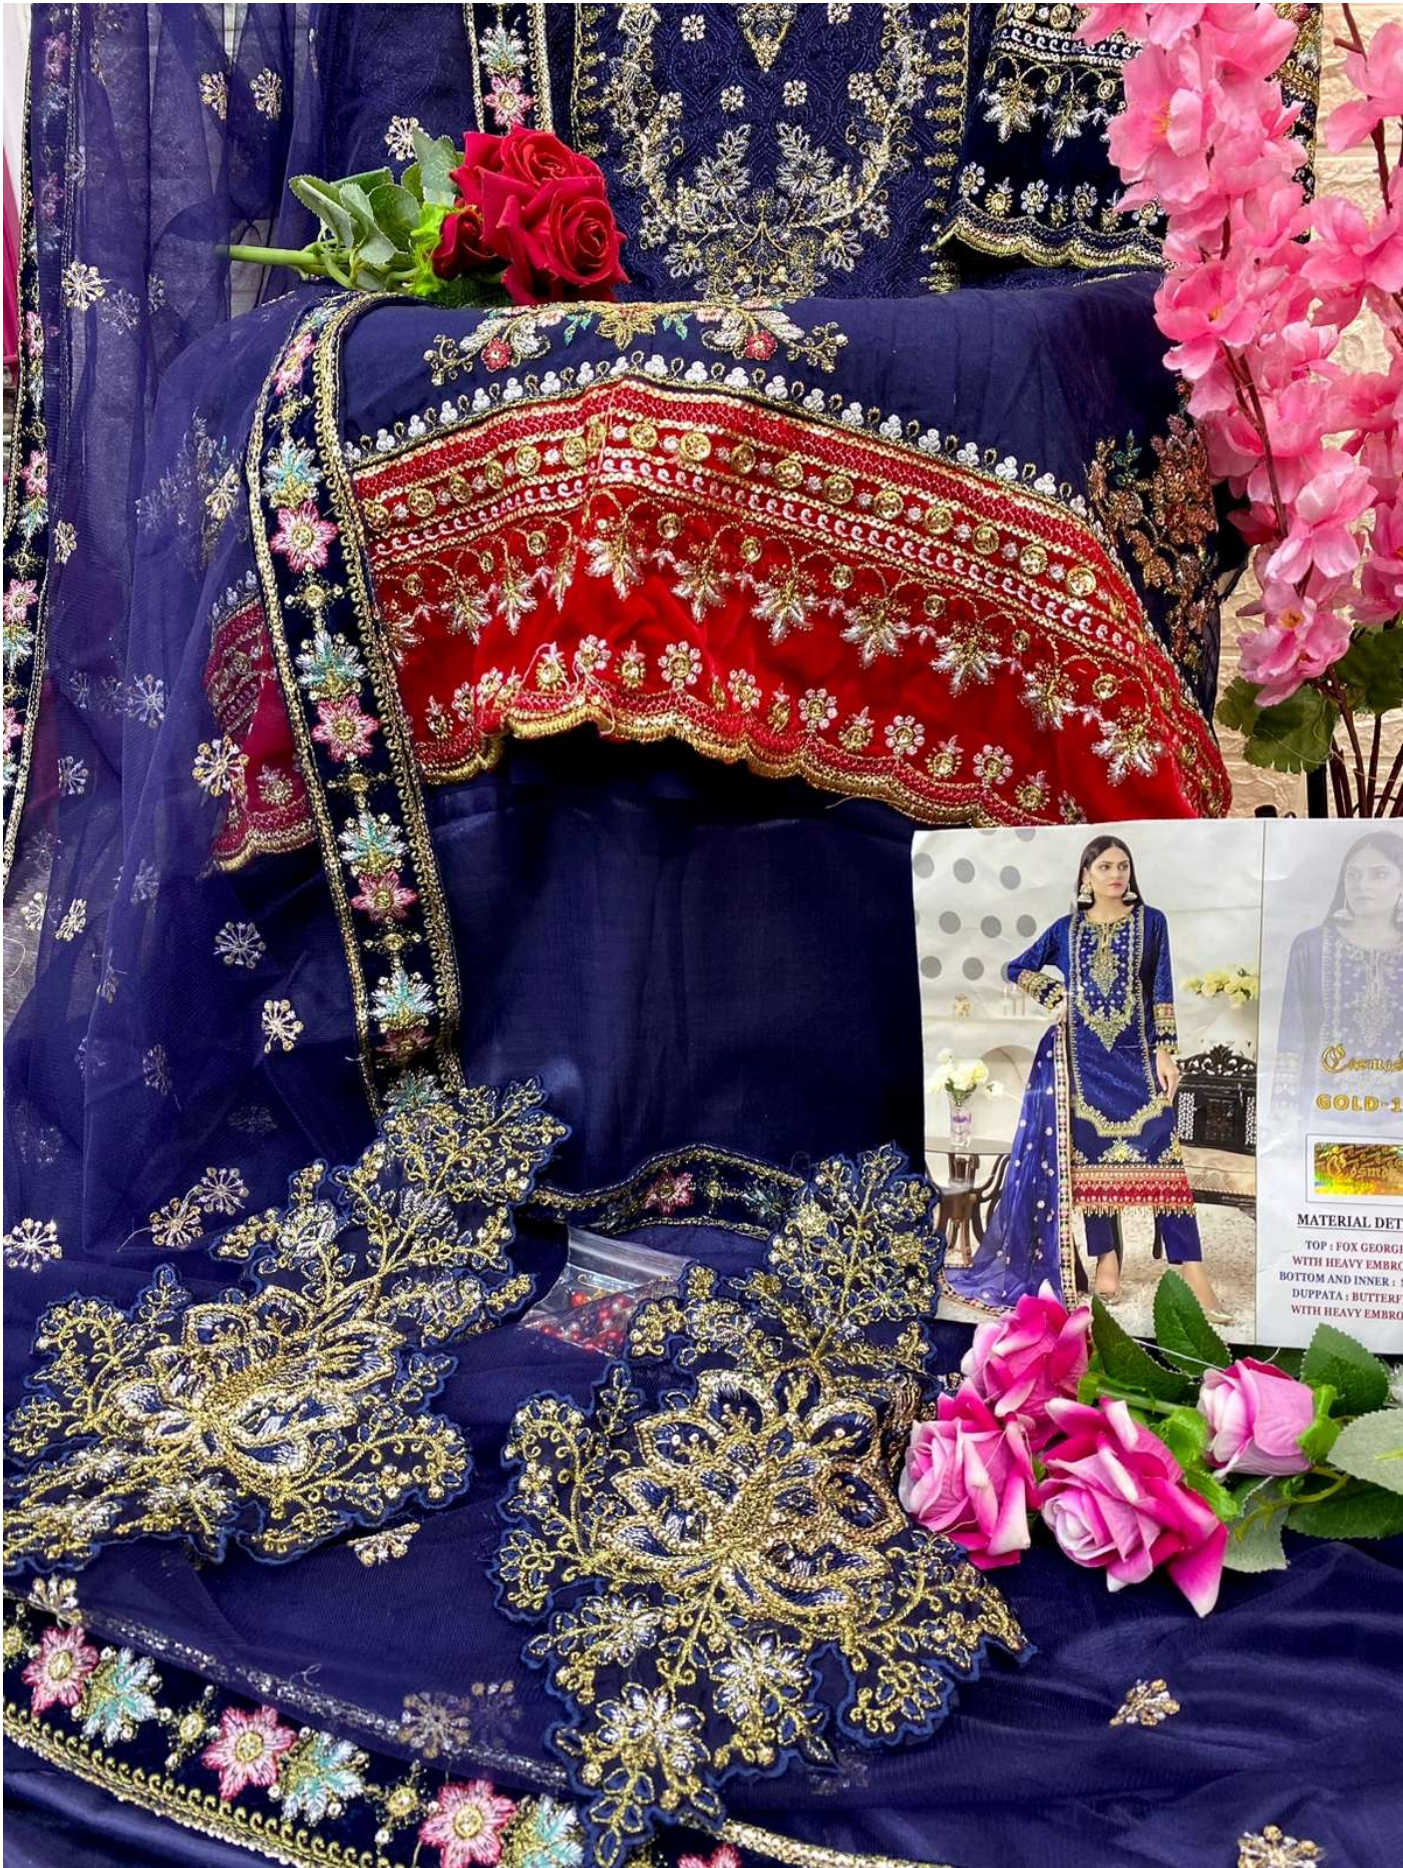

Cosmos®

GOLD-19

MATERIAL DETAILS

**TOP : FOX GEORGETTE
WITH HEAVY EMBROIDERY
BOTTOM AND INNER : SANTOON
DUPPATA : BUTTERFLY NET
WITH HEAVY EMBROIDERY**

Cosmos®

GOLD-19

MATERIAL DETAILS

**TOP : FOX GEORGETTE
WITH HEAVY EMBROIDERY
BOTTOM AND INNER : SANTOON
DUPPATA : BUTTERFLY NET
WITH HEAVY EMBROIDERY**

Costume
GOLD-1

MATERIAL DET
TOP : FOX GEORGI
WITH HEAVY EMBR
BOTTOM AND INNER :
DUPPATA : BUTTERF
WITH HEAVY EMBRO

GOLD-19

MATERIAL DETAILS
TOP: FOL GEORGETTE WITH HEAVY EMBROIDERY
BOTTOM AND INNER: SANTOON
DUPPATA: BUTTERFLY NET WITH HEAVY EMBROIDERY