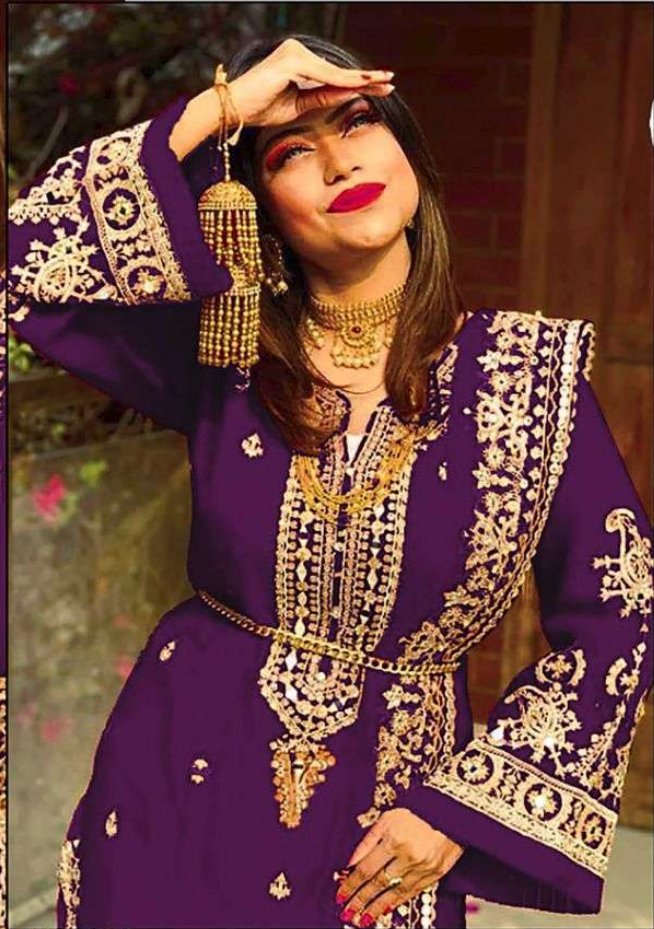

ZARQASH®

A BRAND BY KHAFFIA

Z-3023-A

-:TOP :-

ORGANZA EMBROIDERED.

-:BOTTOM/INNER :-

SANTOON

-:DUPATTA :-

ORGANZA EMBROIDERED.