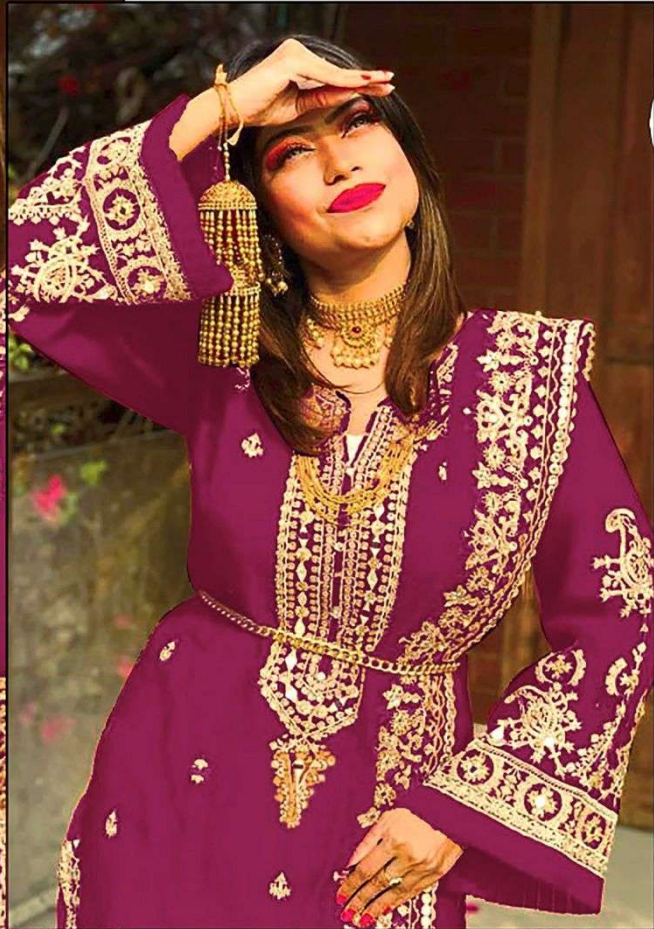

ZARQASH®

A BRAND BY KHAVERA

Z-3023-L

-:TOP :-

ORGANZA EMBROIDERED.

-:BOTTOM/INNER :-

SANTOON

-:DUPATTA :-

ORGANZA EMBROIDERED.