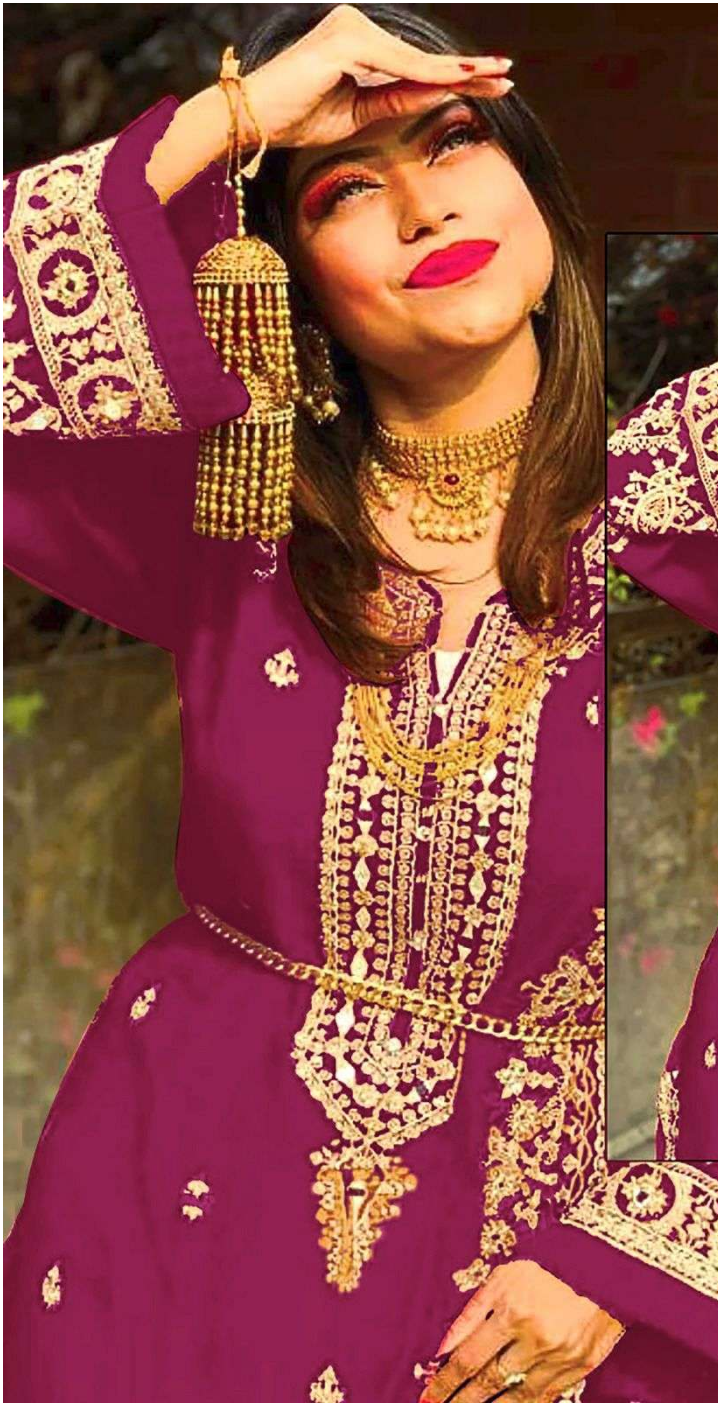

ZARQASH®

A BRAND BY KHAVERA

Z-3023-L

-:TOP :-

ORGANZA EMBROIDERED.

-:BOTTOM/INNER :-

SANTOON

-:DUPATTA :-

ORGANZA EMBROIDERED.