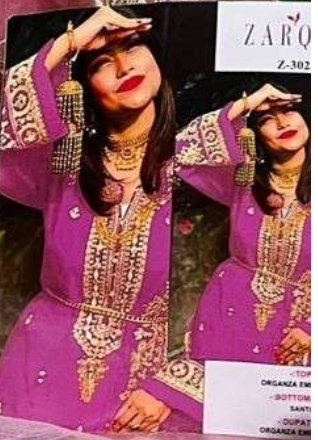

ORGANZA EMBROIDERED.

-:BOTTOM/INNER :-

SANTOON

-:DUPATTA :-

ORGANZA EMBROIDERED.

ZARQASH™

A BRAND BY KHAJANA

3023 E