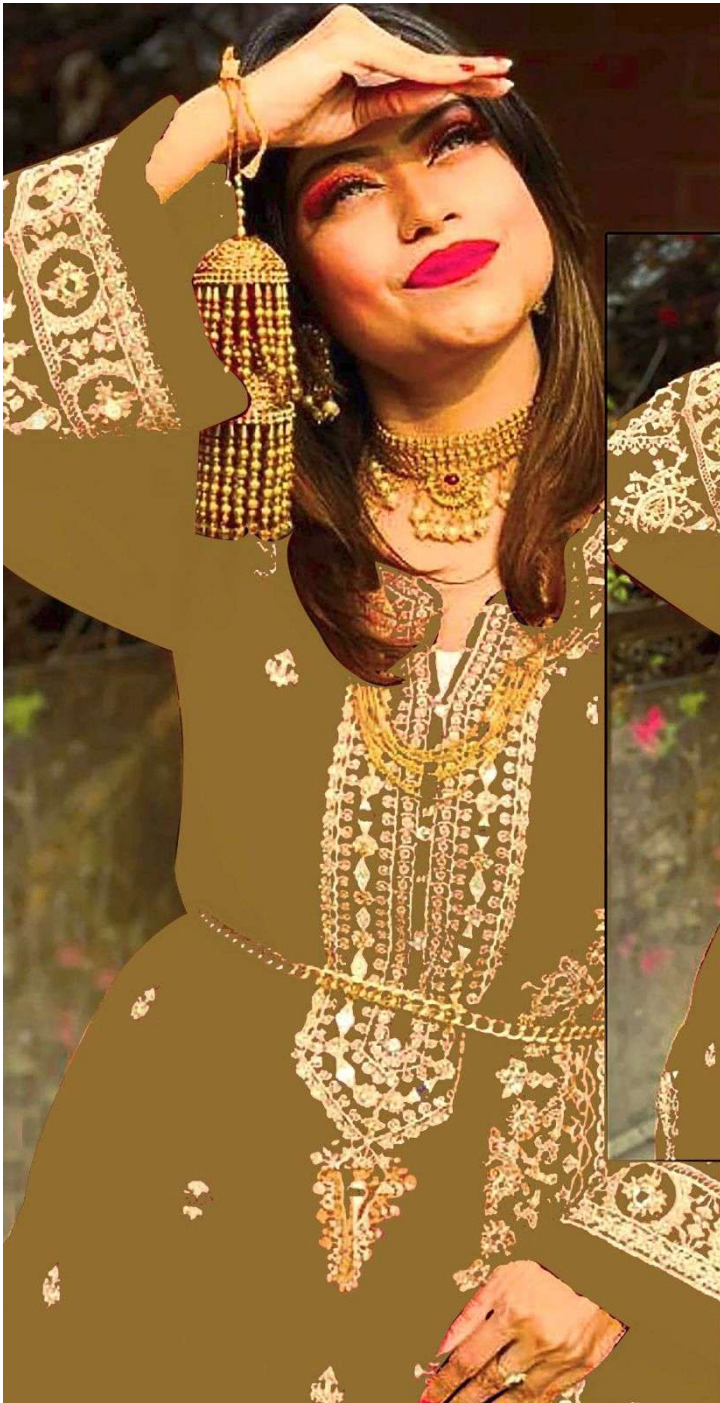

ZARQASH®

A BRAND BY KHAVERA

Z-3023-K

-:TOP :-

ORGANZA EMBROIDERED.

-:BOTTOM/INNER :-

SANTOON

-:DUPATTA :-

ORGANZA EMBROIDERED.