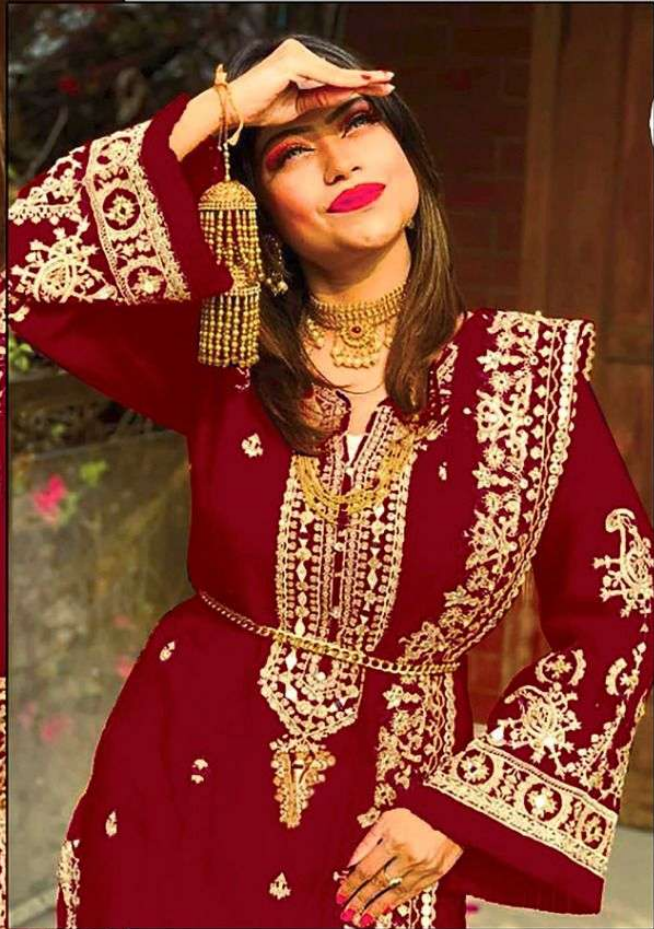

ZARQASH<sup>®</sup>

A BRAND BY KHAFFIA

Z-3023-B

-:TOP :-

ORGANZA EMBROIDERED.

-:BOTTOM/INNER :-

SANTOON

-:DUPATTA :-