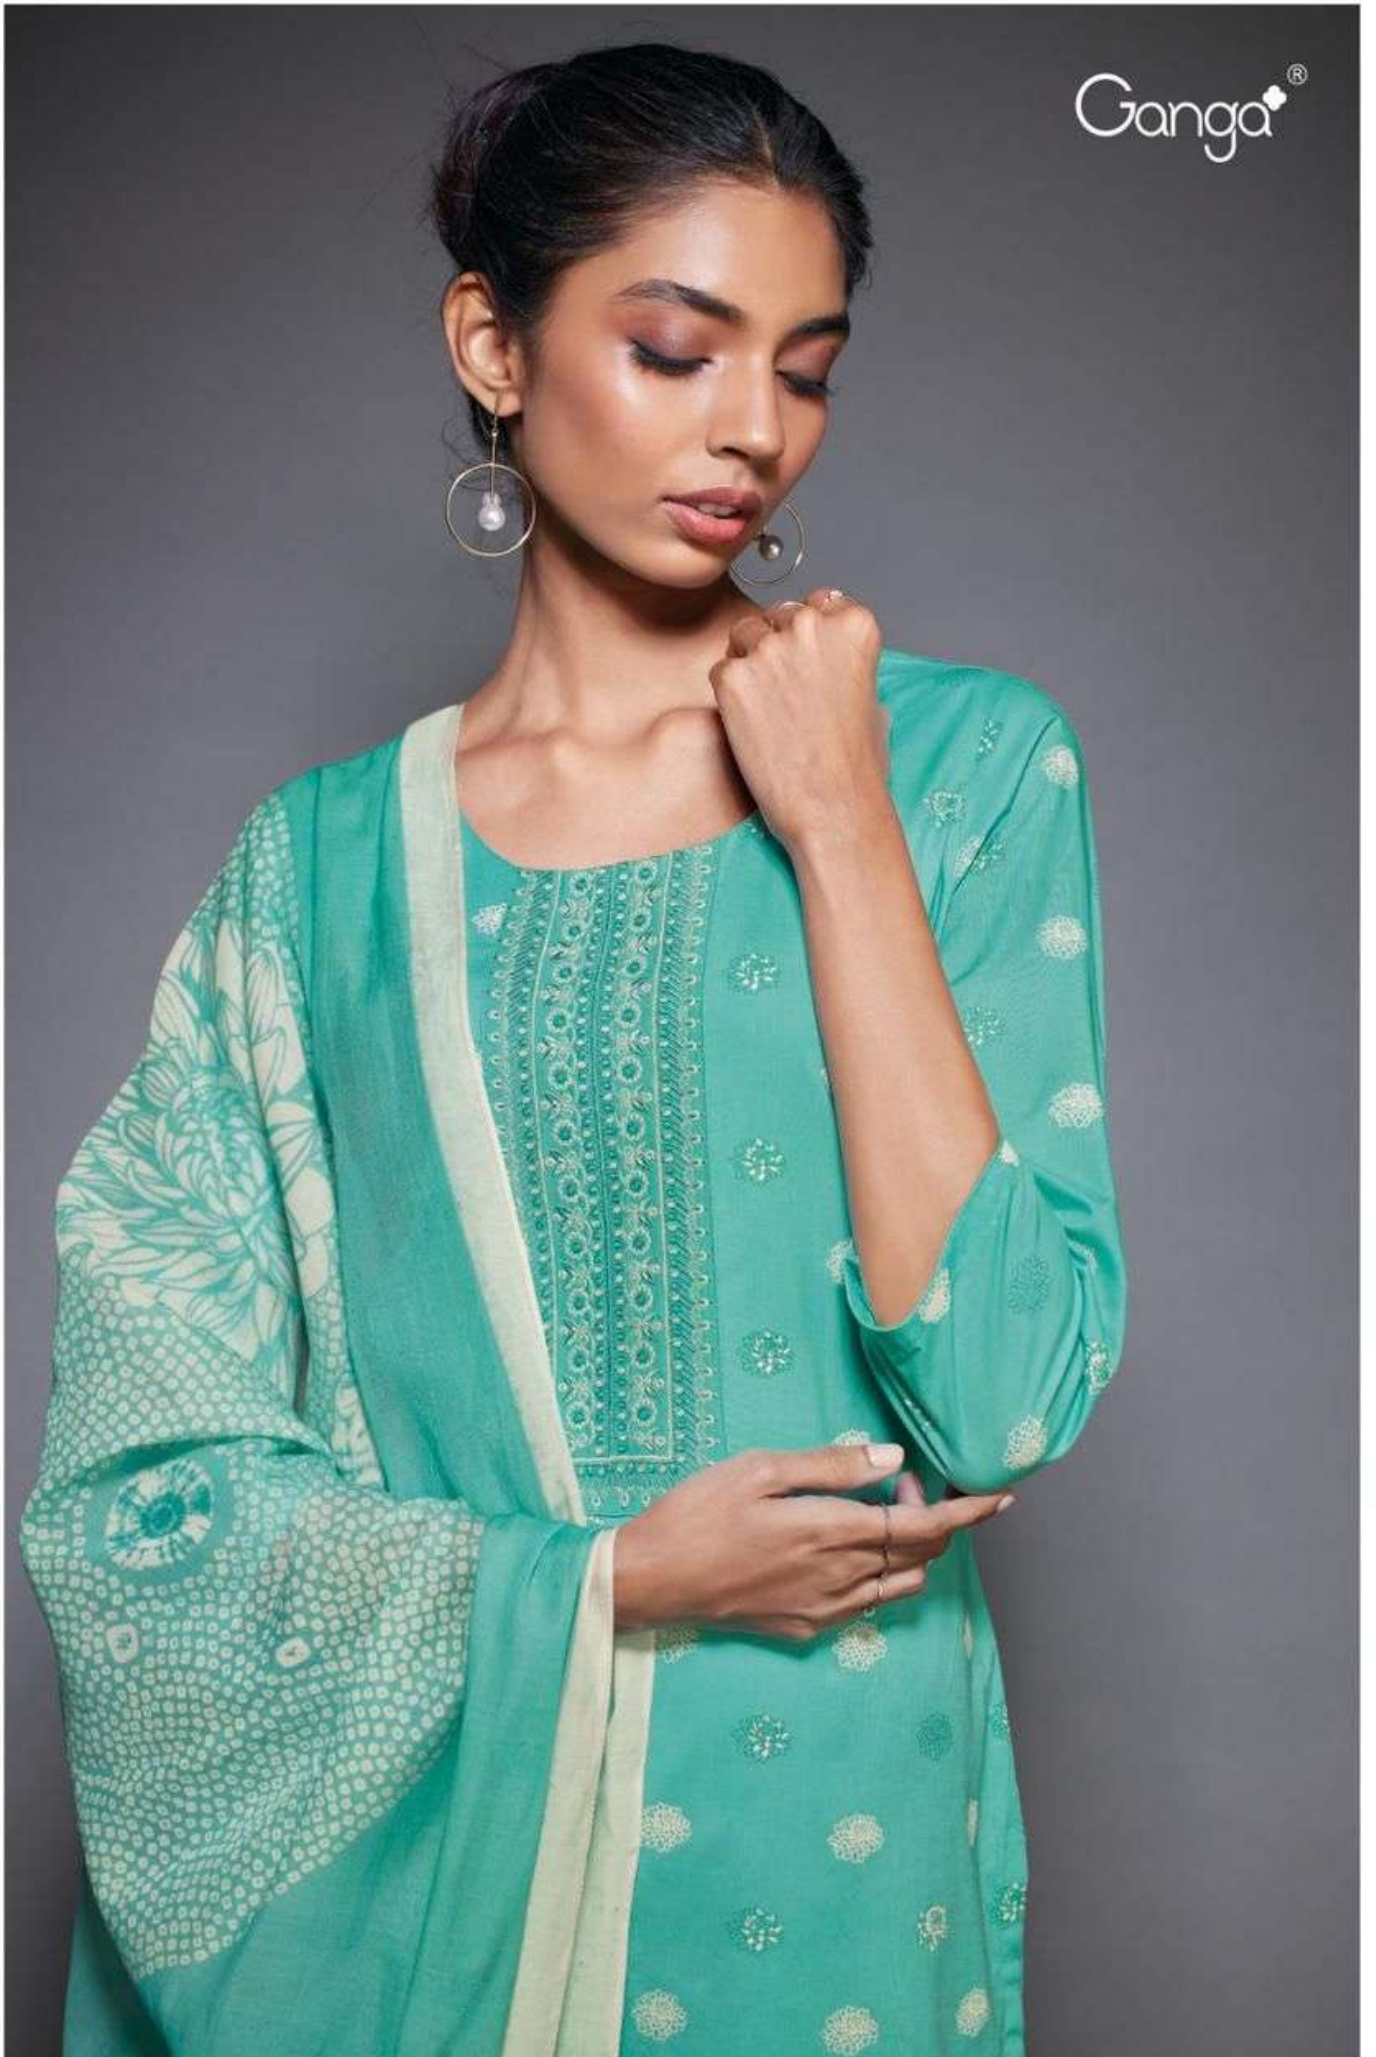

Ganga®

Ganga®

S1616-C

S1616-B

S1616-A

S1616-B

S1616-D

PRODUCT NAME	JHANVI
D.NO.	S1616
DESCRIPTION	TOP PREMIUM COTTON PRINTED WITH EMBROIDERY AND COTTON LACE BOTTOM PREMIUM COTTON SOLID DUPATTA FINEST VISCOSE SILK PRINTED
HSN CODE	520851
WHOLESALE PRICE	1590/- EACH+GST(EXTRA)