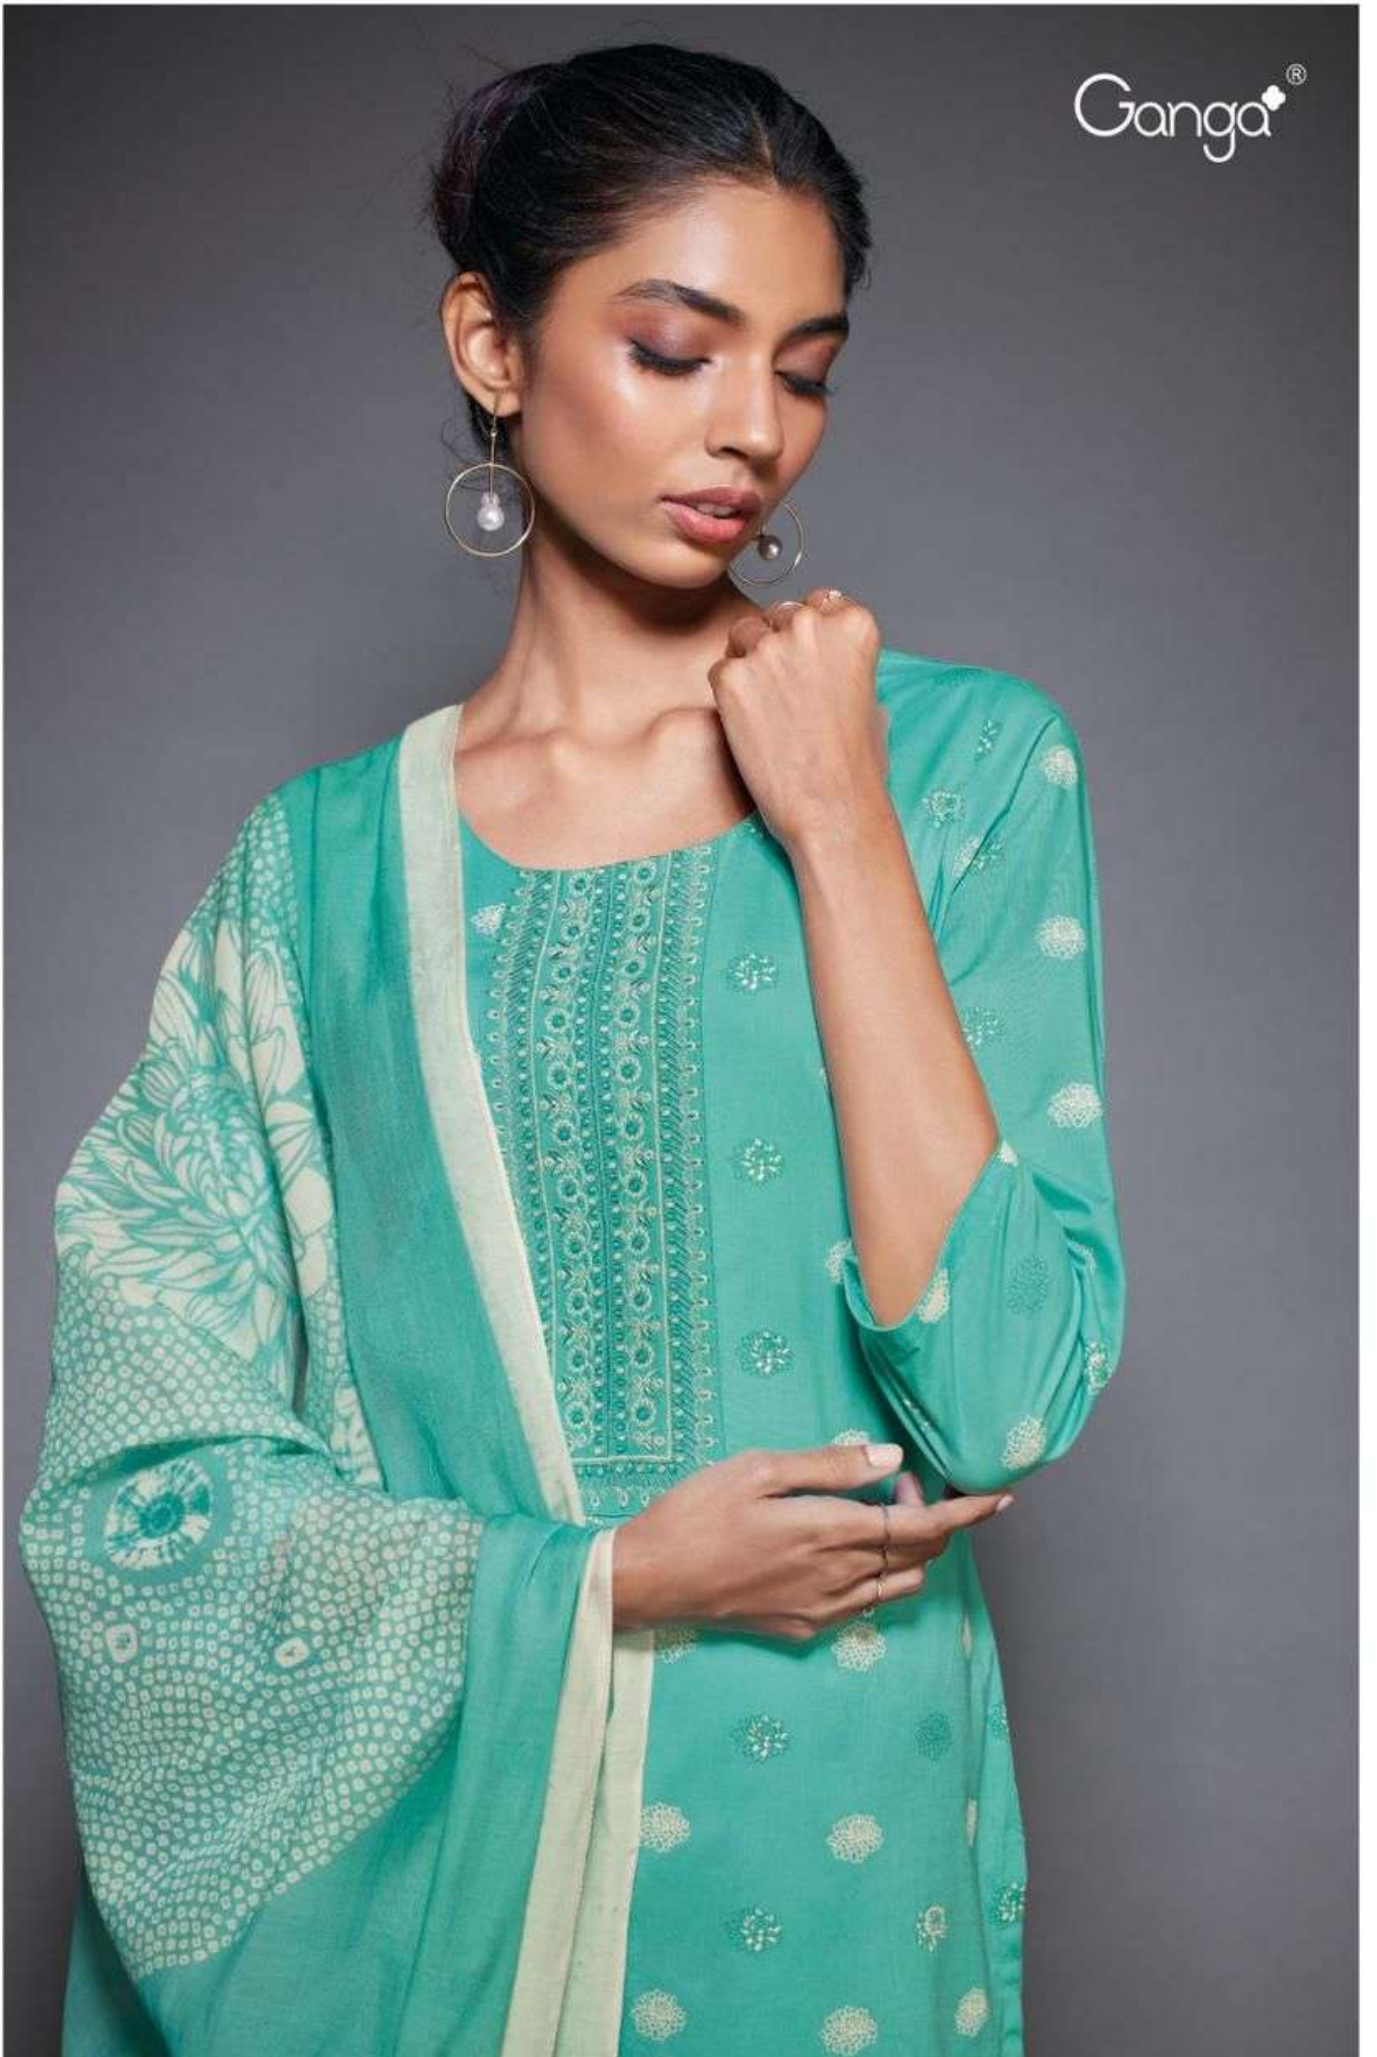

Ganga®

Ganga®

S1616-C

S1616-B

S1616-A

S1616-B

S1616-D

PRODUCT NAME	JHANVI
D.NO.	S1616
DESCRIPTION	TOP PREMIUM COTTON PRINTED WITH EMBROIDERY AND COTTON LACE BOTTOM PREMIUM COTTON SOLID DUPATTA FINEST VISCOSE SILK PRINTED
HSN CODE	520851
WHOLESALE PRICE	1590/- EACH+GST(EXTRA)