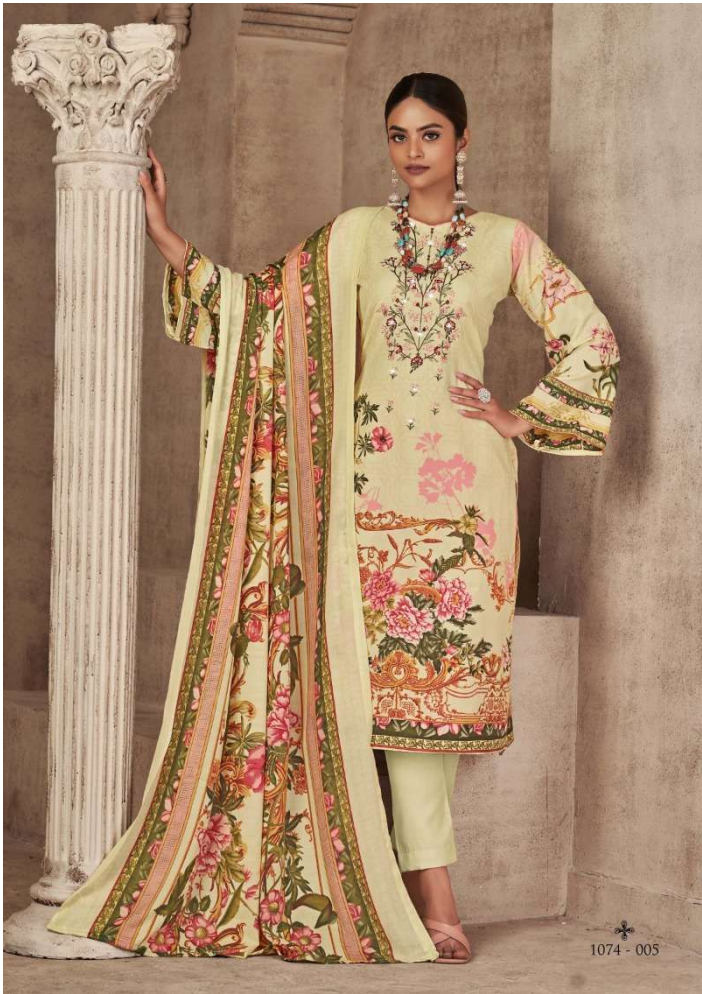

ROMANI[®]
classic collection

Mareena

Vol-10

Romani[®]
CLASSIC COLLECTION

MAREENA

THIS SEASON ASSORTMENT BRINGS YOUR WARDROBE VERY CLOSE TO GREAT LOOKING COLOURS AND
JANUARY PATTERNS.

ROMANI[®]
classic collection

Mareena

Vol-10

Romani[®]
classic collection

MARENA

THIS SEASON, ASSORTMENT BRINGS YOU A WIDER RANGE TO CHOOSE FROM TO MEET YOUR TASTE AND COLOR PREFERENCE.

1074-001

1074-002

1074-003