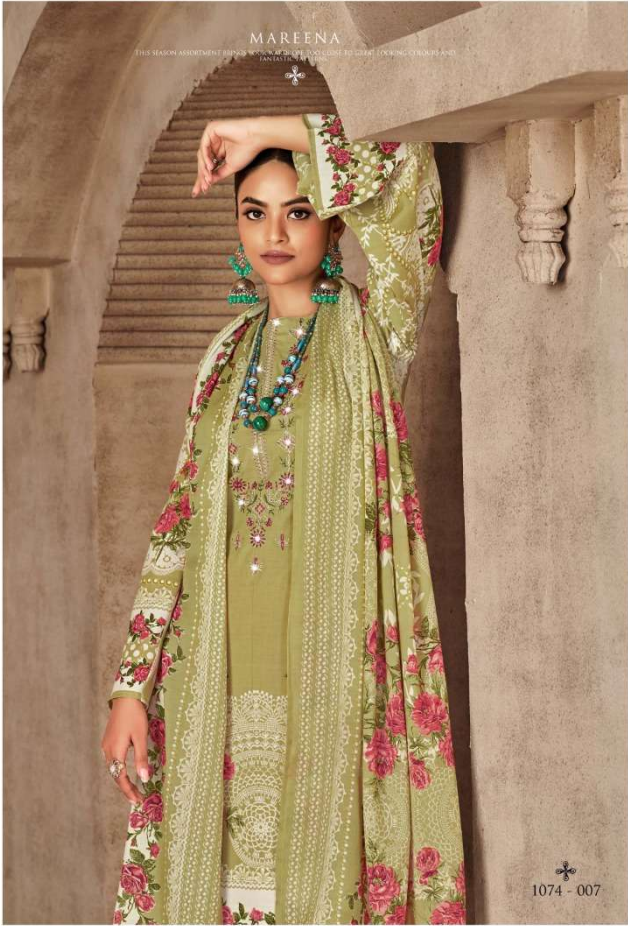

ROMANI[®]
classic collection

Mareena

Vol-10

Romani[®]
CLASSIC COLLECTION

MAREENA

THIS SEASON ASSORTMENT BRINGS YOUR WARDROBE VERY CLOSE TO GREAT LOOKING COLOURS AND
JANUARY PATTERNS.

ROMANI[®]
classic collection

Mareena

Vol-10

Romani®
classic collection

MARENA

THIS SEASON, ASSORTMENT BRINGS YOU A WIDER RANGE TO CHOOSE FROM TO MEET YOUR TASTE AND COLOR PREFERENCE.

1074-001

1074-002

1074-003

1074-004

1074-005

1074-006

1074-007

1074-008

1074-009

1074-010

romani
CLASSIC COLLECTION
Mareena
Vol-10