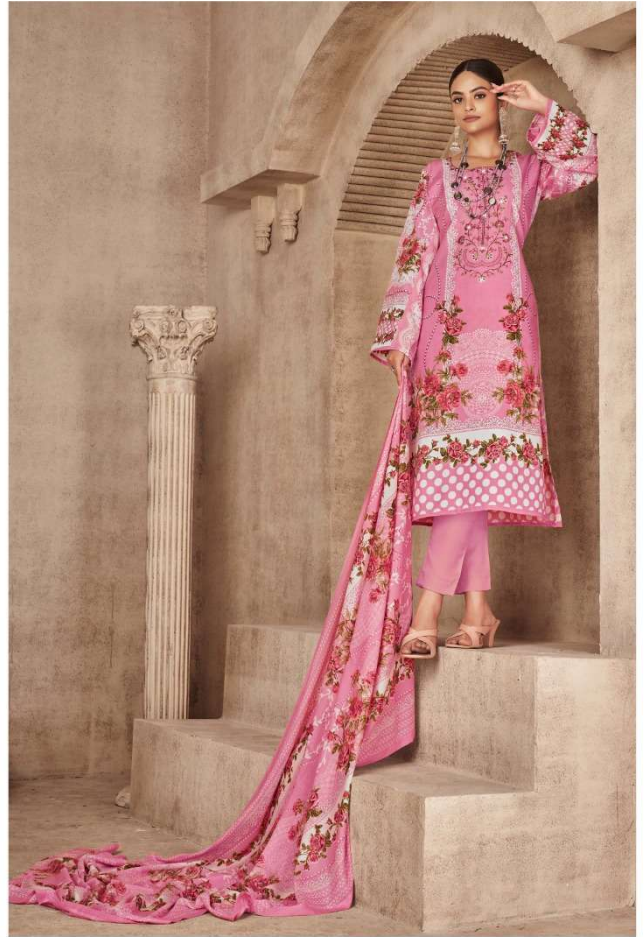

Romani®
CLASSIC COLLECTION

MAREENA