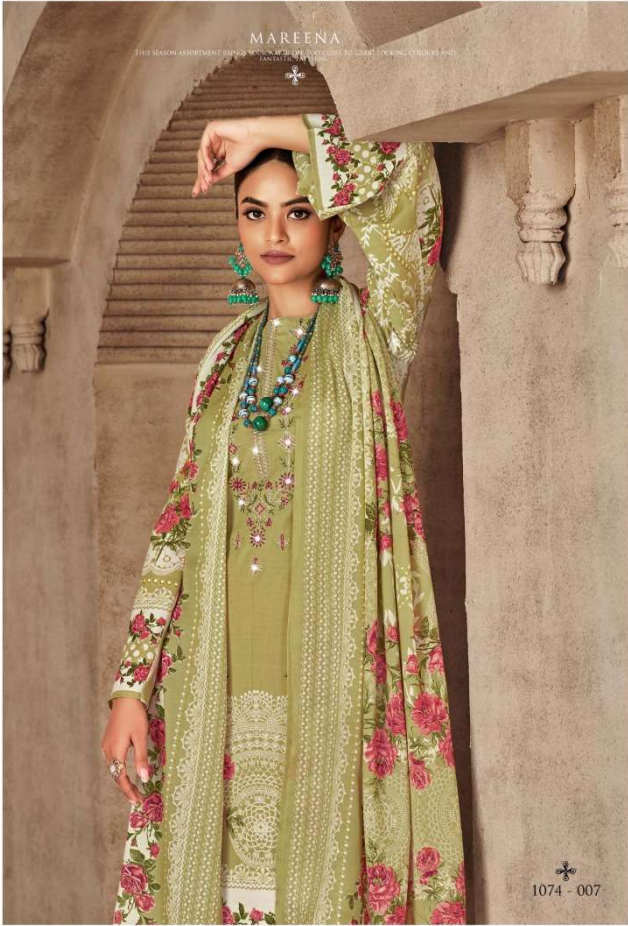

ROMANI[®]
classic collection

Mareena

Vol-10

Romani[®]
CLASSIC COLLECTION

MAREENA

THIS SEASON ASSORTMENT BRINGS YOUR WARDROBE VERY CLOSE TO GREAT LOOKING COLOURS AND
JANUARY PATTERNS.

ROMANI[®]
classic collection

Mareena

Vol-10

Romani[®]
classic collection

MARENA

THIS SEASON, ASSORTMENT BRINGS YOU A WIDER RANGE TO CHOOSE FROM TO MEET YOUR TASTE AND COLOR PREFERENCE.

1074-001

1074-002

1074-003

1074-004

1074-005

1074-006

1074-007

1074-008

1074-009

1074-010

romani
CLASSIC COLLECTION
Mareena
Vol-10