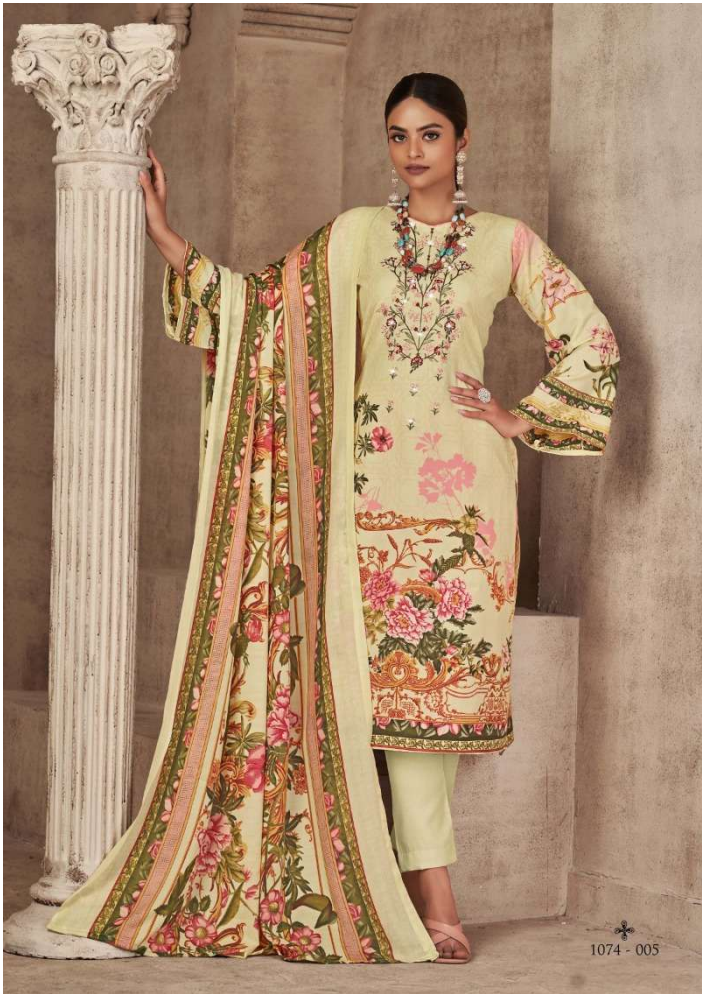

ROMANI[®]
classic collection

Mareena

Vol-10

Romani[®]
CLASSIC COLLECTION

MAREENA

THIS SEASON ASSORTMENT BRINGS YOUR WARDROBE VERY CLOSE TO GREAT LOOKING COLOURS AND
JANUARY PATTERNS.

ROMANI[®]
classic collection

Mareena

Vol-10

Romani®
classic collection

MARENA

THIS SEASON, ASSORTMENT BRINGS YOU A WIDER RANGE TO CHOOSE FROM TO MEET YOUR TASTE AND COLOR PREFERENCE.

1074-001

1074-002

1074-003