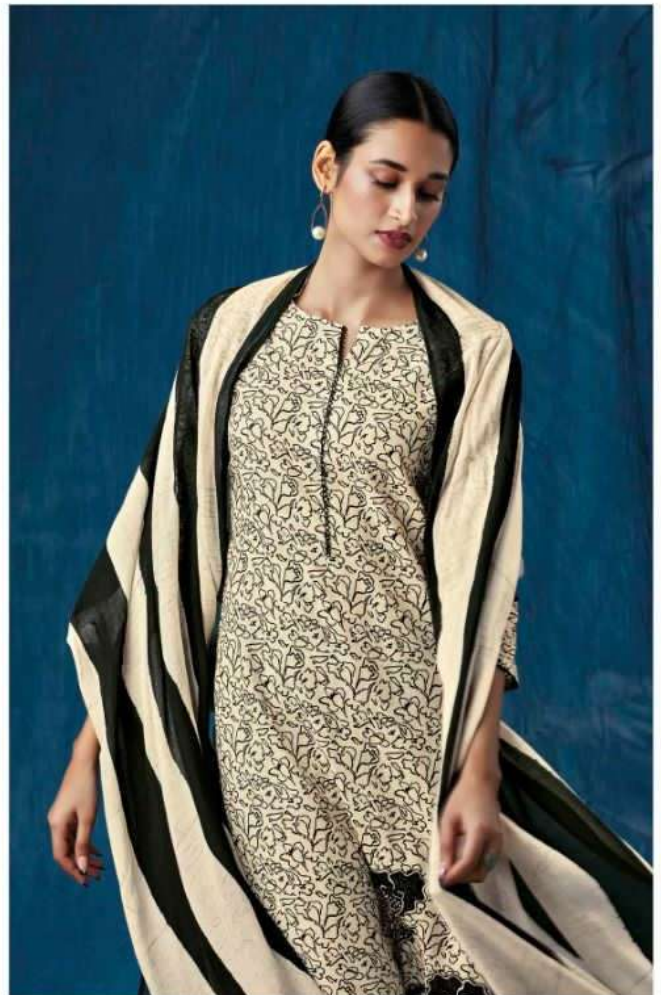

Ganga®
Chanchal
S1517- A/B/C/D