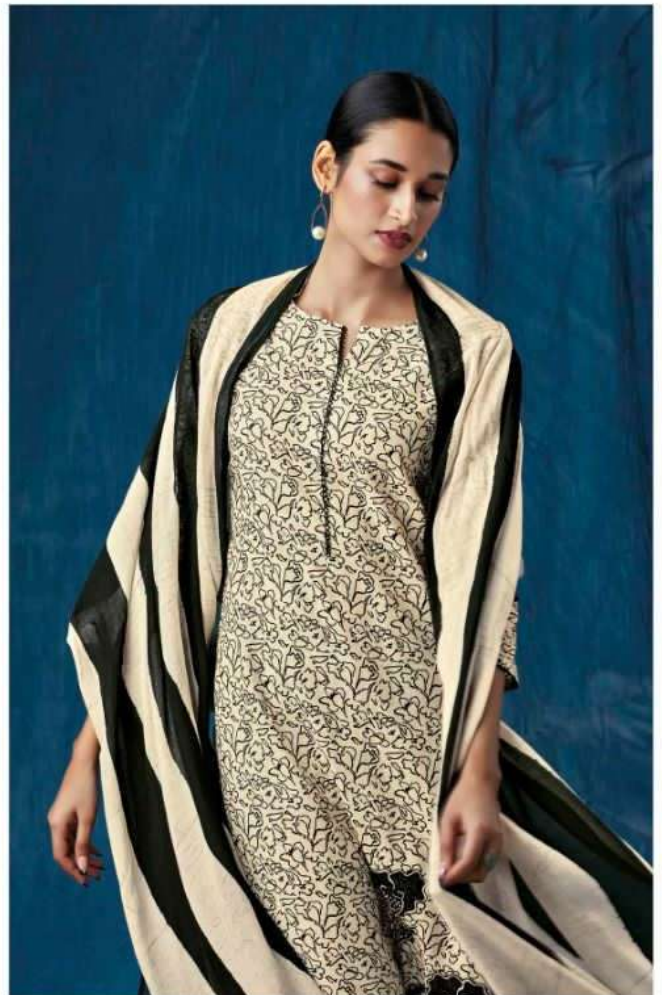

Ganga®
Chanchal
S1517- A/B/C/D