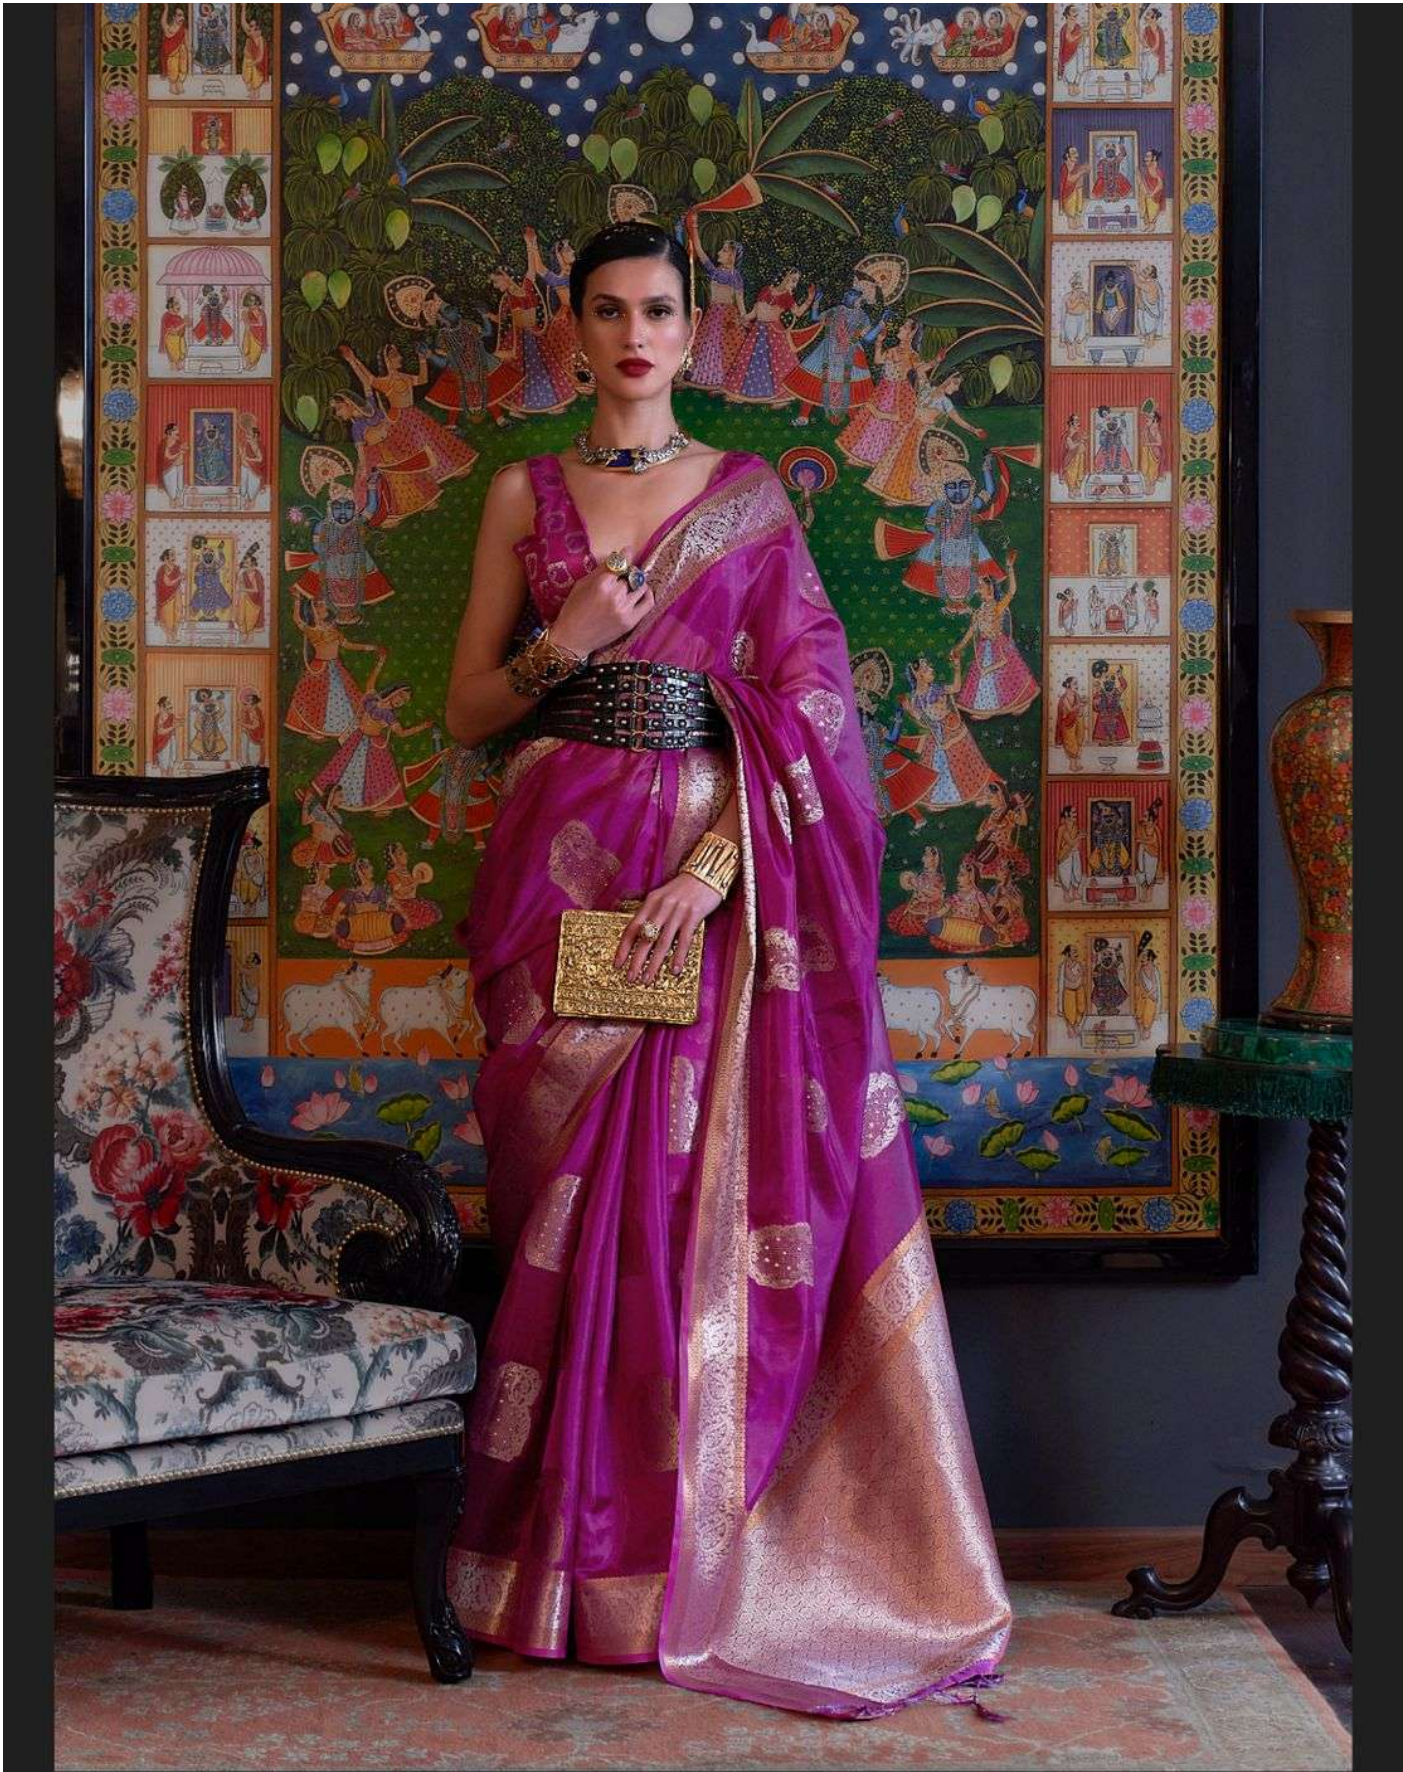

RAJTEX®
Exclusive
Print sarees | Lehengas | Silk sarees

KABINNI ORGANZA
TWO TONE HANDLOOM WEAVING
ORGANZA - SEQUINS VALUE ADDED

315001