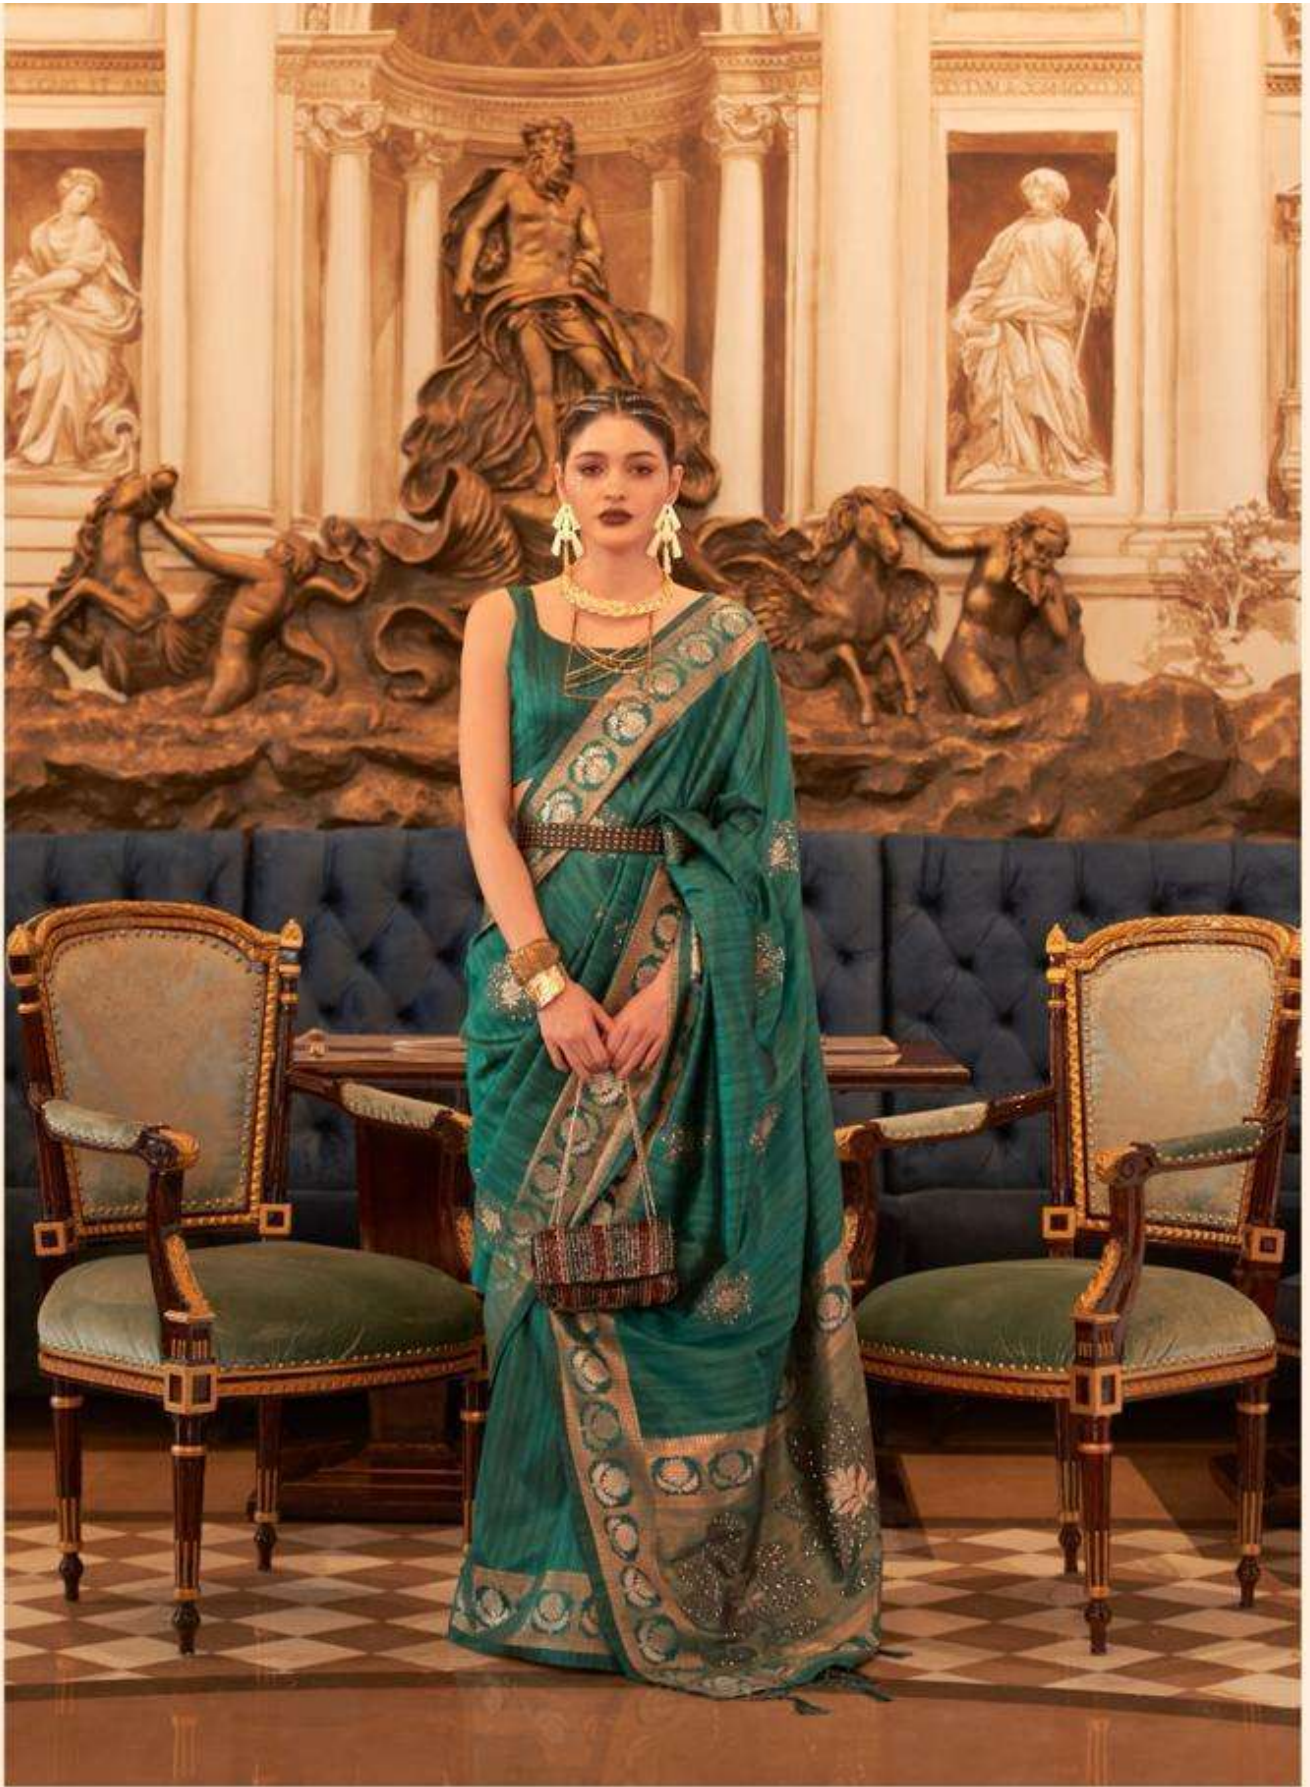

RAJBEER™
THE LABEL

ORISSA • GUJARAT • HYDRABAD

KIAAN SILK

TESSAR SILK WITH SEQUINS HANDLOOM WEAVING 12001