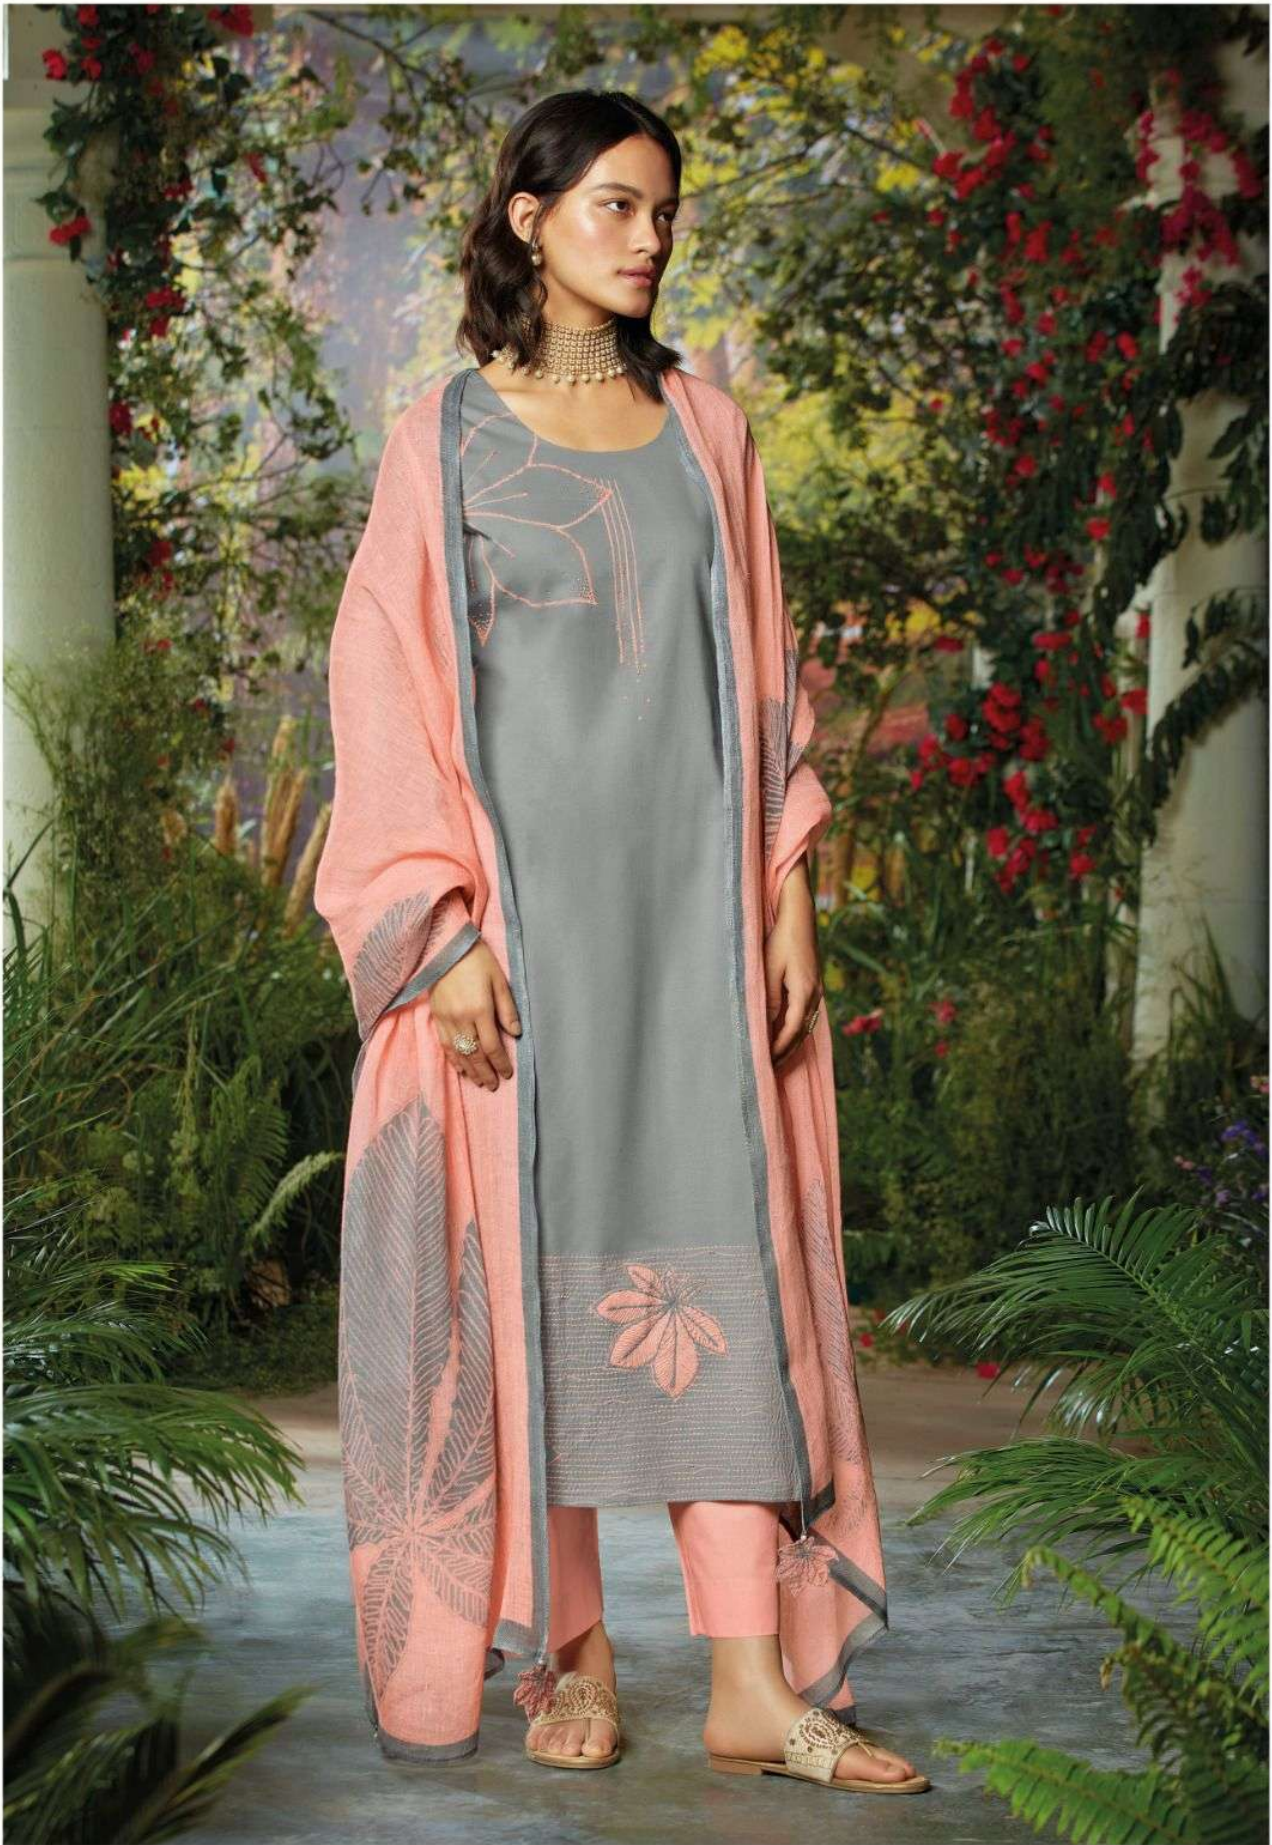

Ganga®

ARŌHA

C1059

Ganga®

C1060

C1056

Ganga®

ARŌHA

C1058

C1057

PRODUCT NAME	AROHA
D.NO.	C1056 TO C1061
DESCRIPTION	<p>TOP PREMIUM COTTON SOLID WITH HEAVY PATCH EMBROIDERY AND HAND WORK</p> <p>BOTTOM PREMIUM COTTON SOLID</p> <p>DUPATTA FINEST PURE LINEN JACQUARD PRINTED WITH EMBROIDERY TASSEL</p>
HSN CODE	520831
WHOLESALE PRICE	1995/- EACH+GST(EXTRA)