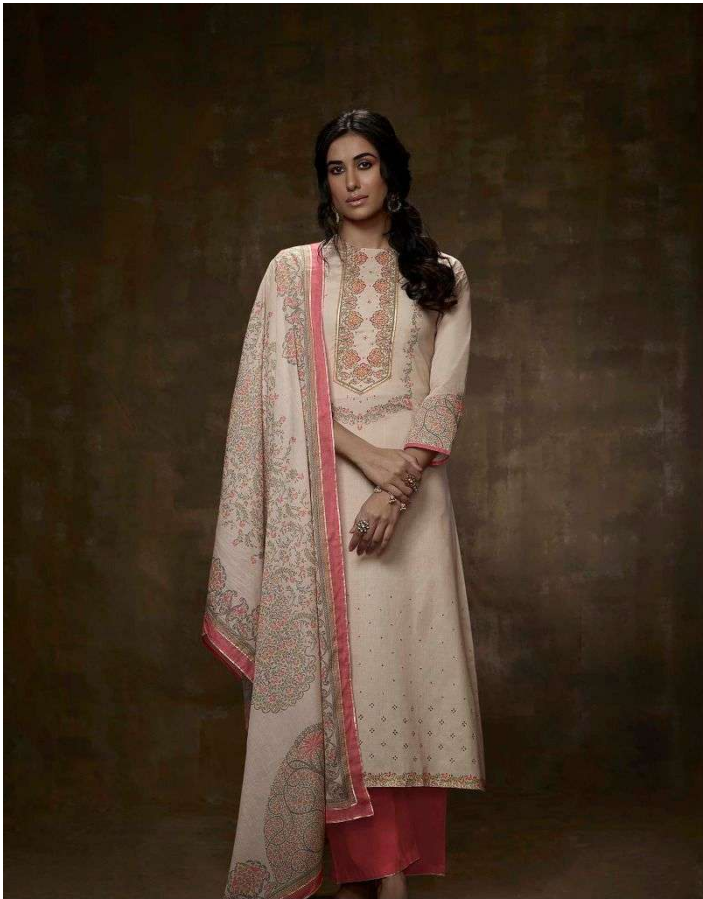

Om Lex
REFINING ETHNICITY

VANYA

Om. Tex
REFINING ETHNICITY

VANYA

DESIGN

PRICE

DESCRIPTION

1571-A

1995/-

~ TOP ~
LAWN COTTON DIGITAL PRINT BORDER
EMBROIDERY WITH HANDWORK

1571-B

1995/-

~ DUPATTA ~

MALMAL COTTON DIGITAL PRINT
WITH GOTA WORK

1571-C

1995/-