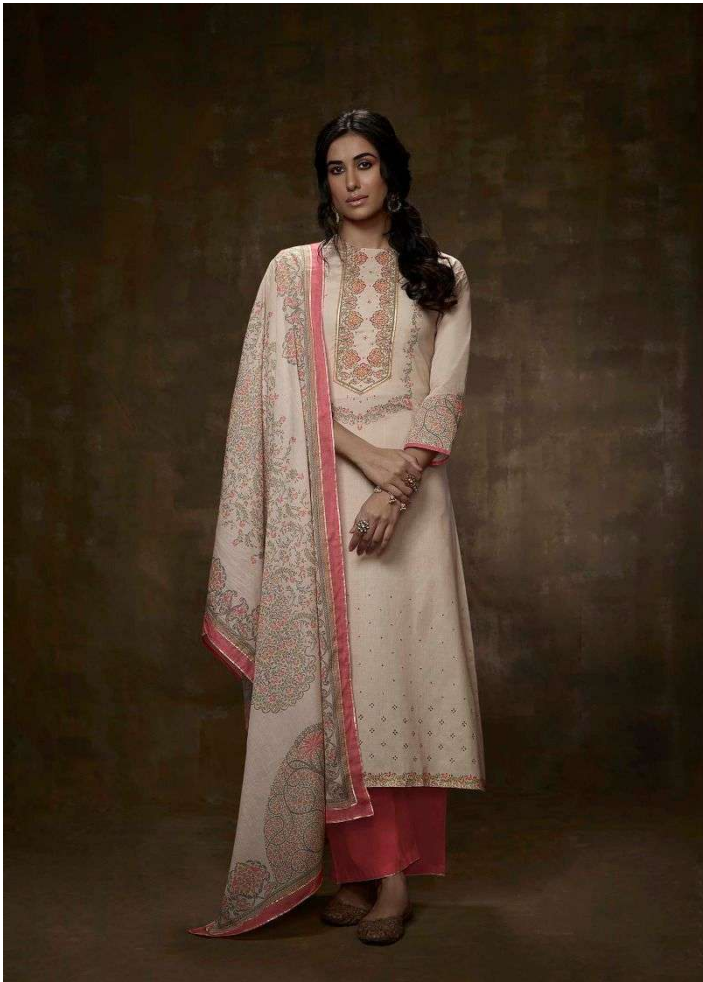

Om Lex
REFINING ETHNICITY

VANYA

Om. Tex
REFINING ETHNICITY

VANYA

DESIGN

PRICE

DESCRIPTION

1571-A

1995/-

~ TOP ~
LAWN COTTON DIGITAL PRINT BORDER
EMBROIDERY WITH HANDWORK

1571-B

1995/-

~ DUPATTA ~

MALMAL COTTON DIGITAL PRINT
WITH GOTA WORK

1571-C

1995/-