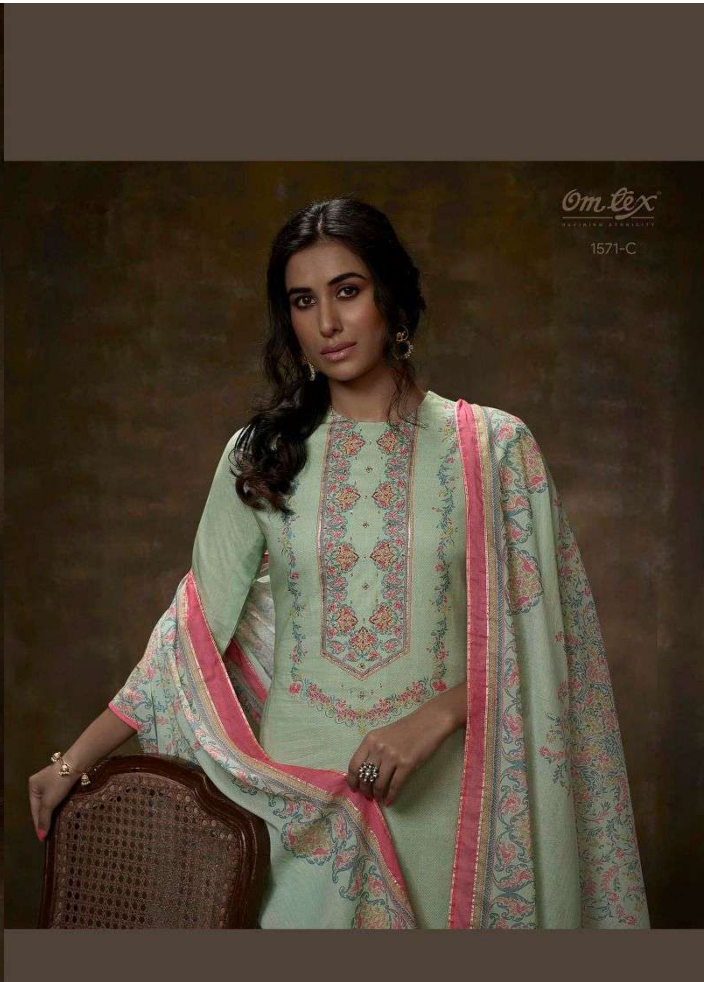

Om Lex
REFINING ETHNICITY

VANYA

Om. Tex
REFINING ETHNICITY

VANYA

DESIGN

PRICE

DESCRIPTION

1571-A

1995/-

~ TOP ~
LAWN COTTON DIGITAL PRINT BORDER
EMBROIDERY WITH HANDWORK

1571-B

1995/-

~ DUPATTA ~

MALMAL COTTON DIGITAL PRINT
WITH GOTA WORK

1571-C

1995/-