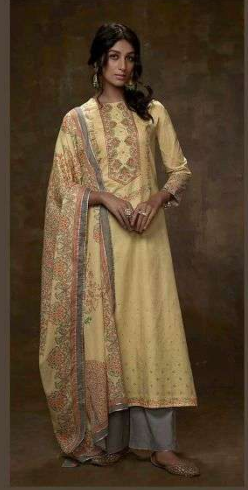

OmLex
EQUIVING EXCELLENCE

VANYA

1571-D