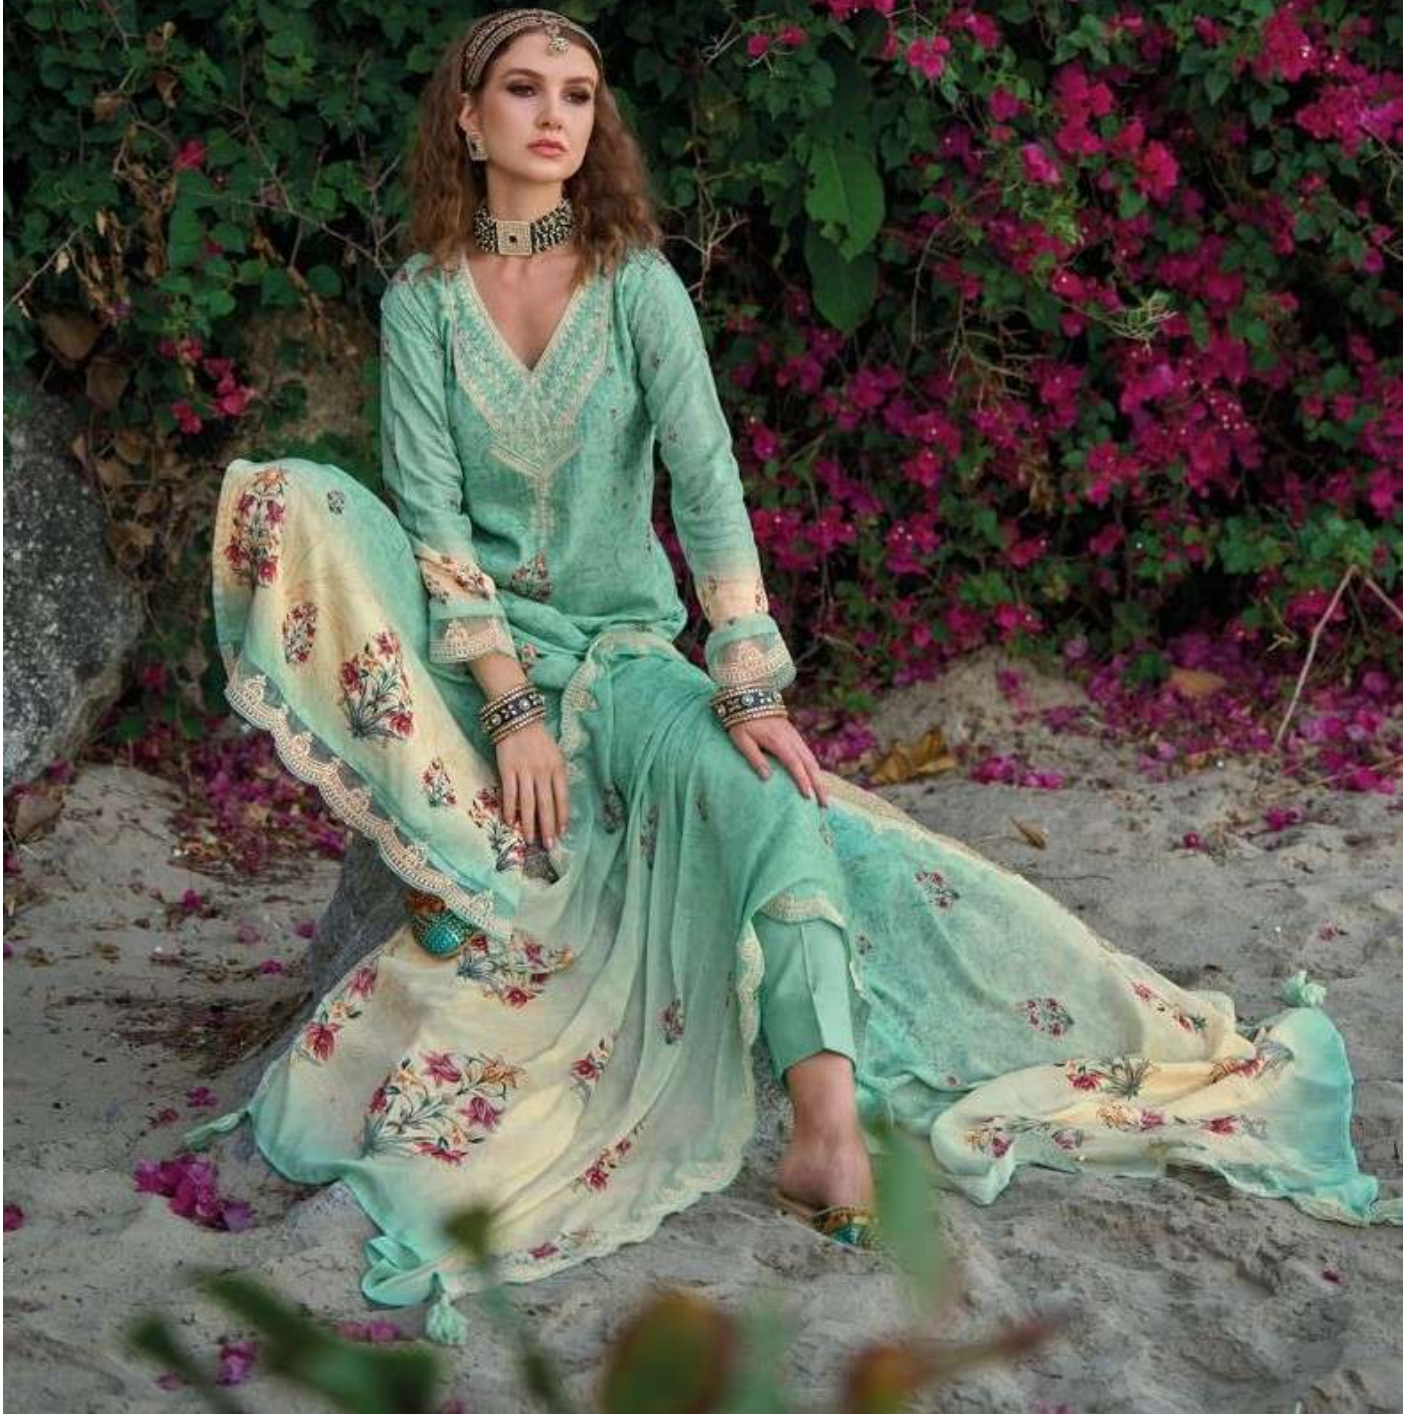

IBIZA
"A lifestyle to follow"

PANDORA

12430

THE TREND SETTER

RISE AND SHINE

12431

WOMAN ESSENCE

WOMAN ESSENCE

12430

12431

12432

12433

12434

12435

WOMAN ESSENCE

IBIZA
BY LORIANA DE PASTOR