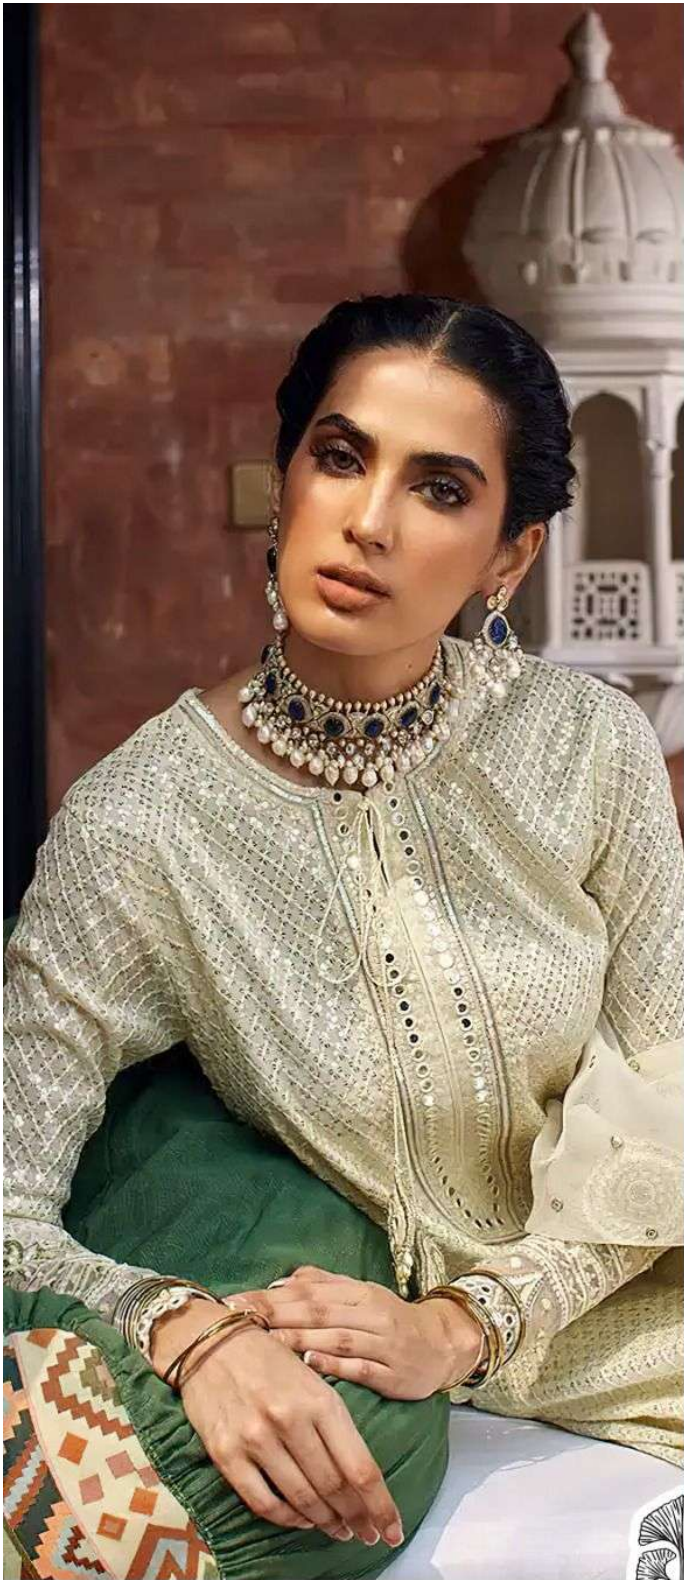

ZAHA

ZARINA
vol-1

ZAHA

D.No.10103

TOP Fox Georgette with Embroidery

BOTTOM-INNER Dull santoon

DUPATTA Butterfly net with Heavy Embroidery

ZAHA

D.No.10105

TOP Fox Georgette with Embroidery

BOTTOM-INNER Dull santoon

DUPATTA Nazmin with Embroidery

ZAHA

D.No.10104

TOP Fox Georgette
with Embroidery

BOTTOM-INNER Dull santoon