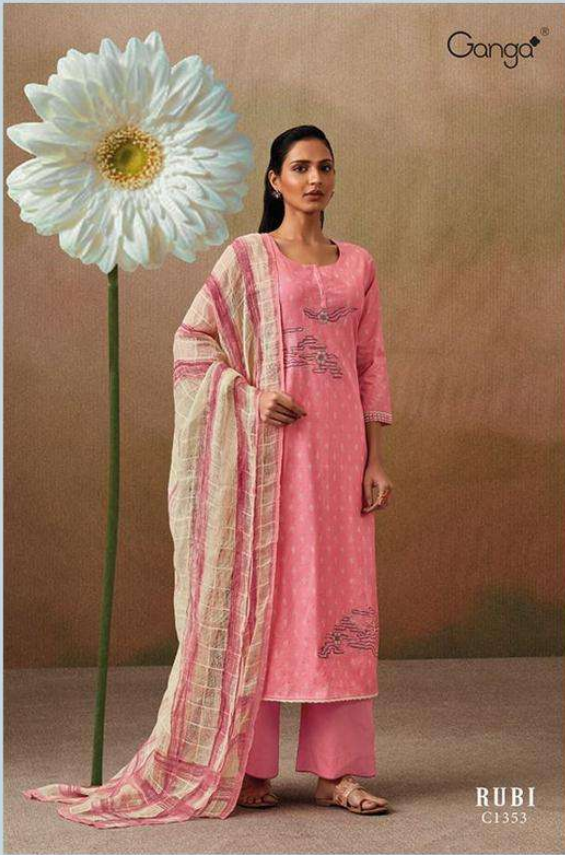

Ganga™

PRODUCT NAME	RUBI
D.NO.	C1349 TO C1354
DESCRIPTION	<p>TOP PREMIUM COTTON PRINTED WITH EMBROIDERY AND COTTON LACE AND EXTRA SLEEVES</p> <p>BOTTOM PREMIUM COTTON SOLID</p> <p>DUPATTA FINEST PURE LINEN JACQUARD PRINTED</p>
HSN CODE	520851
WHOLESALE PRICE	1995/- EACH+GST(EXTRA)