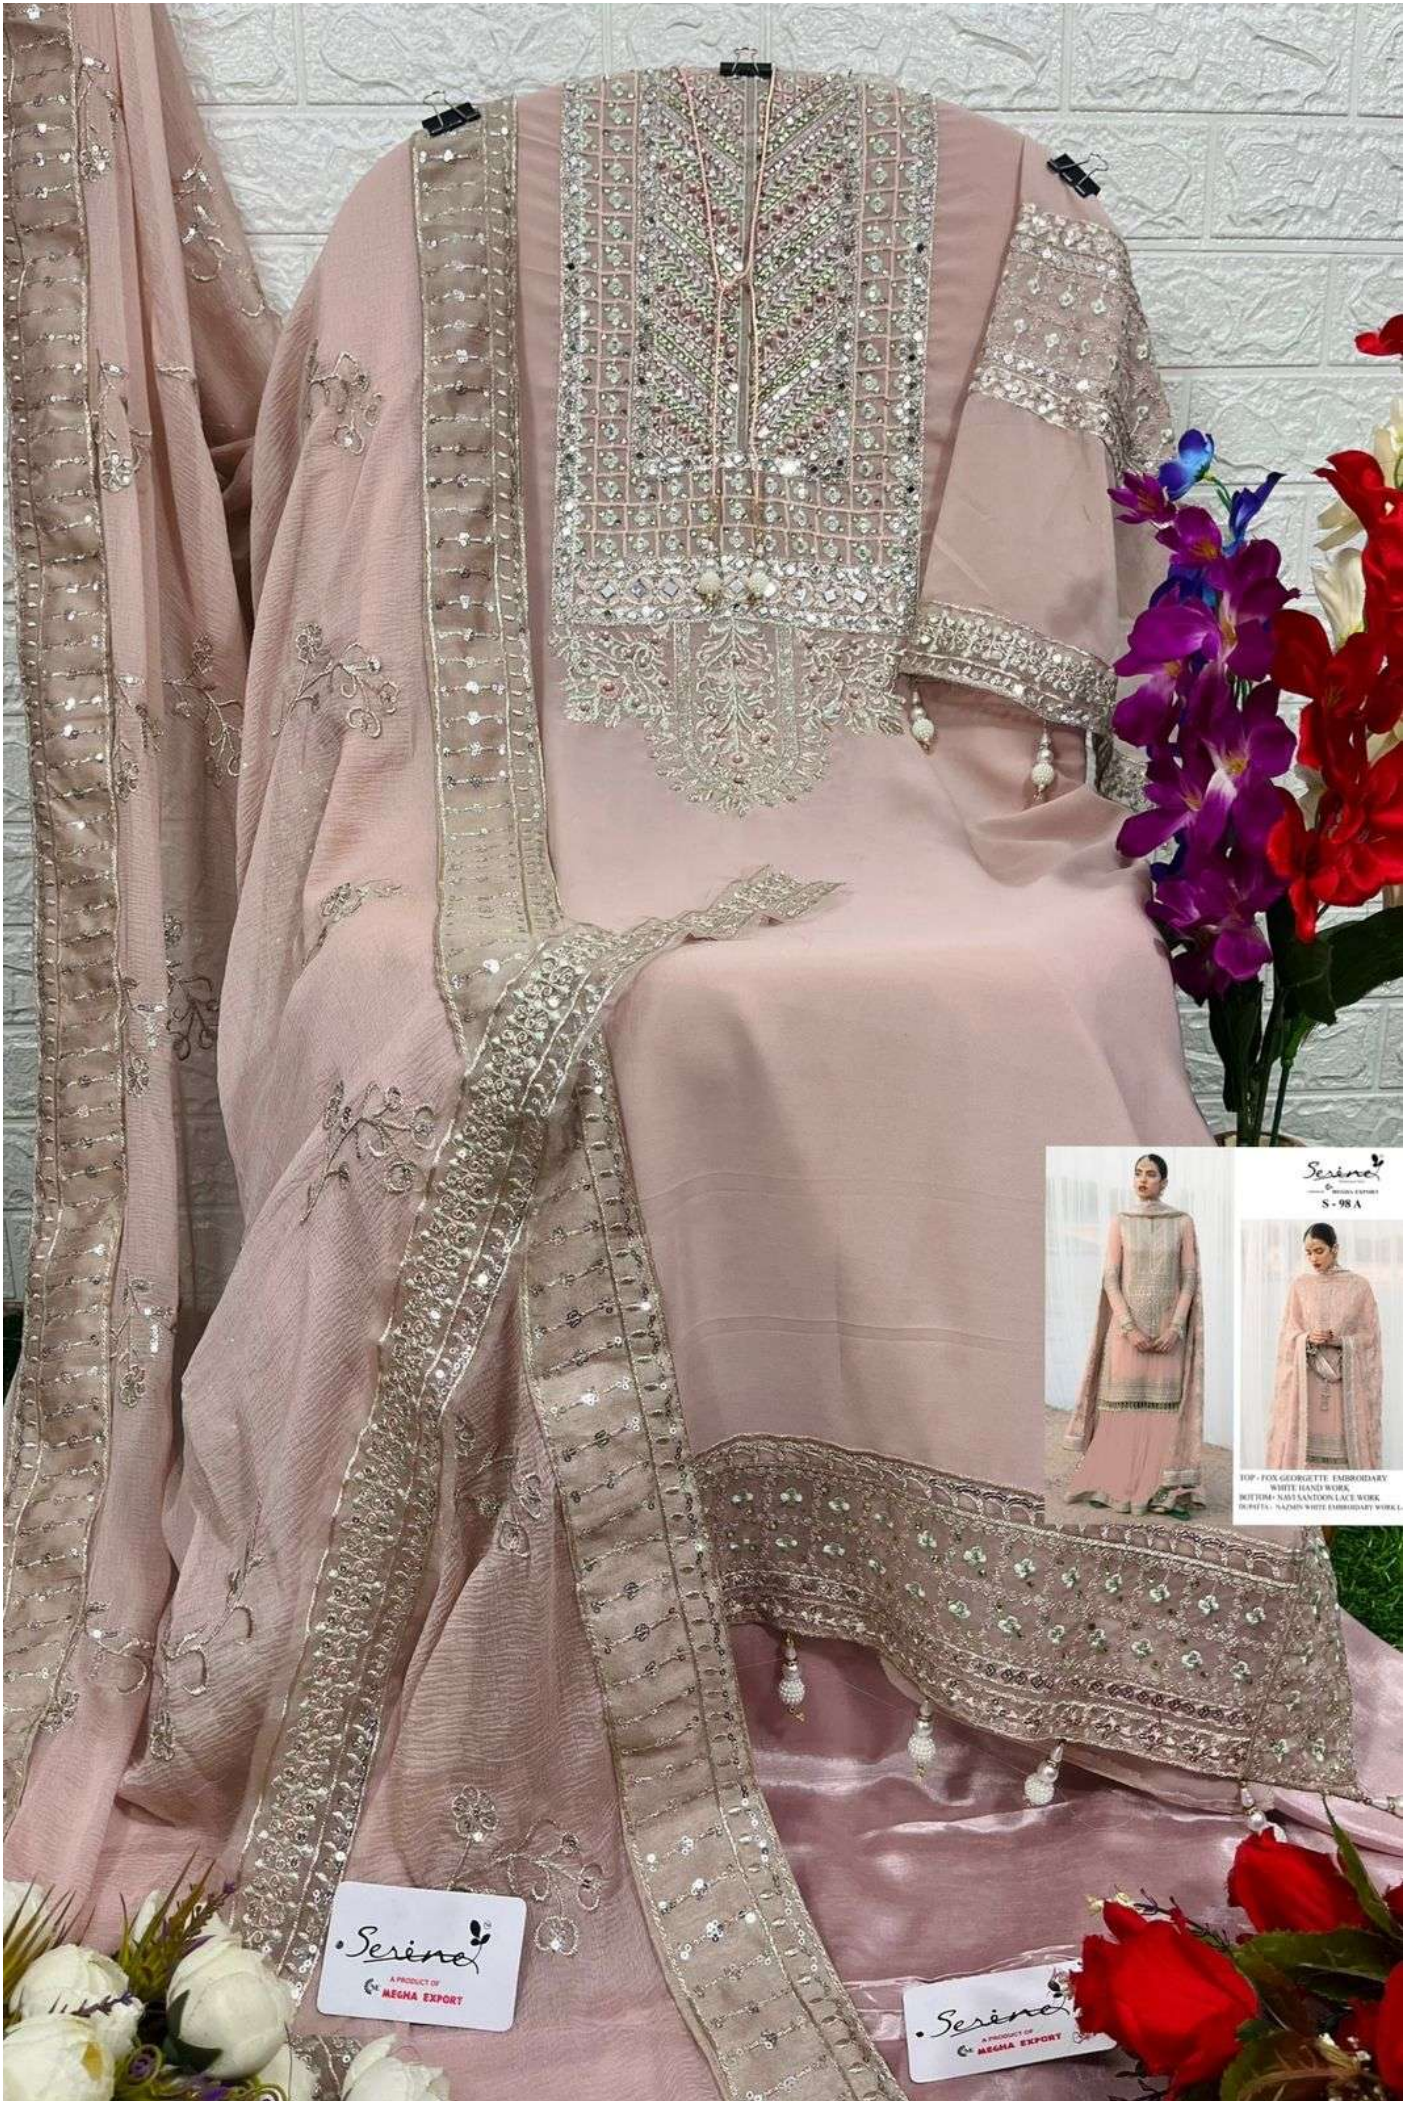

S - 98 A

S - 98 B

S - 98 C

S - 98 D

Serina
A PRODUCT OF
MEGHA EXPORTS
S-98A

Serina
A PRODUCT OF
MEGHA EXPORTS

Serina
A PRODUCT OF
MEGHA EXPORTS