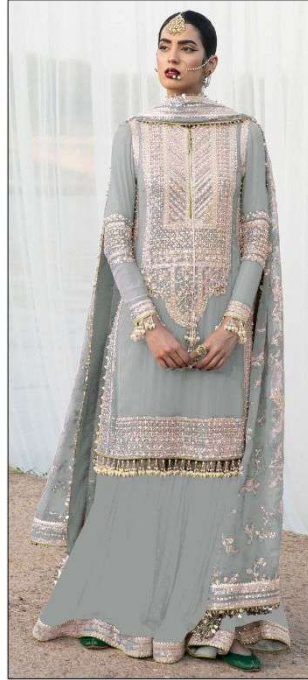

TOP - FOX GEORGETTE EMBROIDERD
WITH HAND WORK
BOTTOM- HEAVY SANTOON WITH LACE WORK
INNER - HEAVY SANTOON
DUPATTA - NAZNEEN HEAVY EMBROIDERED
WITH FOUR SIDE LACE WORK