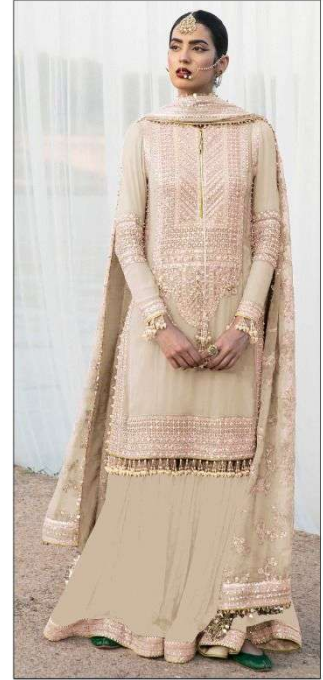

TOP - FOX GEORGETTE EMBROIDERD
WITH HAND WORK
BOTTOM- HEAVY SANTOON WITH LACE WORK
INNER - HEAVY SANTOON
DUPATTA - NAZNEEN HEAVY EMBROIDERED
WITH FOUR SIDE LACE WORK