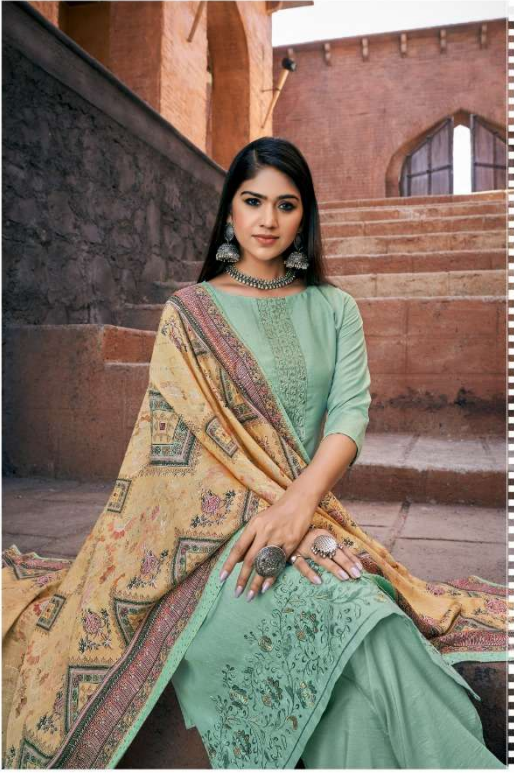

Shisha

PURE VISCOSE MUSLIN ELEGANCE EMBROIDERY DIGITAL PRINT DUPATTA COLLECTION

Resai®

◆158005◆

◆158001◆

◆158002◆

◆158003◆

◆158004◆