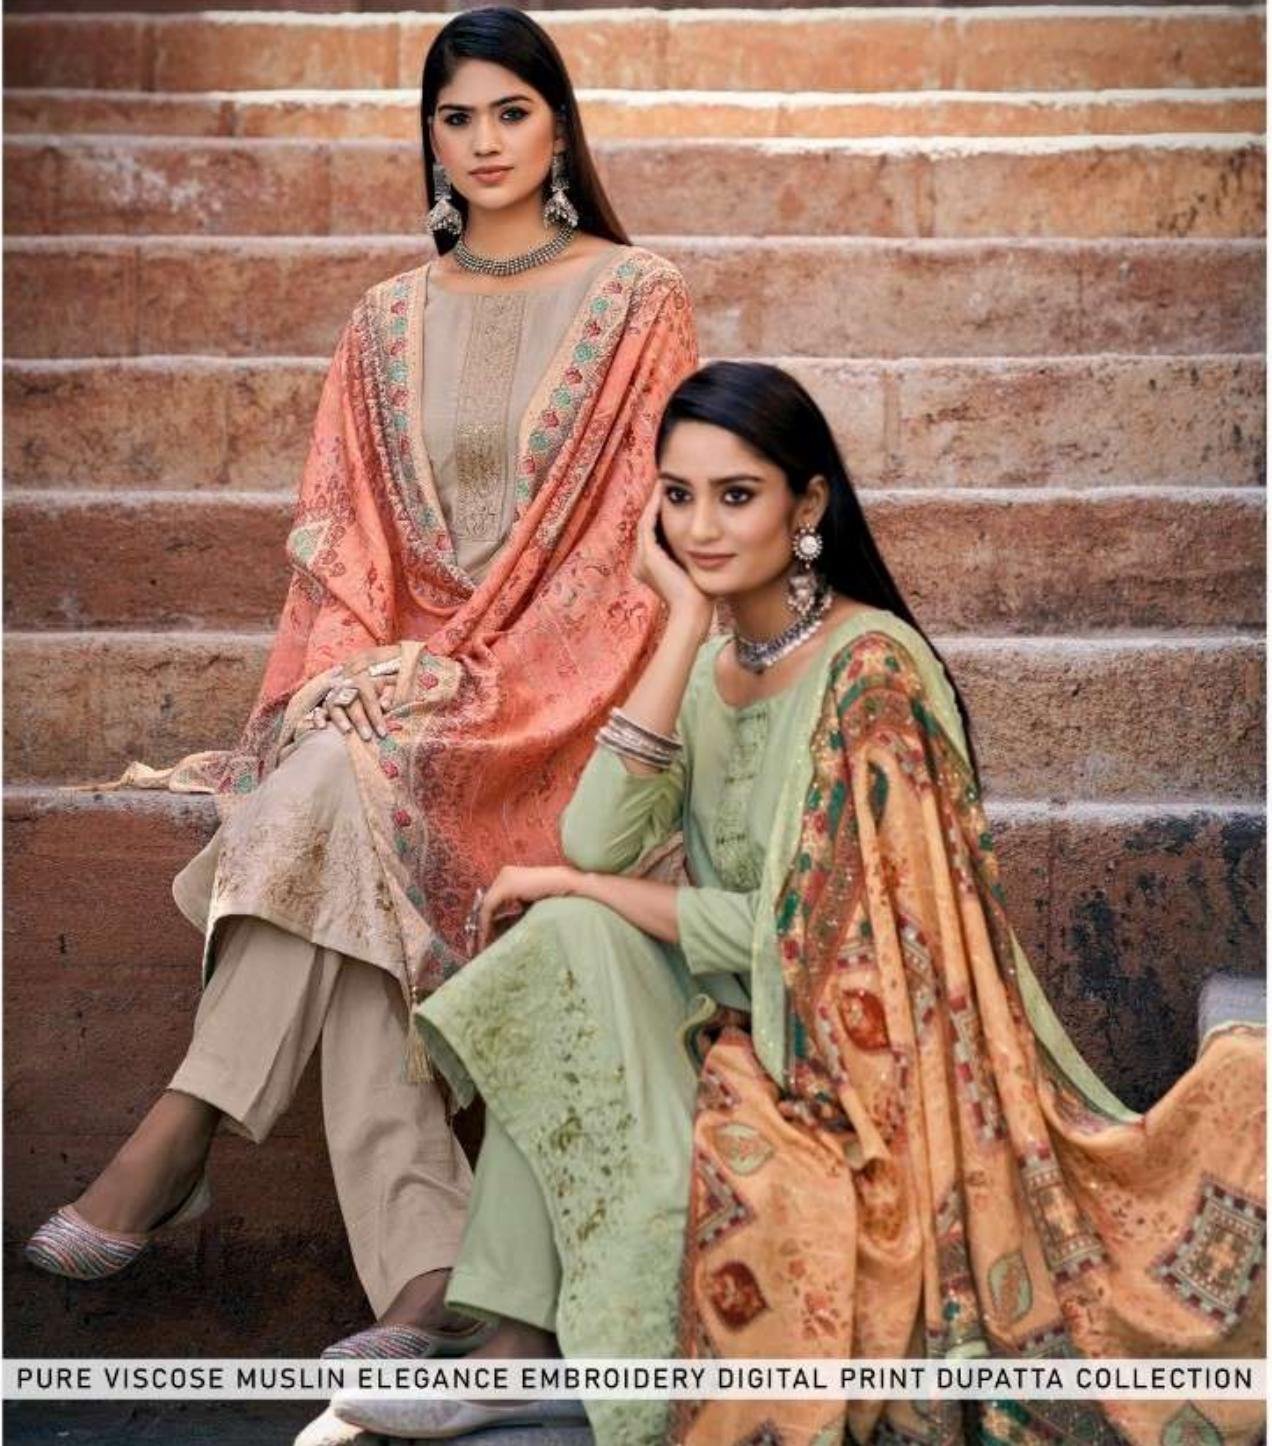

Shisha

PURE VISCOSE MUSLIN ELEGANCE EMBROIDERY DIGITAL PRINT DUPATTA COLLECTION

Resai®

◆158005◆

◆158001◆

◆158002◆

◆158003◆

◆158004◆

◆158005◆

◆158006◆

Resar®

Resar®

◆ 158002 ◆

GREAT FASHION AND TRENDS

WHEN WE CHOSE TO TAKE INSPIRATION FROM INDIAN BEAUTY, THE RESULT IS HERE A SET OF VIVID COLORFUL DESIGN TOLD A STORY ABOUT FASHION.

Resar®