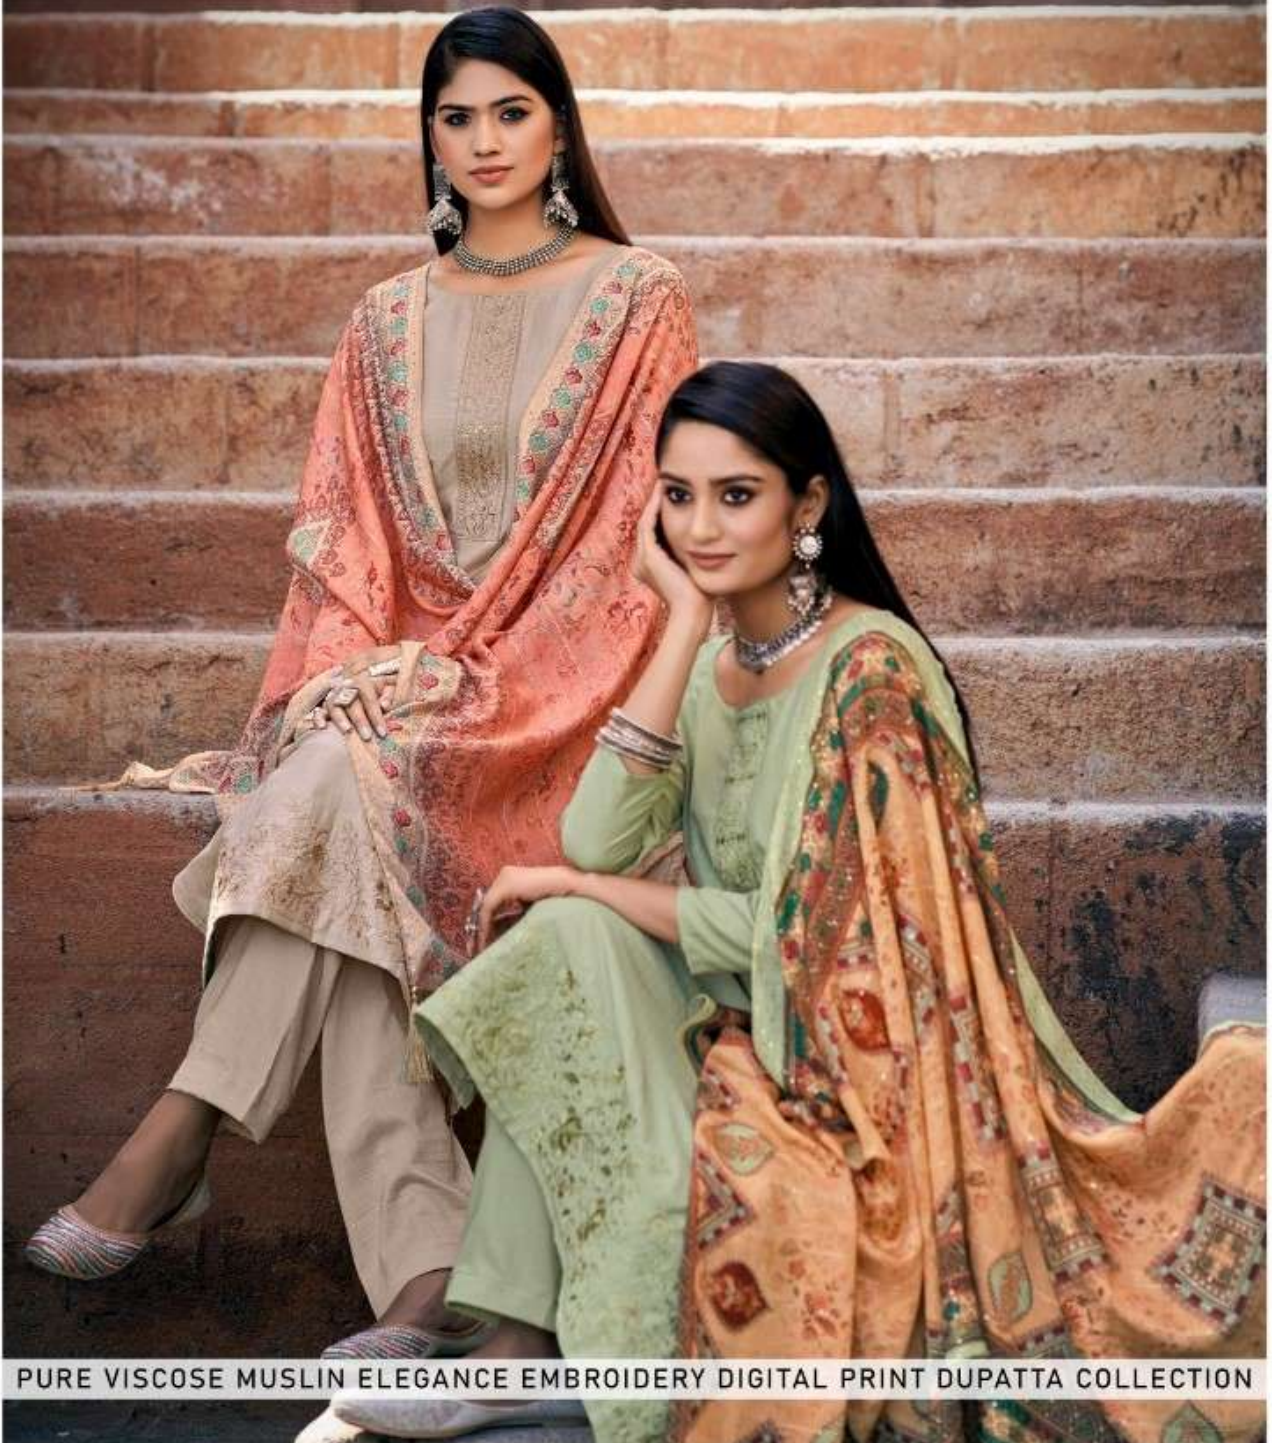

# Shisha

PURE VISCOSE MUSLIN ELEGANCE EMBROIDERY DIGITAL PRINT DUPATTA COLLECTION

Resal

◆158005◆

◆158001◆

◆158002◆

◆158003◆

Resar

Resar®

◆ 158002 ◆

GREAT FASHION AND TRENDS

WHEN WE CHOSE TO TAKE INSPIRATION FROM INDIAN BEAUTY, THE RESULT IS HERE A SET OF VIVID COLORFUL DESIGN TOLD A STORY ABOUT FASHION.

Resar®

◆ 158004 ◆