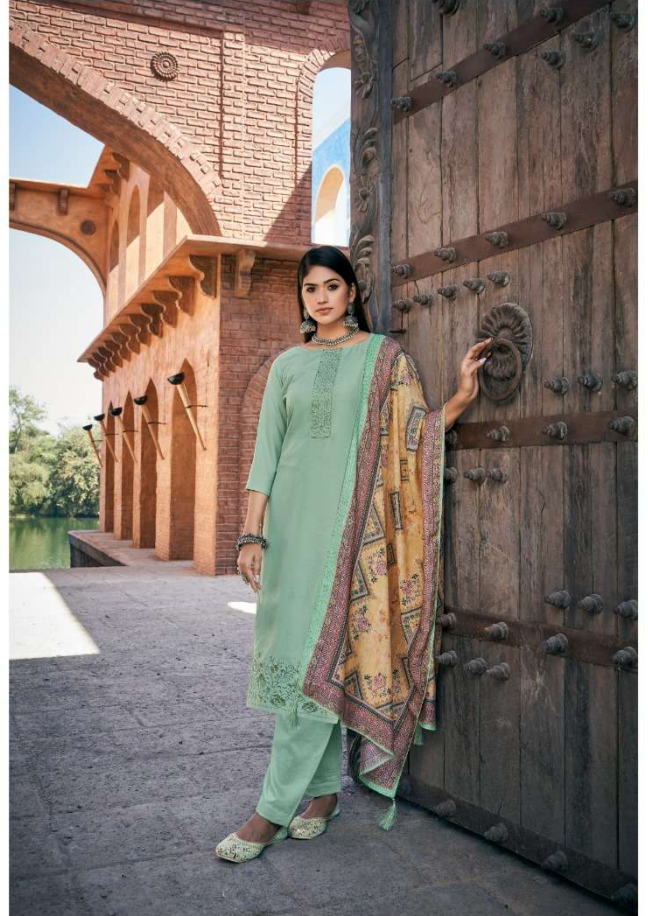

Shisha

PURE VISCOSE MUSLIN ELEGANCE EMBROIDERY DIGITAL PRINT DUPATTA COLLECTION

Resai®

◆158005◆

◆158001◆

◆158002◆

◆158003◆

◆158004◆

◆158005◆

◆158006◆

Resar®

Resar®

◆ 158002 ◆

GREAT FASHION AND TRENDS

WHEN WE CHOSE TO TAKE INSPIRATION FROM INDIAN BEAUTY, THE RESULT IS HERE A SET OF VIVID COLORFUL DESIGN TOLD A STORY ABOUT FASHION.

Resar®