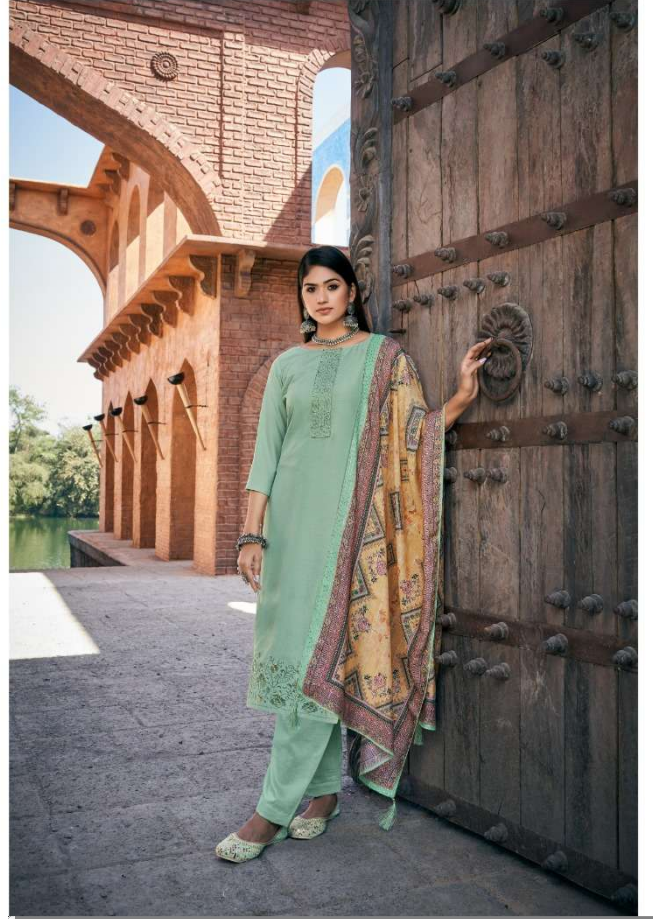

# Shisha

PURE VISCOSE MUSLIN ELEGANCE EMBROIDERY DIGITAL PRINT DUPATTA COLLECTION

Resal

◆158005◆

◆158001◆

◆158002◆

◆158003◆

Resar

Resar®

◆ 158002 ◆

GREAT FASHION AND TRENDS

WHEN WE CHOSE TO TAKE INSPIRATION FROM INDIAN BEAUTY, THE RESULT IS HERE A SET OF VIVID COLORFUL DESIGN TOLD A STORY ABOUT FASHION.

Resar®

◆ 158004 ◆