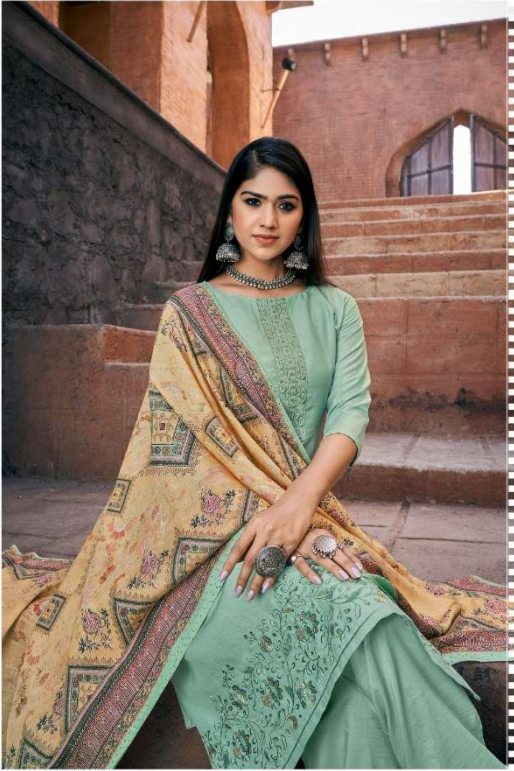

Shisha

PURE VISCOSE MUSLIN ELEGANCE EMBROIDERY DIGITAL PRINT DUPATTA COLLECTION

Resai®

◆158005◆

◆158001◆

◆158002◆

◆158003◆

◆158004◆