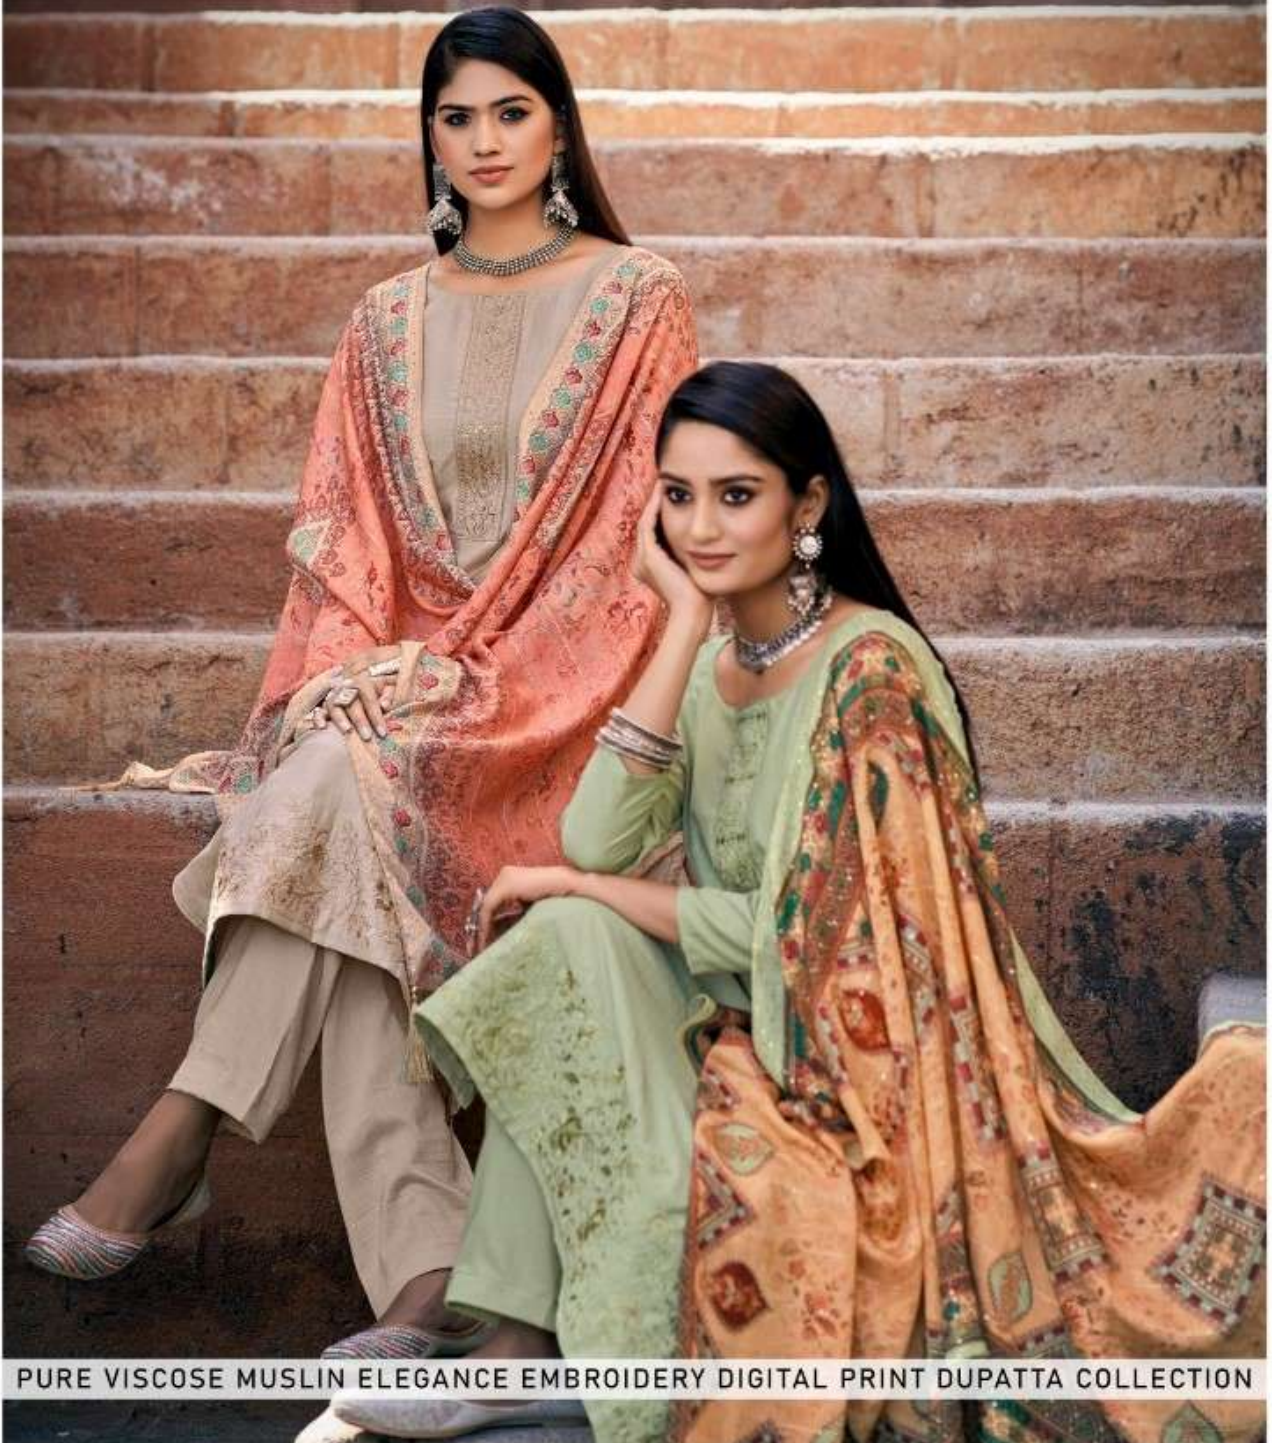

Shisha

PURE VISCOSE MUSLIN ELEGANCE EMBROIDERY DIGITAL PRINT DUPATTA COLLECTION

Resai®

◆158005◆

◆158001◆

◆158002◆

◆158003◆

◆158004◆

◆158005◆

◆158006◆

Resar®

Resar®

◆ 158002 ◆

GREAT FASHION AND TRENDS

WHEN WE CHOSE TO TAKE INSPIRATION FROM INDIAN BEAUTY, THE RESULT IS HERE A SET OF VIVID COLORFUL DESIGN TOLD A STORY ABOUT FASHION.

Resar®