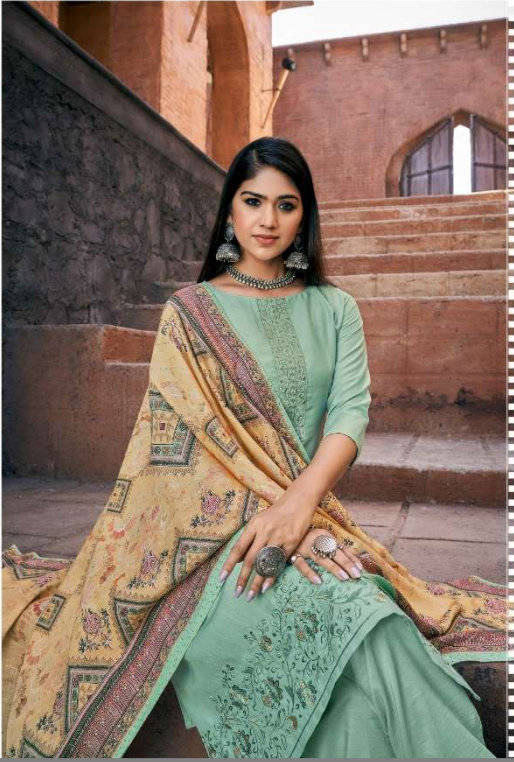

# Shisha

PURE VISCOSE MUSLIN ELEGANCE EMBROIDERY DIGITAL PRINT DUPATTA COLLECTION

Resal

◆158005◆

◆158001◆

◆158002◆

◆158003◆

Resar

Resar®

◆ 158002 ◆

GREAT FASHION AND TRENDS

WHEN WE CHOSE TO TAKE INSPIRATION FROM INDIAN BEAUTY, THE RESULT IS HERE A SET OF VIVID COLORFUL DESIGN TOLD A STORY ABOUT FASHION.

Resar®

◆ 158004 ◆