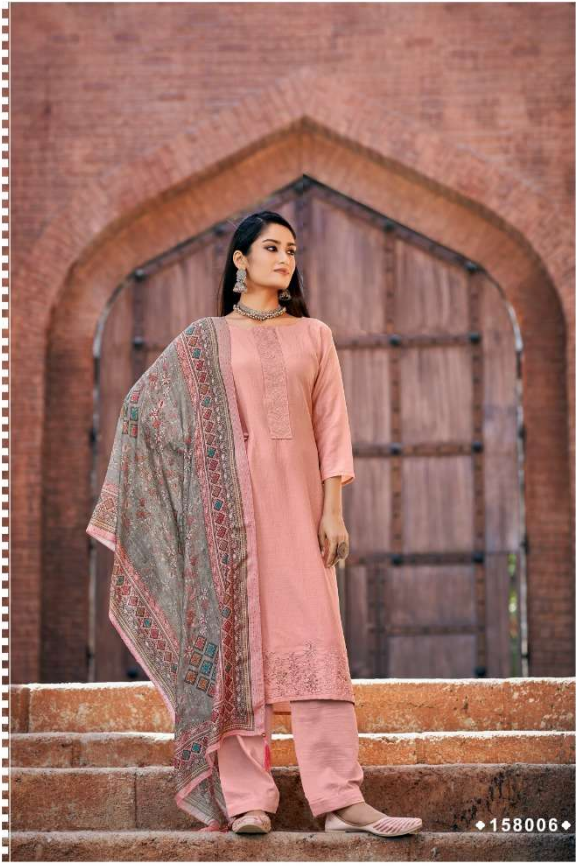

# Shisha

PURE VISCOSE MUSLIN ELEGANCE EMBROIDERY DIGITAL PRINT DUPATTA COLLECTION

Resal

◆158005◆

◆158001◆

◆158002◆

◆158003◆

Resar

Resar®

◆ 158002 ◆

GREAT FASHION AND TRENDS

WHEN WE CHOSE TO TAKE INSPIRATION FROM INDIAN BEAUTY, THE RESULT IS HERE A SET OF VIVID COLORFUL DESIGN TOLD A STORY ABOUT FASHION.

Resar®

◆ 158004 ◆