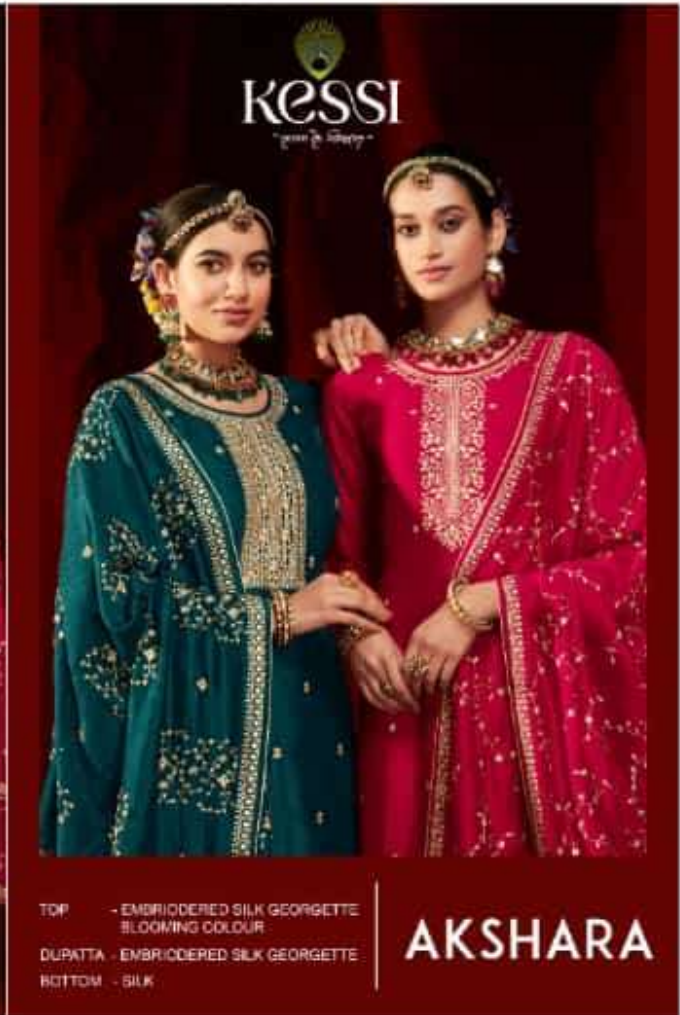

Akshara

1774

1771

1772

1773

1774

1775

1776

KESSI
KANSAS

TOP - EMBROIDERED SILK GEORGETTE
BLOOMING COLOUR
DUPATTA - EMBROIDERED SILK GEORGETTE
BOTTOM - SILK

AKSHARA

Akshara

1774

Akshara

1771

Akshara