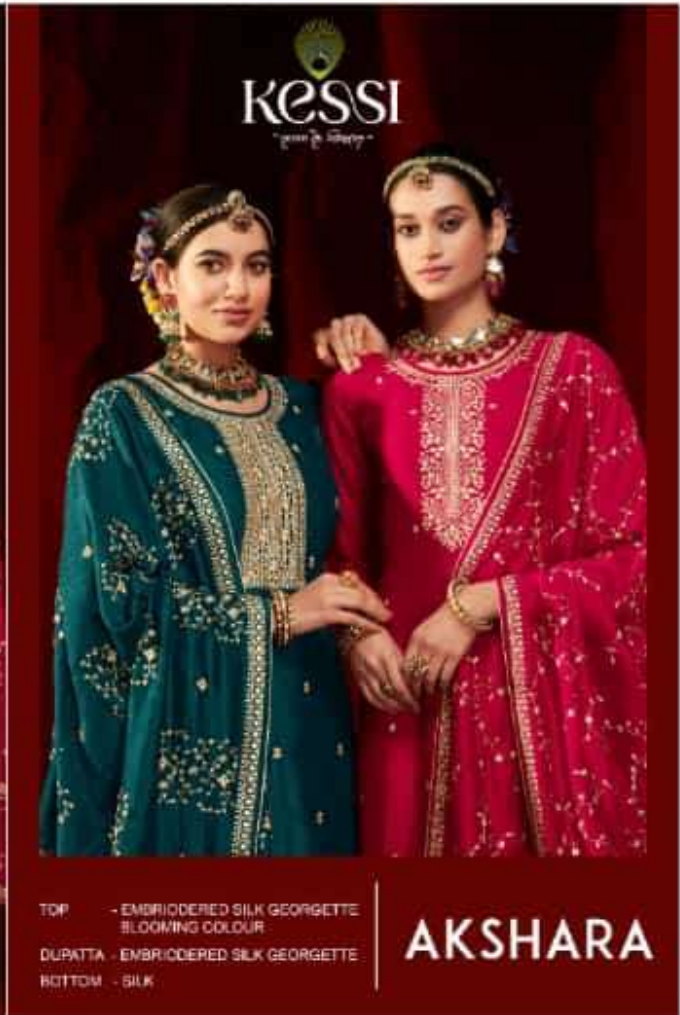

# Akshara

1774

1771

1772

1773

1774

1775

1776

**KESSI**  
KANSAS

TOP - EMBROIDERED SILK GEORGETTE  
BLOOMING COLOUR  
DUPATTA - EMBROIDERED SILK GEORGETTE  
BOTTOM - SILK

**AKSHARA**