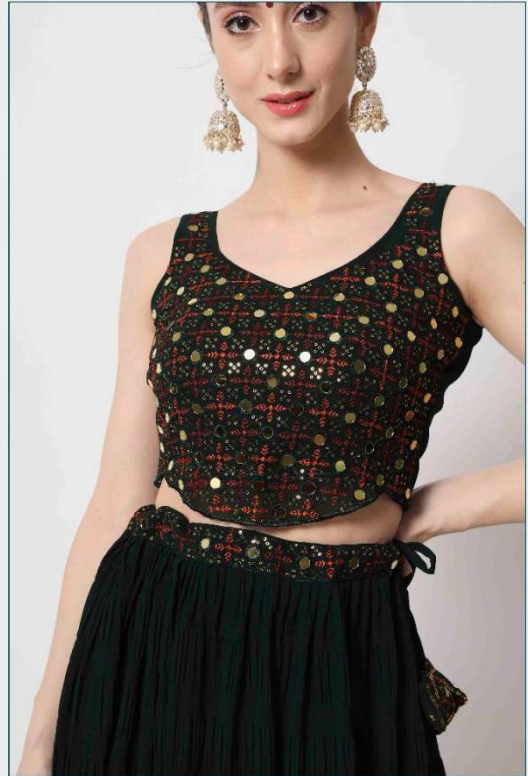

शुभकला bhkala