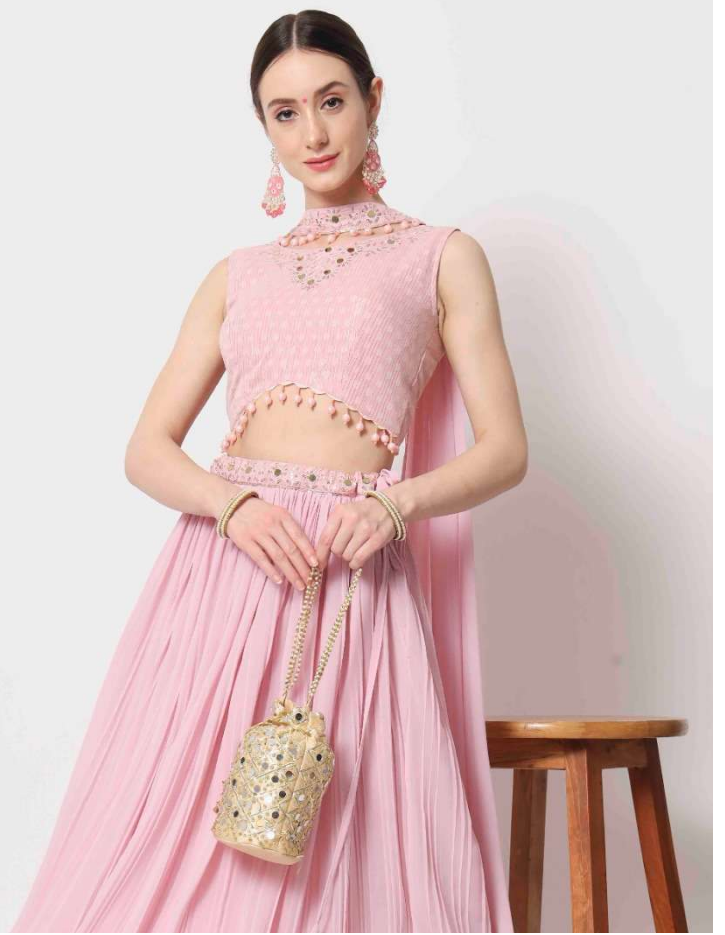

Shubhkala

SHUBHKALA
Vol. 11