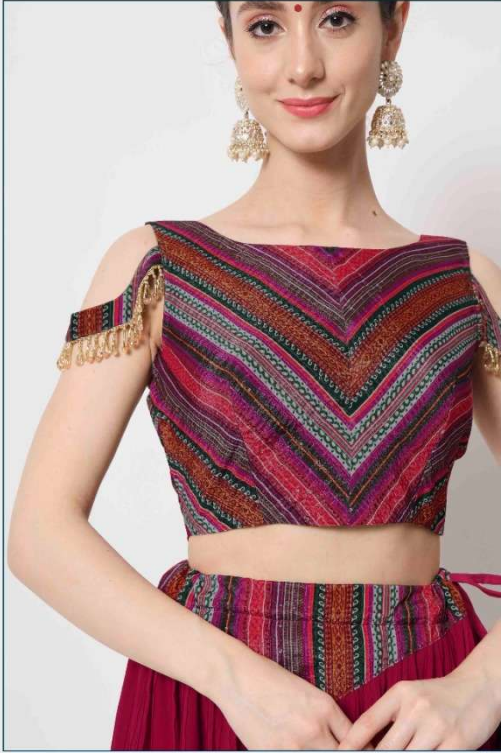

शुभकला

7071