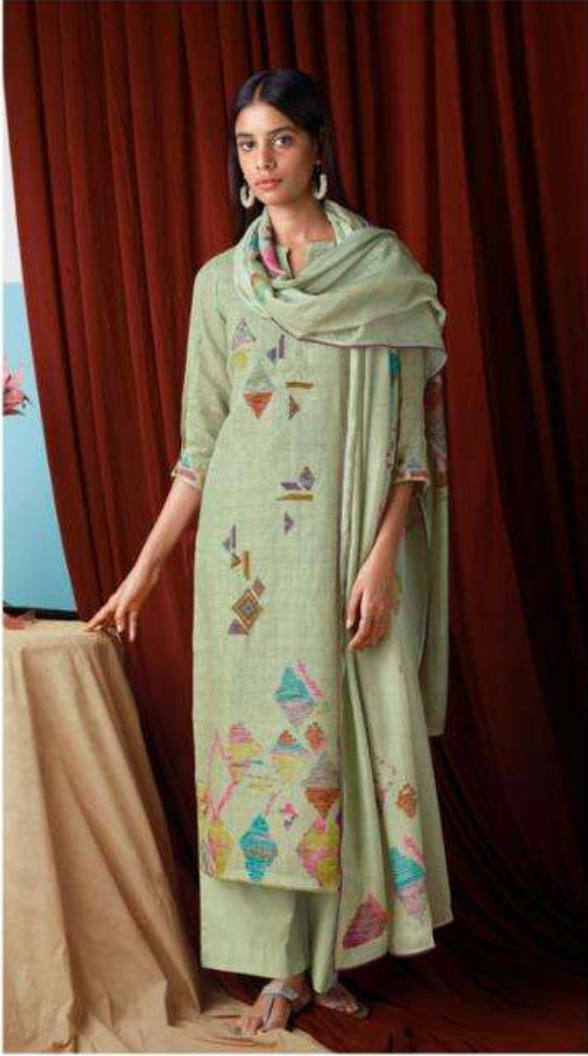

S1540-C

S1540-D

Ganga®

MIRA

PRODUCT NAME	MIRA
D.NO.	S1540
DESCRIPTION	<p>TOP PREMIUM PURE LINEN JACQUARD PRINTED WITH EMBROIDERY AND EXTRA SLEEVE(3.20)</p> <p>BOTTOM PREMIUM COTTON SOLID</p> <p>DUPATTA FINEST BEMBERG LAWN PRINTED WITH FOUR SIDE COTTON LACE</p>
HSN CODE	520851
WHOLESALE PRICE	2345/- EACH+GST(EXTRA)