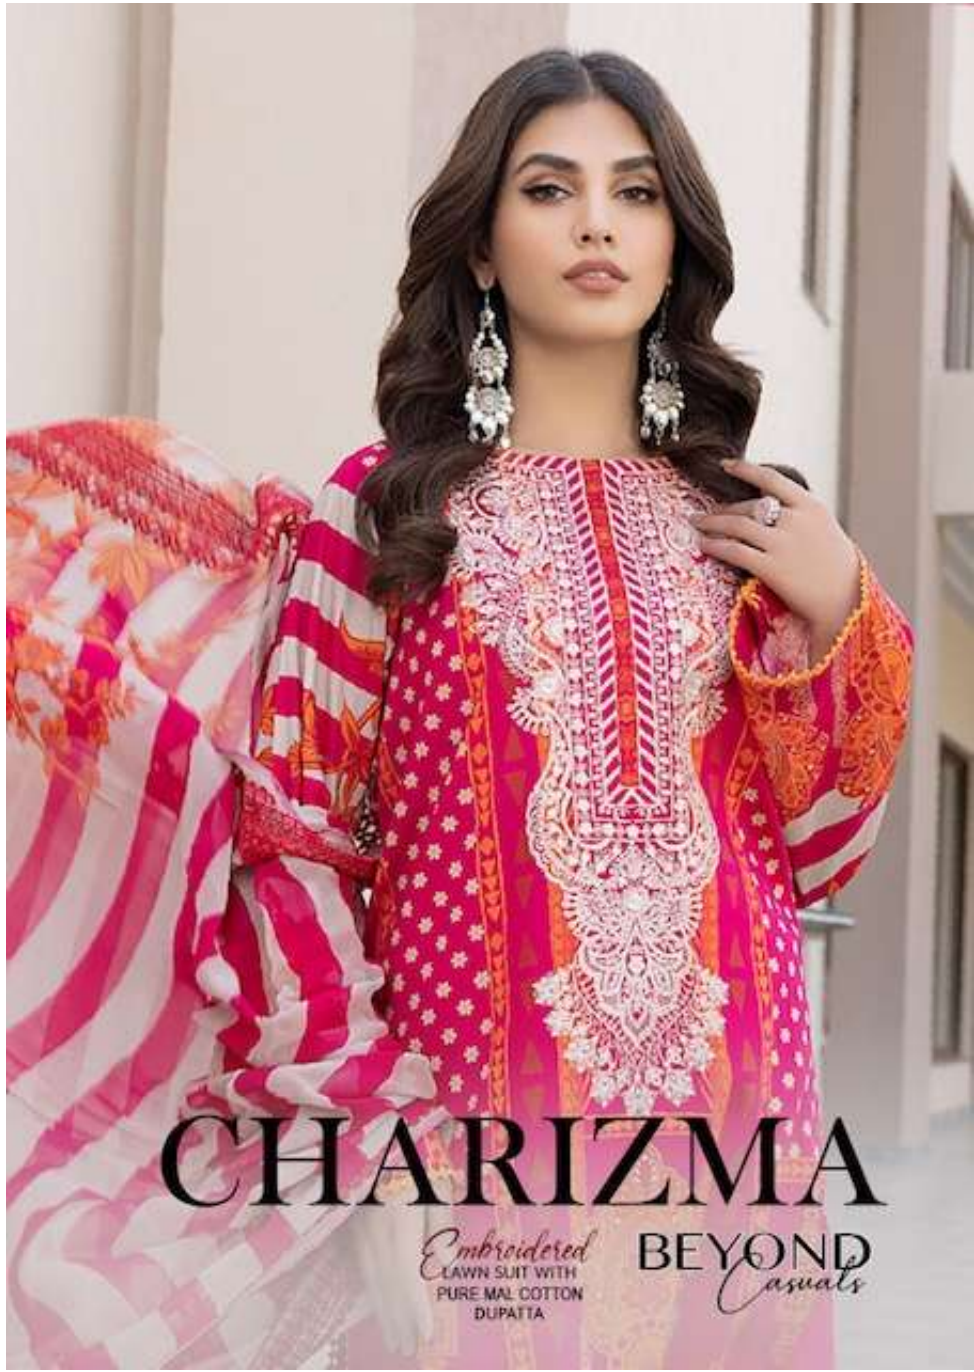

# CHARIZMA

*Embroidered*  
LAWN SUIT WITH  
PURE MAL COTTON  
DUPATTA

BEYOND  
*Casuals*

# THE FAVORITE