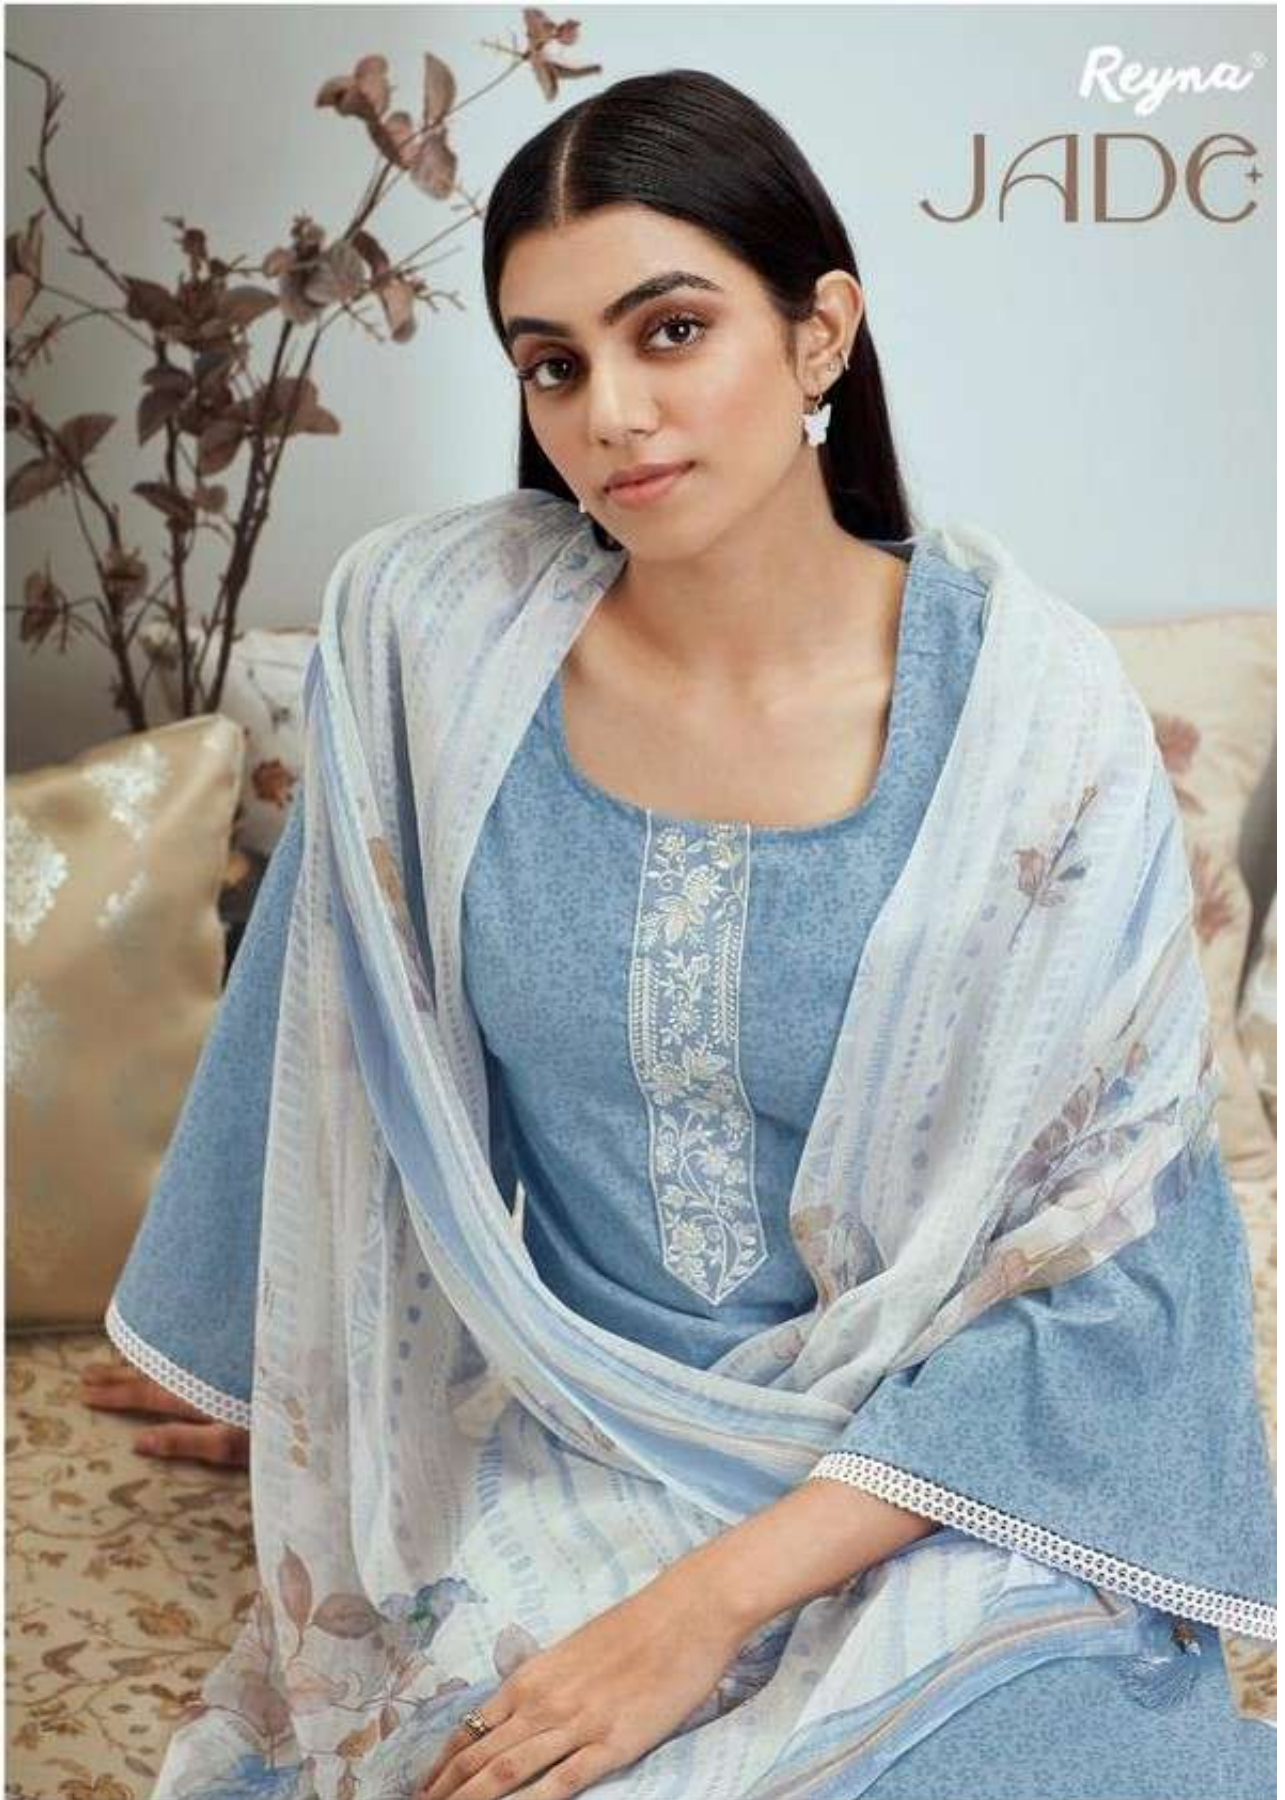

Reyna®
JADE+