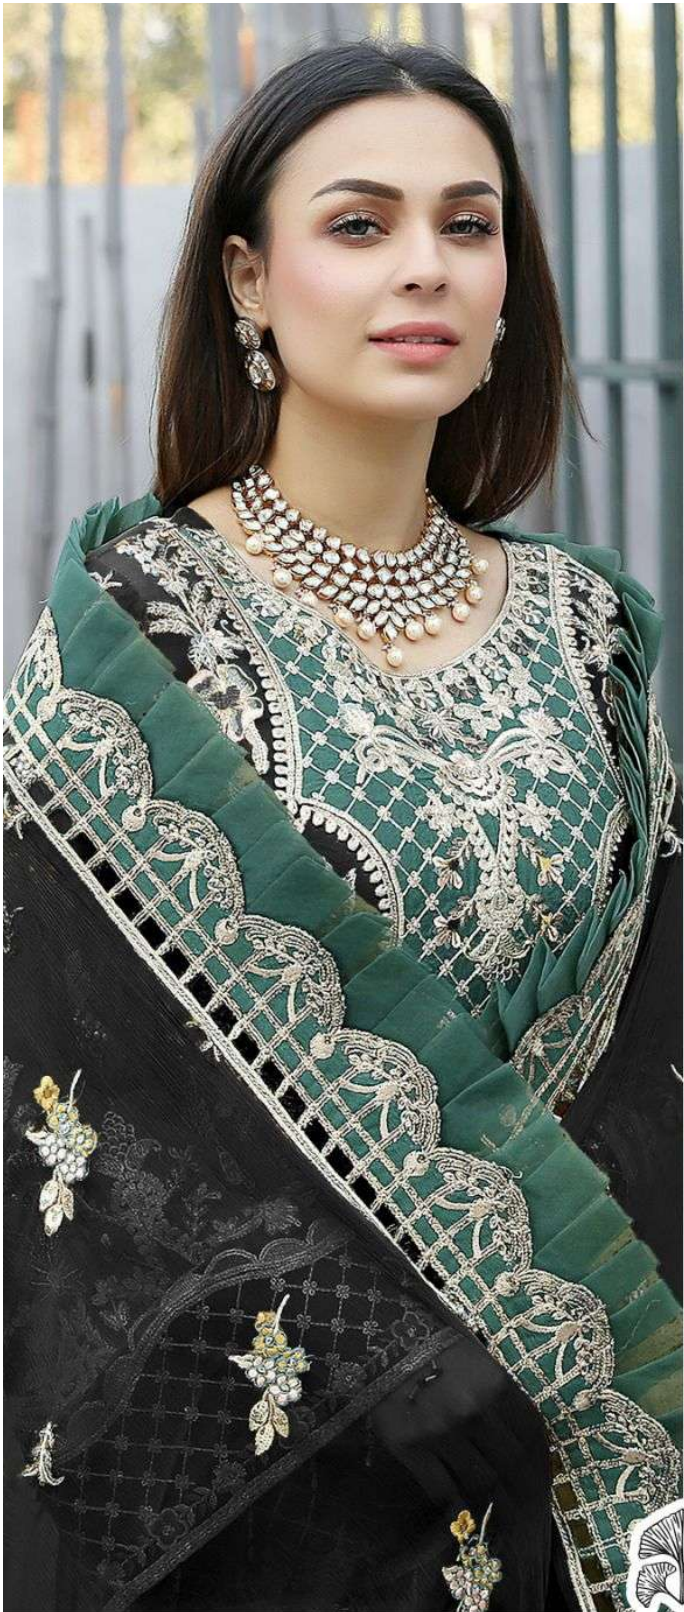

ZAHA  
SAMANTHA

ZAHA  
SAMANTHA

**SAMANTHA**

**ZAHA**

**D.No.10132-B**

**TOP** Faux Georgette  
with Embroidery

**BOTTOM-INNER** Dull santoon

**DUPATTA** Nazmin with  
Embroidery

**SAMANTHA**

**ZAHA**

**D.No.10132-C**

**TOP** Faux Georgette with Embroidery

**BOTTOM-INNER** Dull santoon

**DUPATTA** Nazmin with Embroidery

SAMANTHA

ZAHA

D.No.10132-D

TOP Faux Georgette with Embroidery

BOTTOM-INNER Dull santoon

DUPATTA Nazmin with Embroidery

SAMANTHA

ZAHA

D.No.10132-A

**TOP** Faux Georgette with Embroidery

**BOTTOM-INNER** Dull santoon

**DUPATTA** Nazmin with Embroidery

ZAHA

SAMANTHA

TOP Fox Georgette with Embroidery

BOTTOM-INNER Dull santoon

DUPATTA Nazmin with Embroidery

10132-A