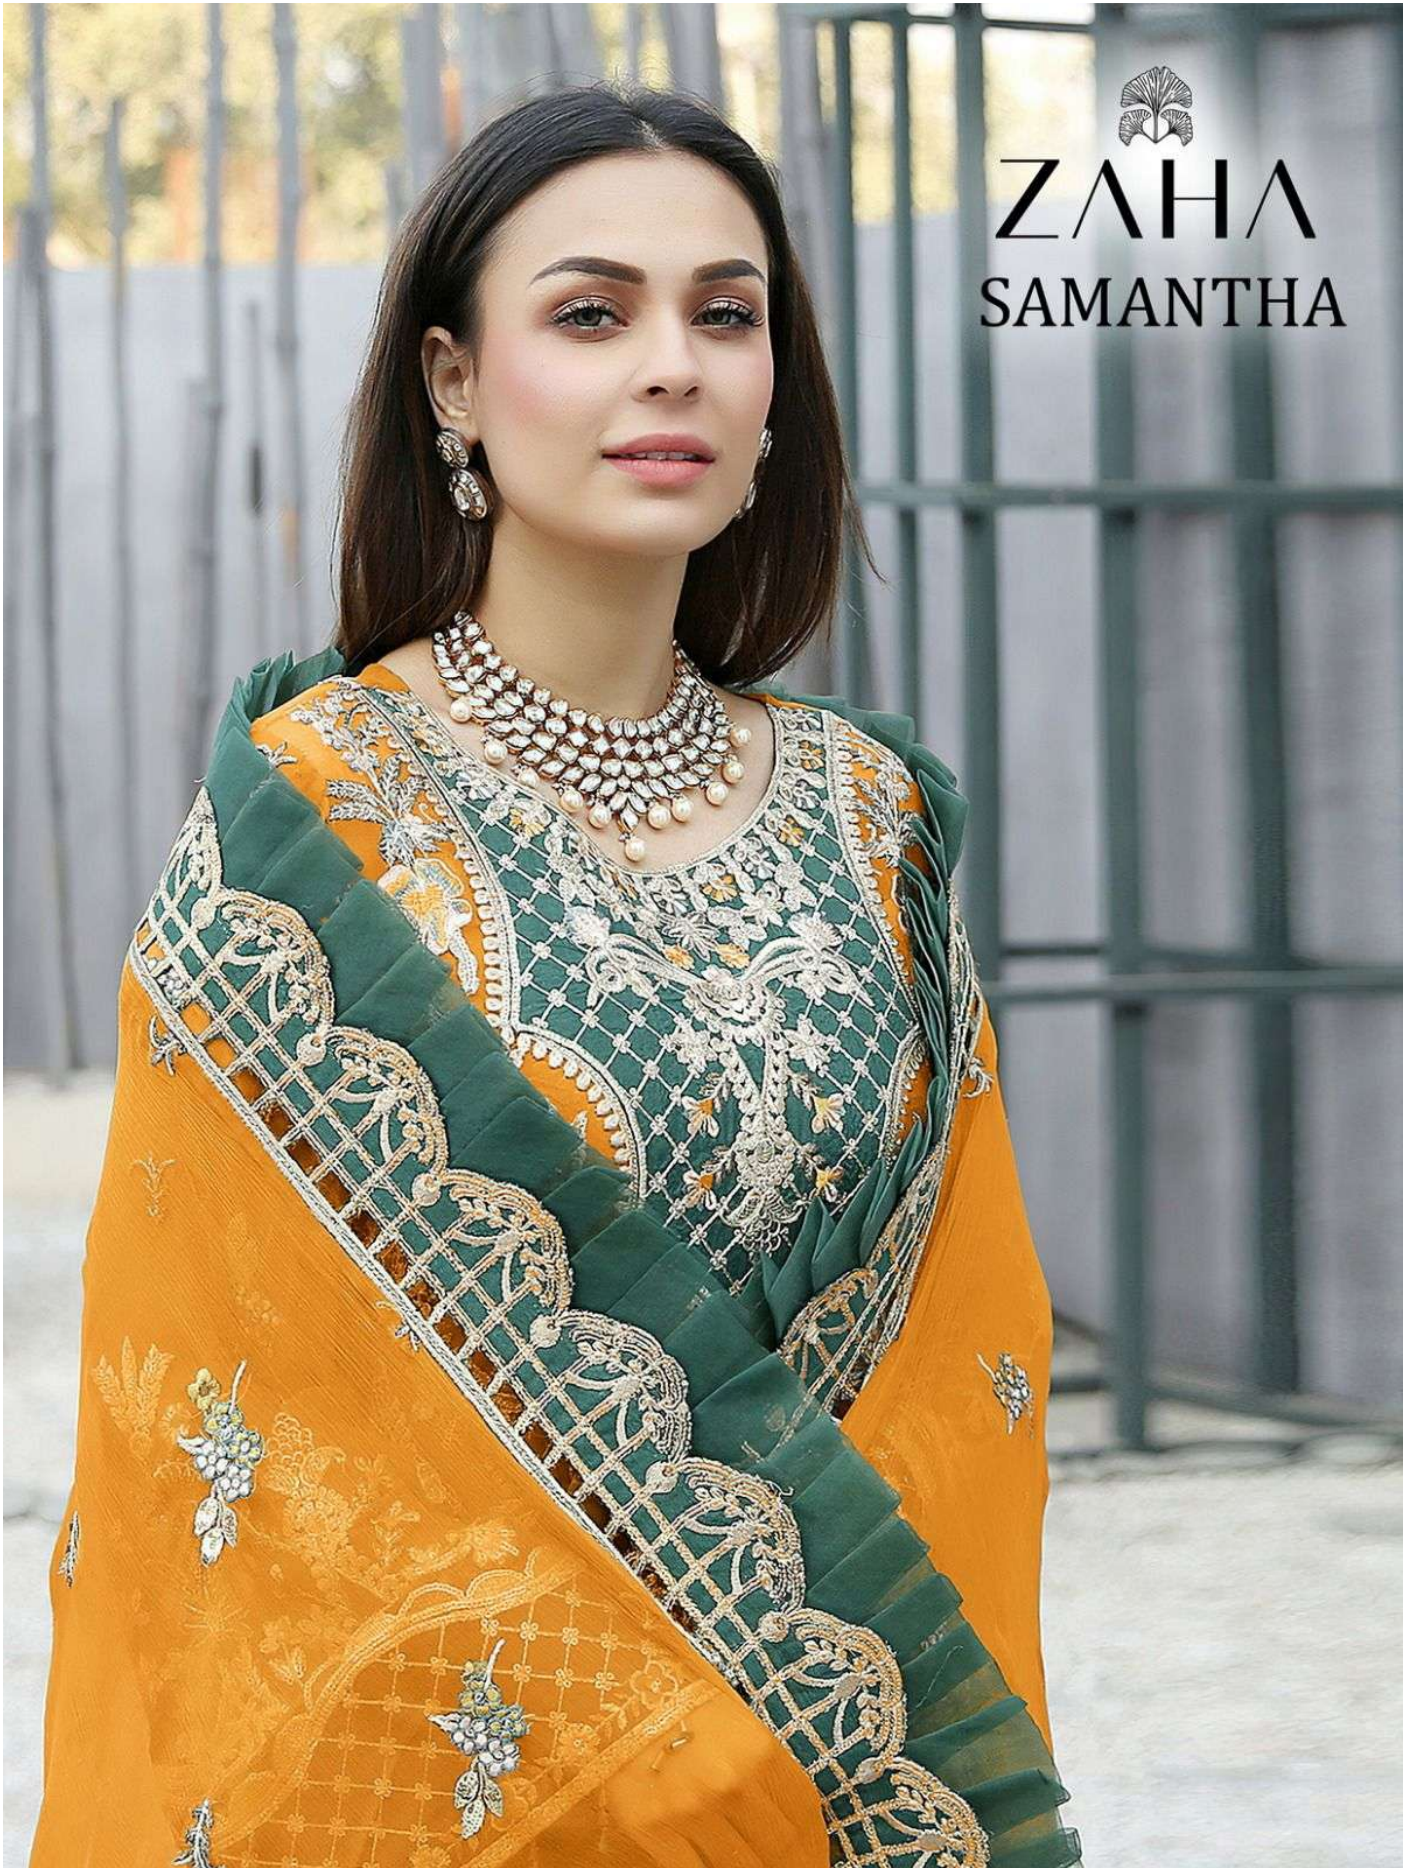

ZAHA  
SAMANTHA

ZAHA  
SAMANTHA

**SAMANTHA**

**ZAHA**

**D.No.10132-B**

**TOP** Faux Georgette  
with Embroidery

**BOTTOM-INNER** Dull santoon

**DUPATTA** Nazmin with  
Embroidery

**SAMANTHA**

**ZAHA**

**D.No.10132-C**

**TOP** Faux Georgette with Embroidery

**BOTTOM-INNER** Dull santoon

**DUPATTA** Nazmin with Embroidery

SAMANTHA

ZAHA

D.No.10132-D

TOP Faux Georgette with Embroidery

BOTTOM-INNER Dull santoon

DUPATTA Nazmin with Embroidery

SAMANTHA

ZAHA

D.No.10132-A

**TOP** Faux Georgette with Embroidery

**BOTTOM-INNER** Dull santoon

**DUPATTA** Nazmin with Embroidery

ZAHA

SAMANTHA

TOP Fox Georgette with Embroidery

BOTTOM-INNER Dull santoon

DUPATTA Nazmin with Embroidery

10132-A