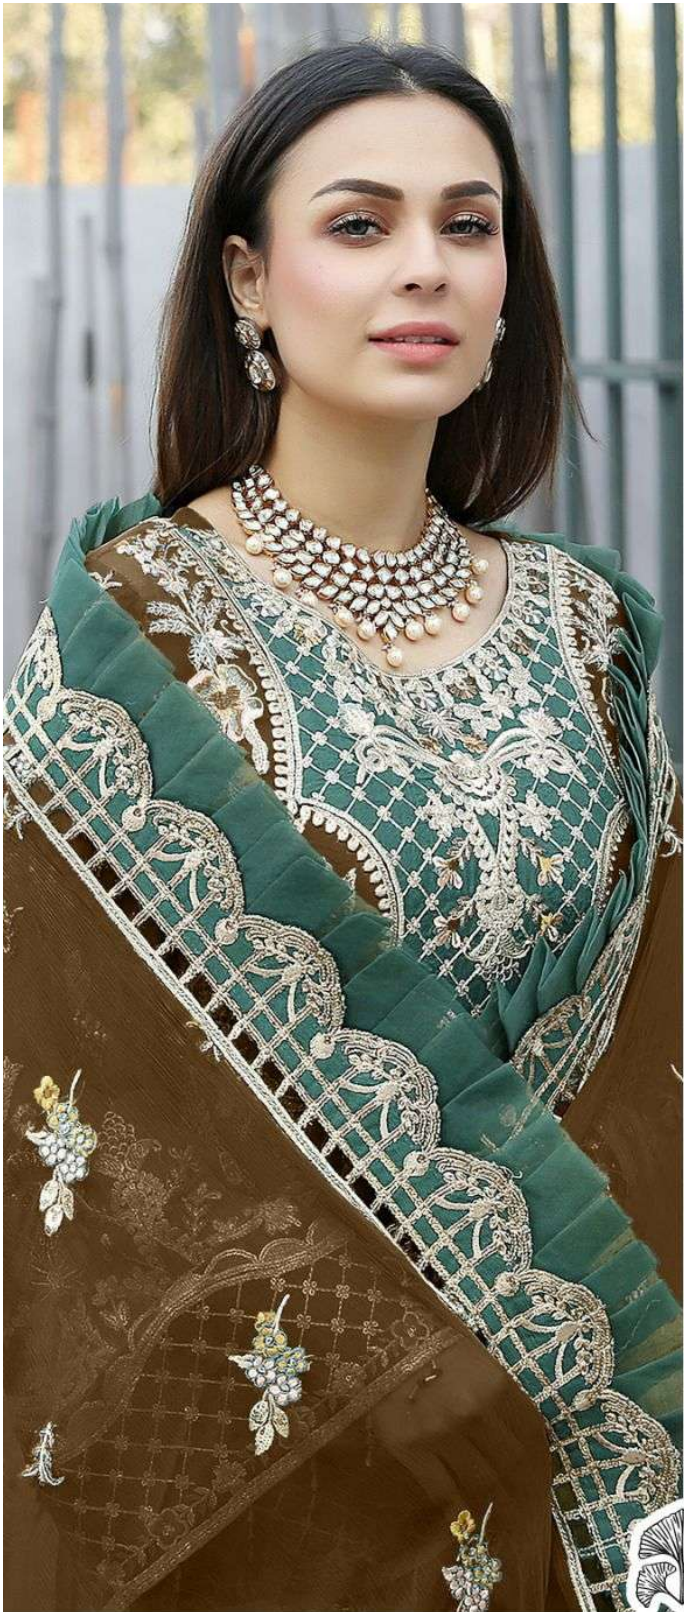

ZAHA  
SAMANTHA

ZAHA  
SAMANTHA

**SAMANTHA**

**ZAHA**

**D.No.10132-B**

**TOP** Faux Georgette  
with Embroidery

**BOTTOM-INNER** Dull santoon

**DUPATTA** Nazmin with  
Embroidery

**SAMANTHA**

**ZAHA**

**D.No.10132-C**

**TOP** Faux Georgette with Embroidery

**BOTTOM-INNER** Dull santoon

**DUPATTA** Nazmin with Embroidery

SAMANTHA

ZAHA

D.No.10132-D

TOP Faux Georgette with Embroidery

BOTTOM-INNER Dull santoon

DUPATTA Nazmin with Embroidery

SAMANTHA

ZAHA

D.No.10132-A

**TOP** Faux Georgette with Embroidery

**BOTTOM-INNER** Dull santoon

**DUPATTA** Nazmin with Embroidery

ZAHA

SAMANTHA

TOP Fox Georgette with Embroidery

BOTTOM-INNER Dull santoon

DUPATTA Nazmin with Embroidery

10132-A