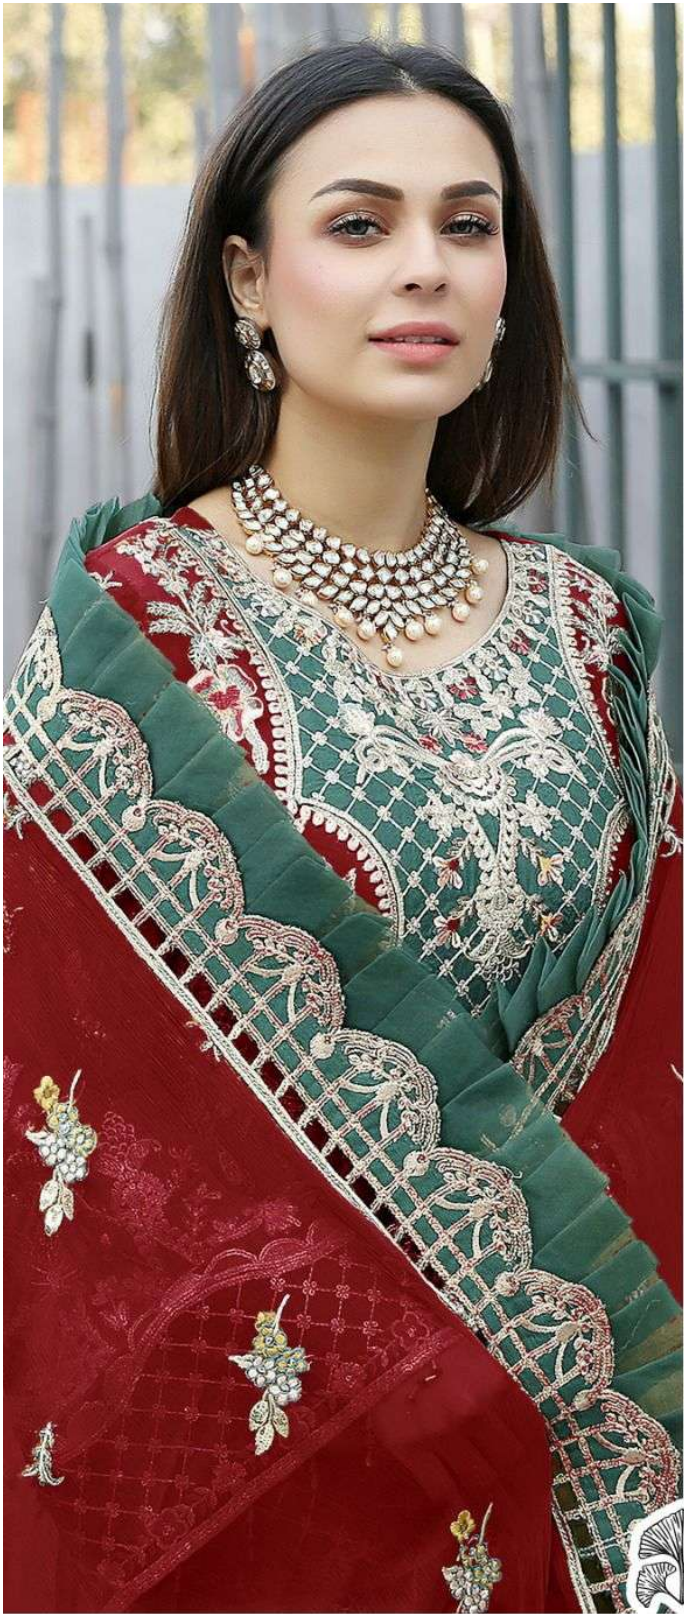

ZAHA  
SAMANTHA

ZAHA  
SAMANTHA

**SAMANTHA**

**ZAHA**

**D.No.10132-B**

**TOP** Faux Georgette  
with Embroidery

**BOTTOM-INNER** Dull santoon

**DUPATTA** Nazmin with  
Embroidery

**SAMANTHA**

**ZAHA**

**D.No.10132-C**

**TOP** Faux Georgette with Embroidery

**BOTTOM-INNER** Dull santoon

**DUPATTA** Nazmin with Embroidery

SAMANTHA

ZAHA

D.No.10132-D

TOP Faux Georgette with Embroidery

BOTTOM-INNER Dull santoon

DUPATTA Nazmin with Embroidery

SAMANTHA

ZAHA

D.No.10132-A

**TOP** Faux Georgette with Embroidery

**BOTTOM-INNER** Dull santoon

**DUPATTA** Nazmin with Embroidery

ZAHA

SAMANTHA

TOP Fox Georgette with Embroidery

BOTTOM-INNER Dull santoon

DUPATTA Nazmin with Embroidery

10132-A