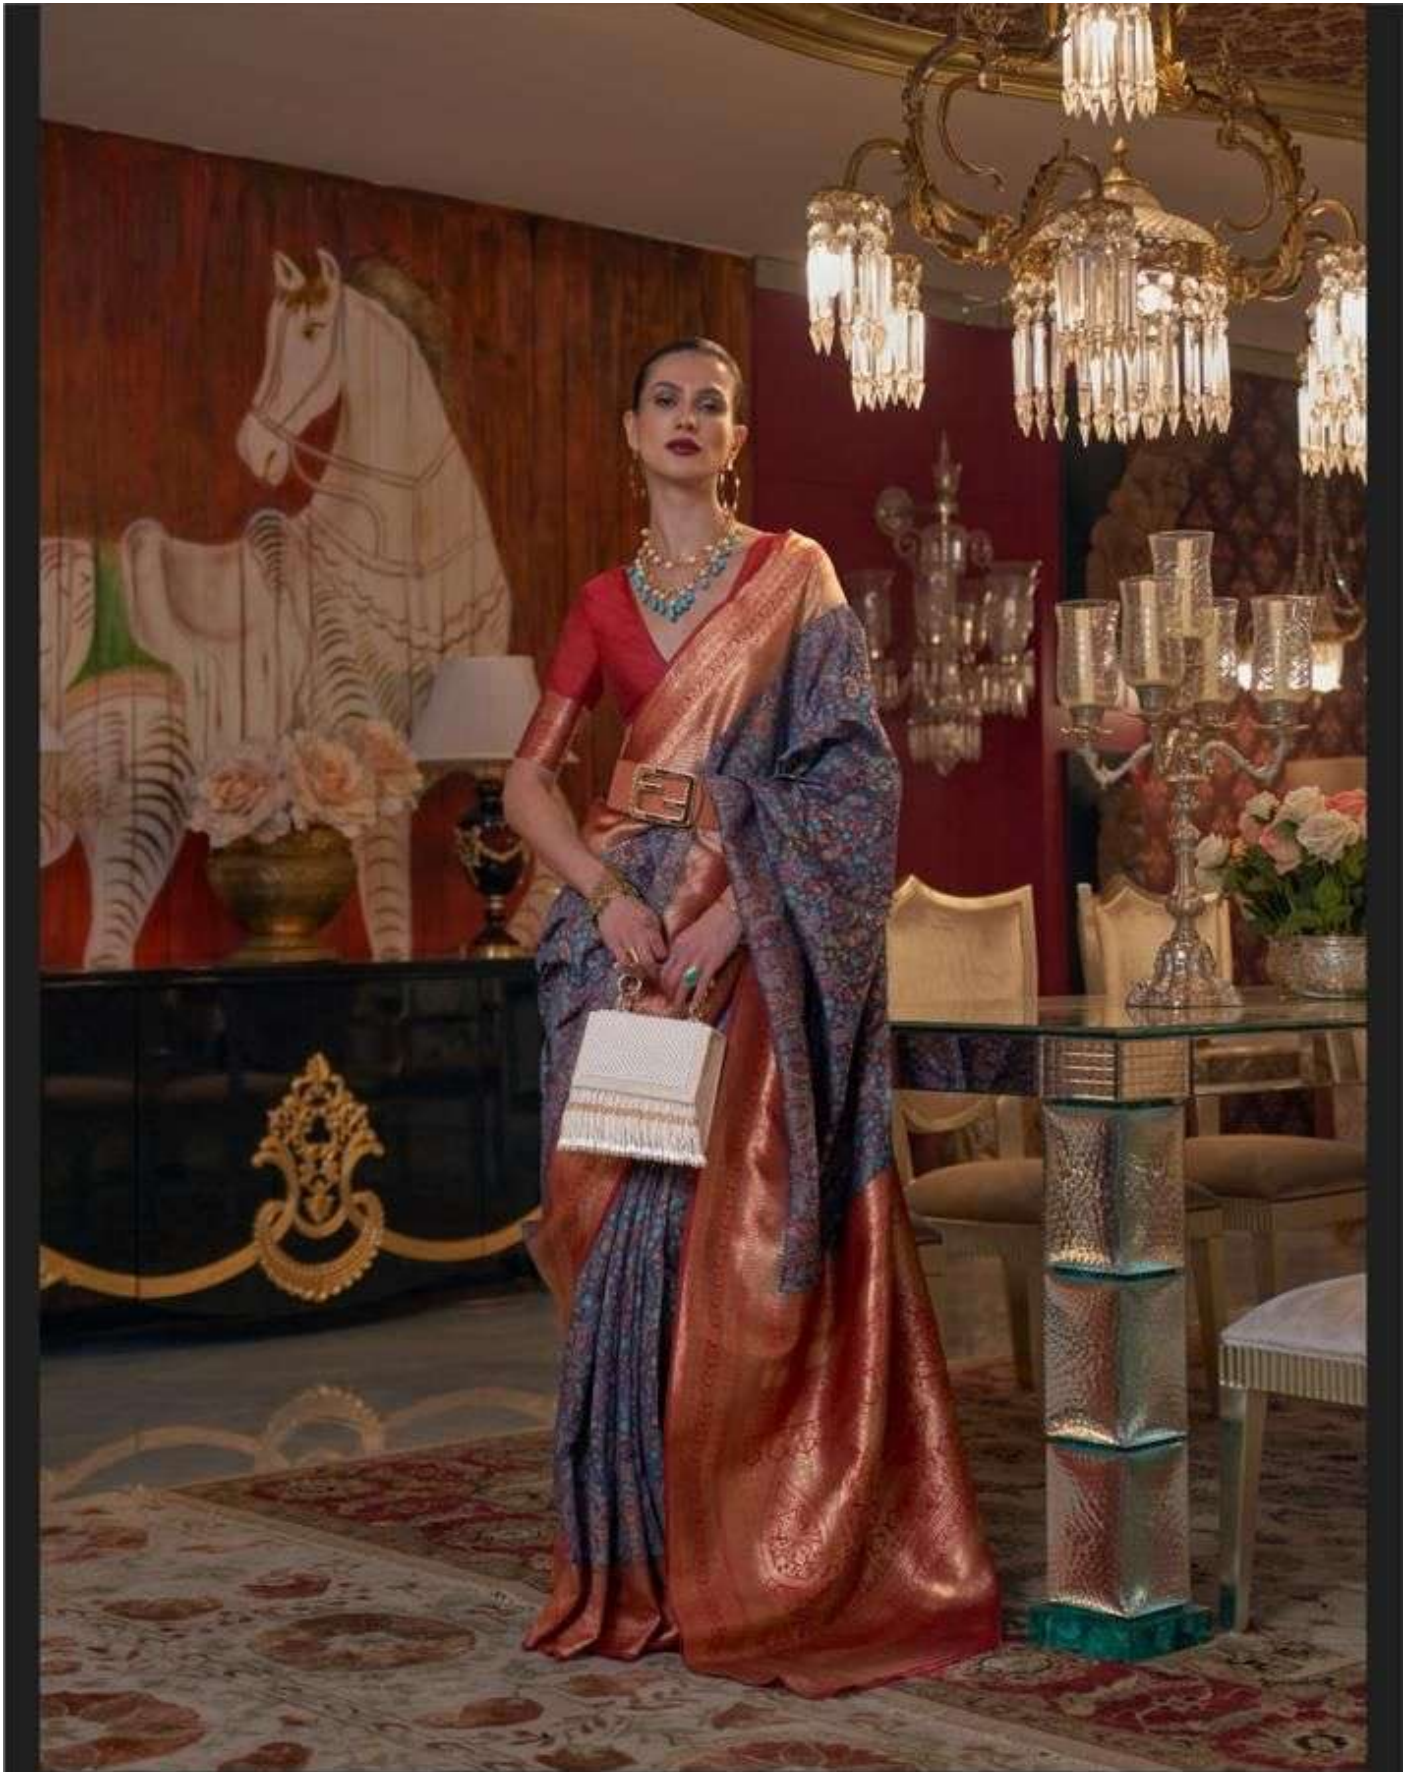

RAJTEX
Amalgam
Print comes | Lifestyle | Silk sarees

KSHAHIDA SILK
MODAL KASHMIRI CHAAP HANDLOOM WEAVING

319005