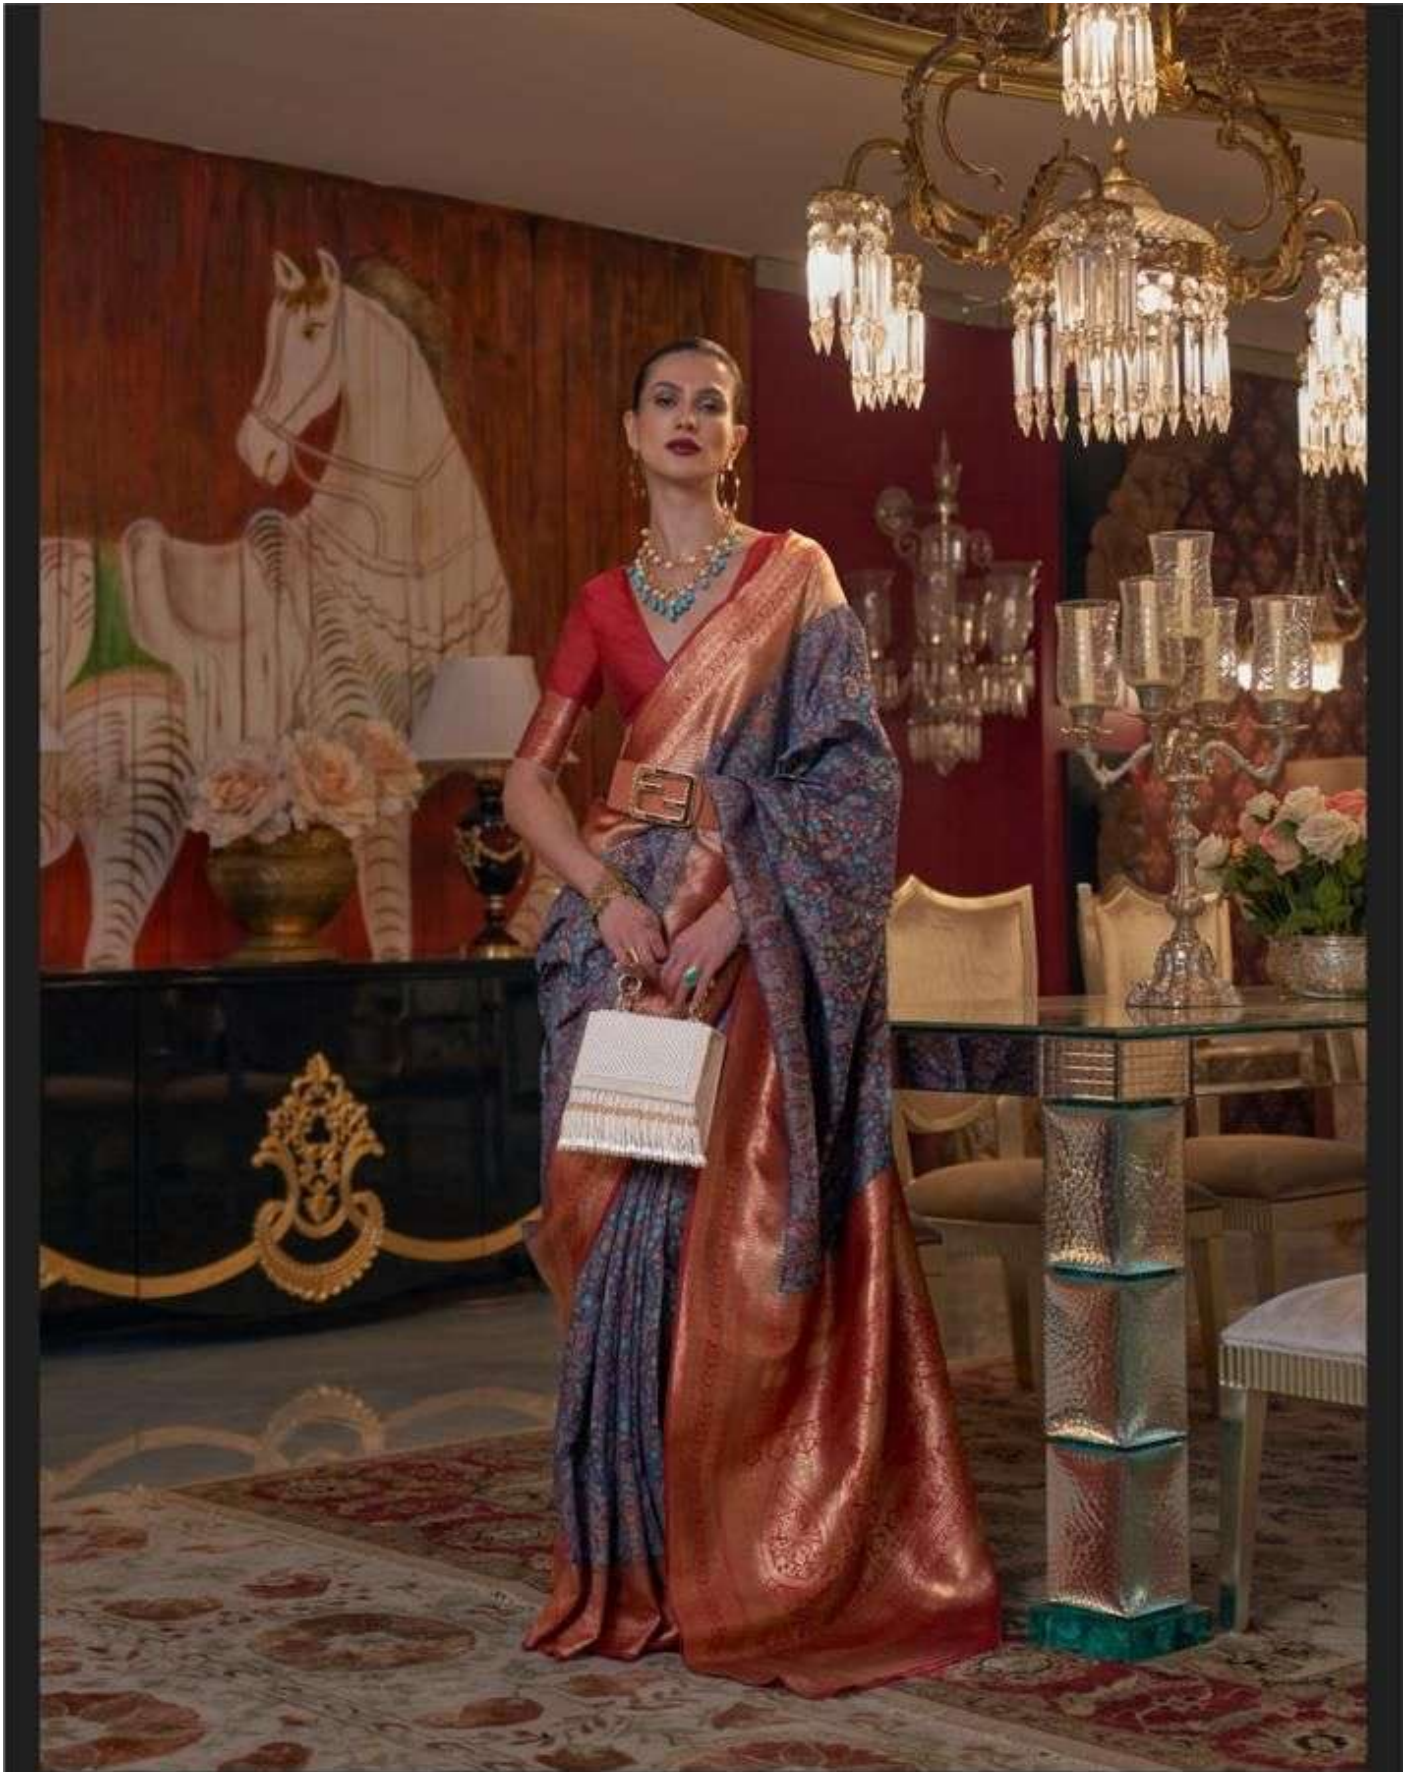

3 1 9 0 0 3

RAJTEX
Amalgam
Print comes | Lifestyle | Silk sarees

KSHAHIDA SILK
MODAL KASHMIRI CHAAP HANDLOOM WEAVING

319005