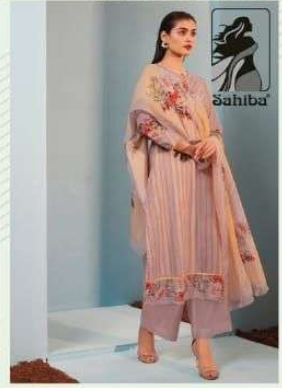

Lines

765

756

721

732

789

745

795

777