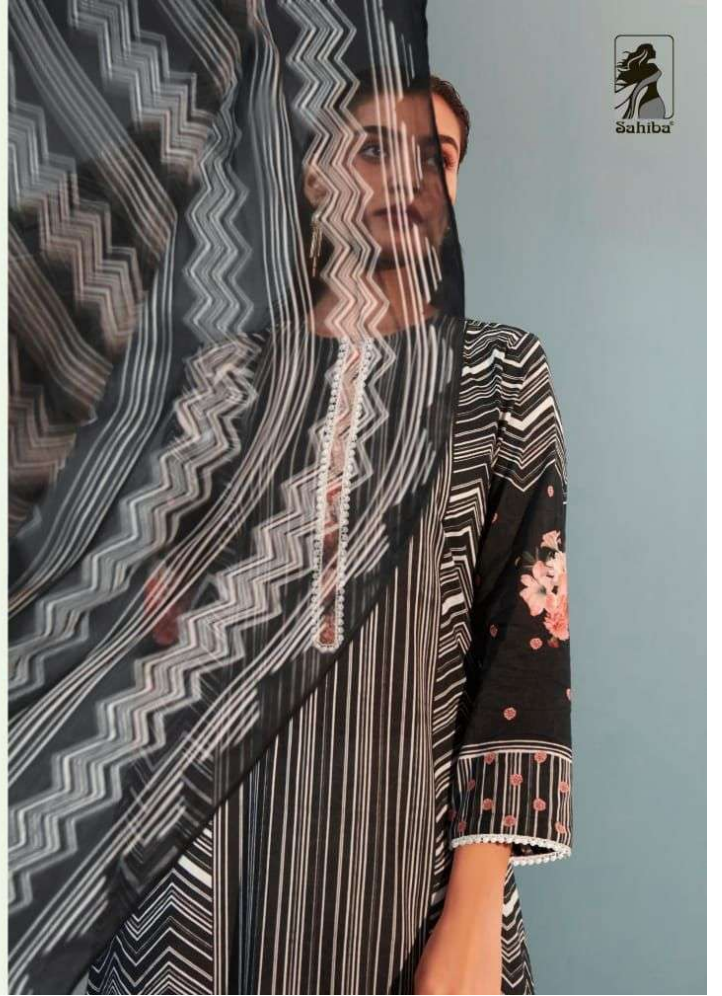

BOTTOM - PURE COTTON LAWN

DUPATTA - PURE ORGANZA SILK DIGITAL PRINTED

RATE

{ **RS, 1895/-** }

TOTAL SUITS = 08 TOTAL AMOUNT - 15160/- AVG. RATE - 1895/-

Mob : +91-96242 83111

Lines

765