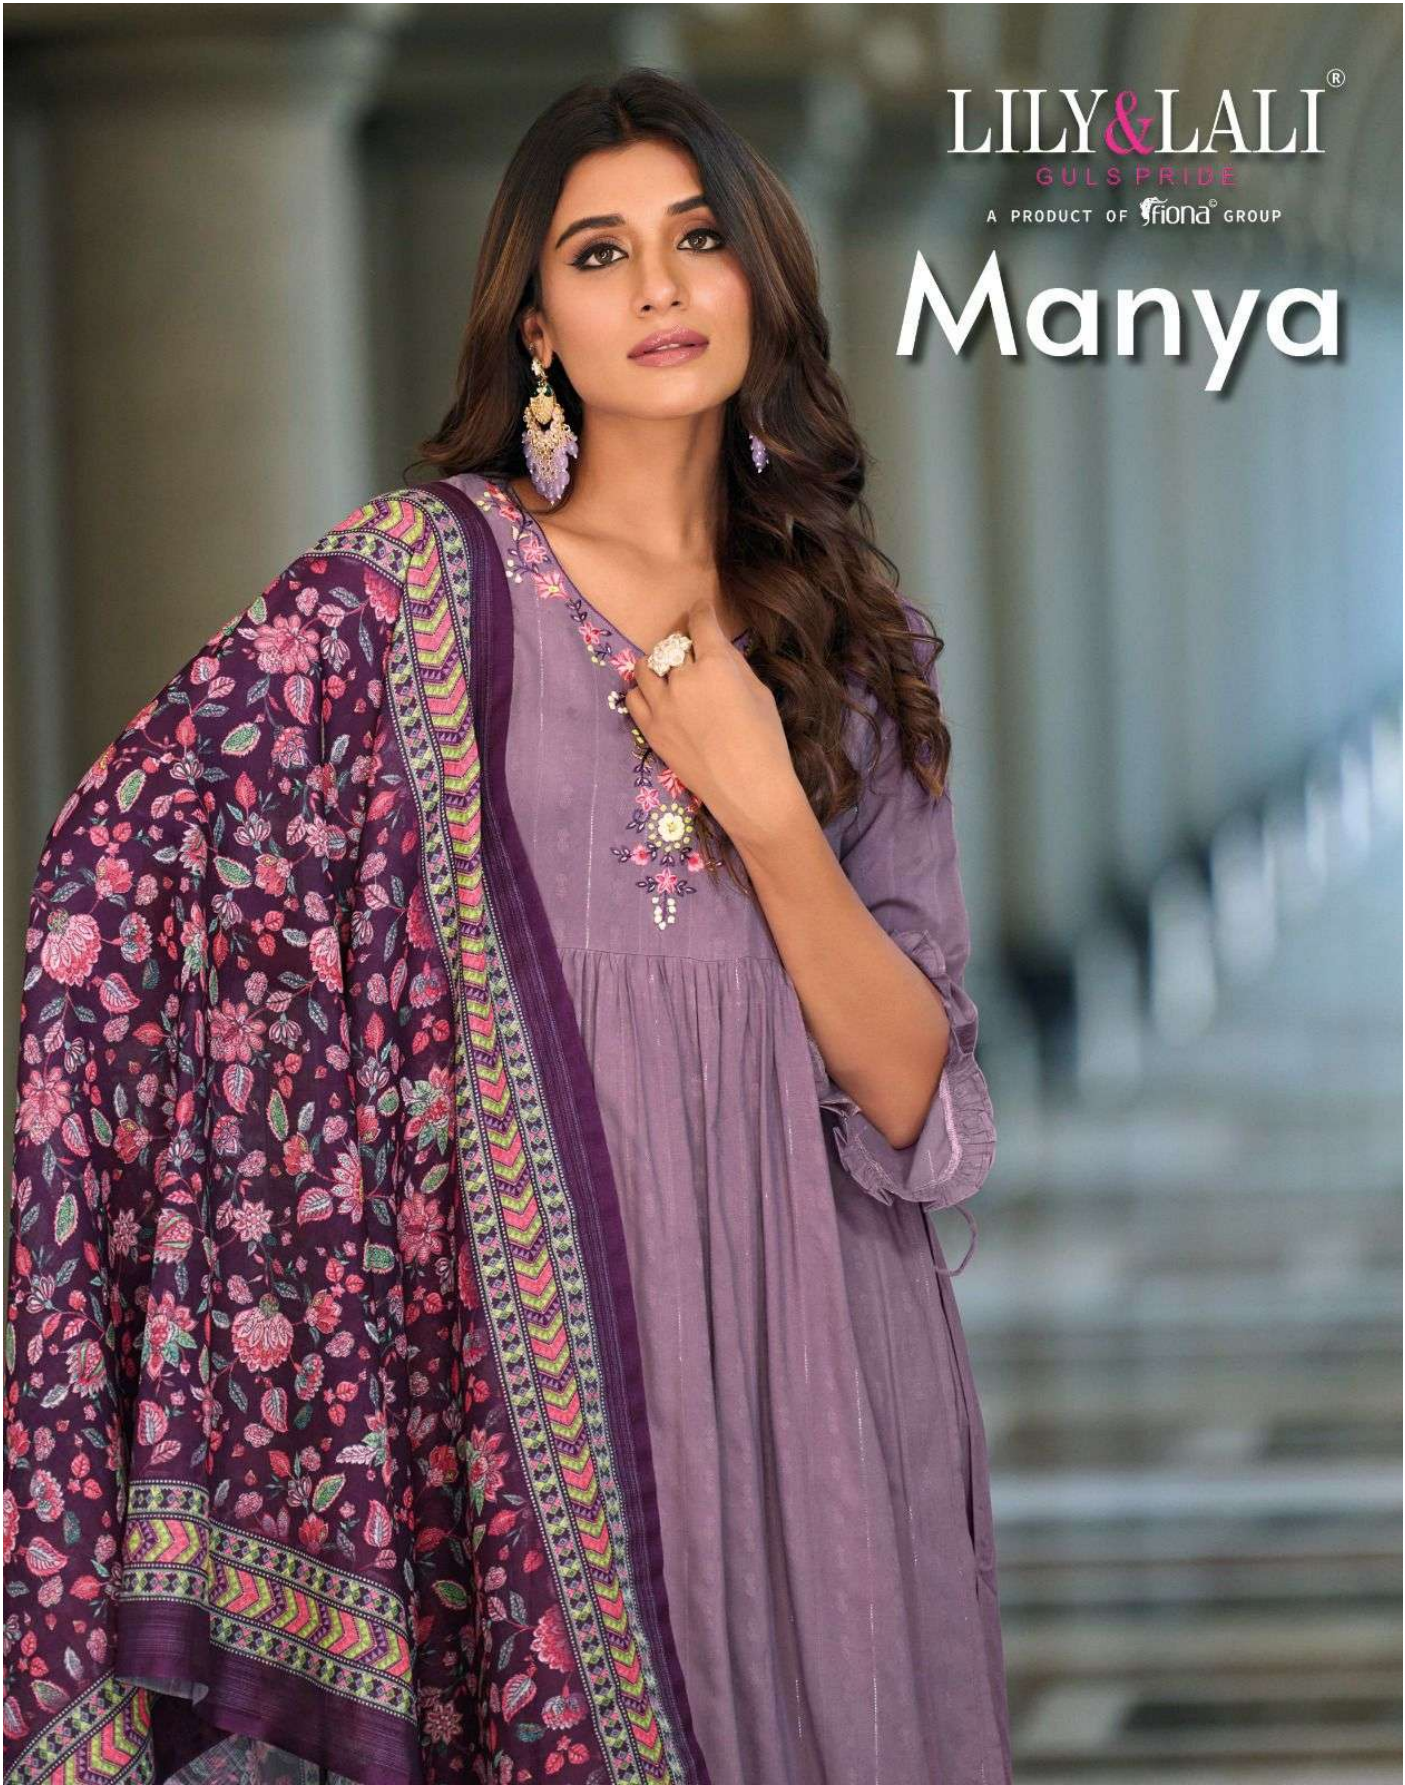

LILY & LALI®
GULSPRIDE

A PRODUCT OF FRONA GROUP

Manya