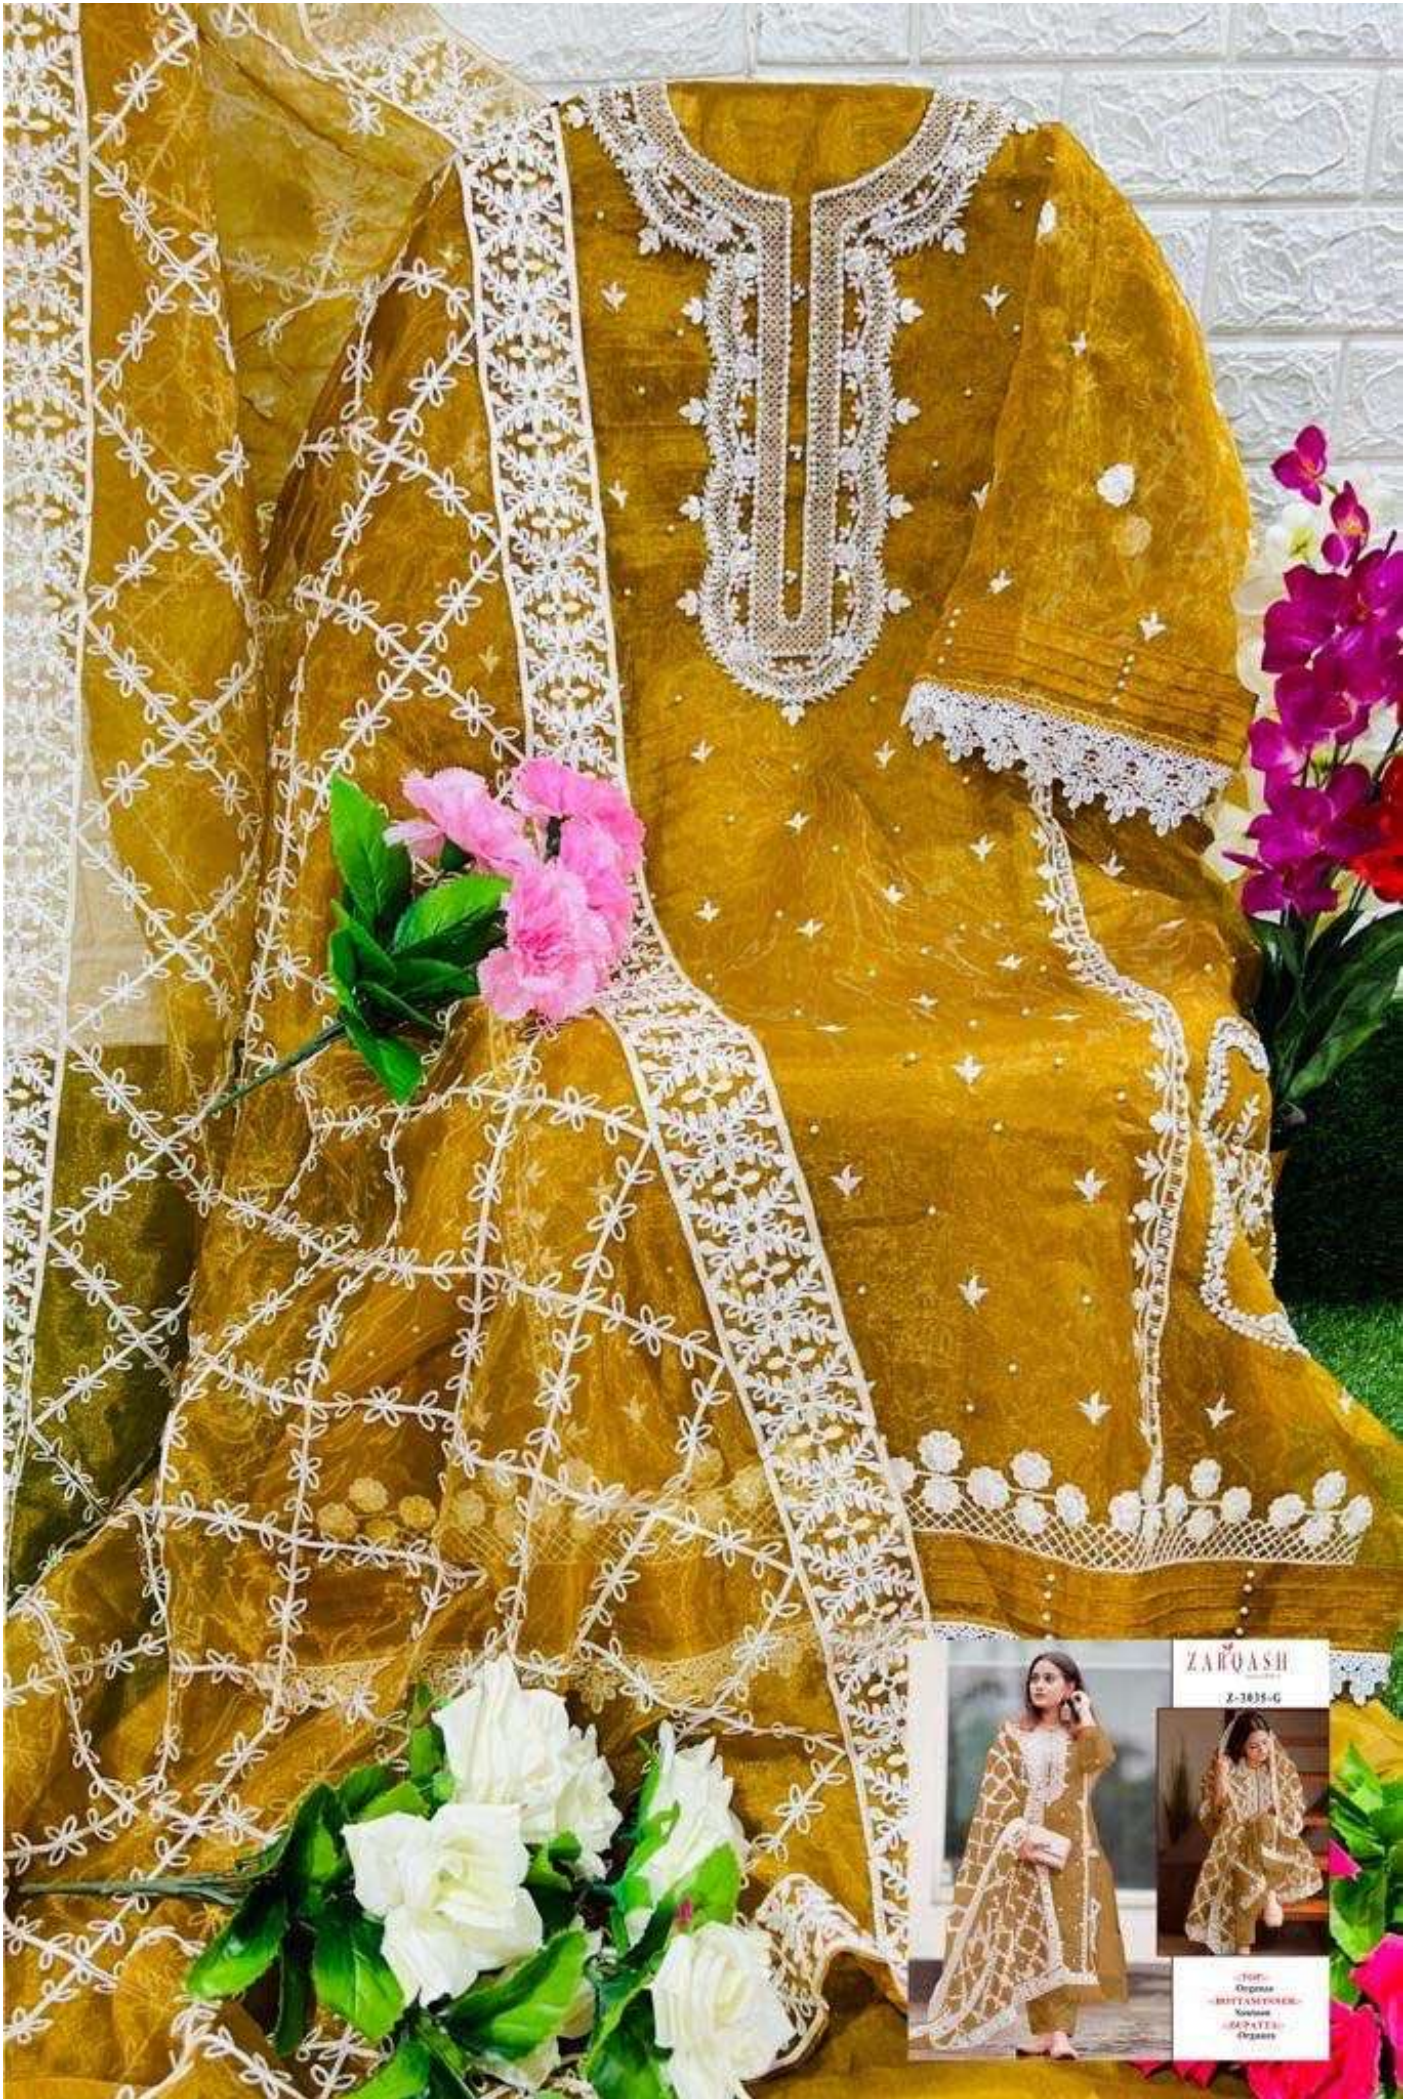

-:TOP:-

Organza

-:BOTTAM/INNER:-

Santoon

-:DUPATTA:-

Organza

ZARQASH
Z-3035-G

100%
ORGANIC
COTTON
SILK
SUEDE
LEATHER