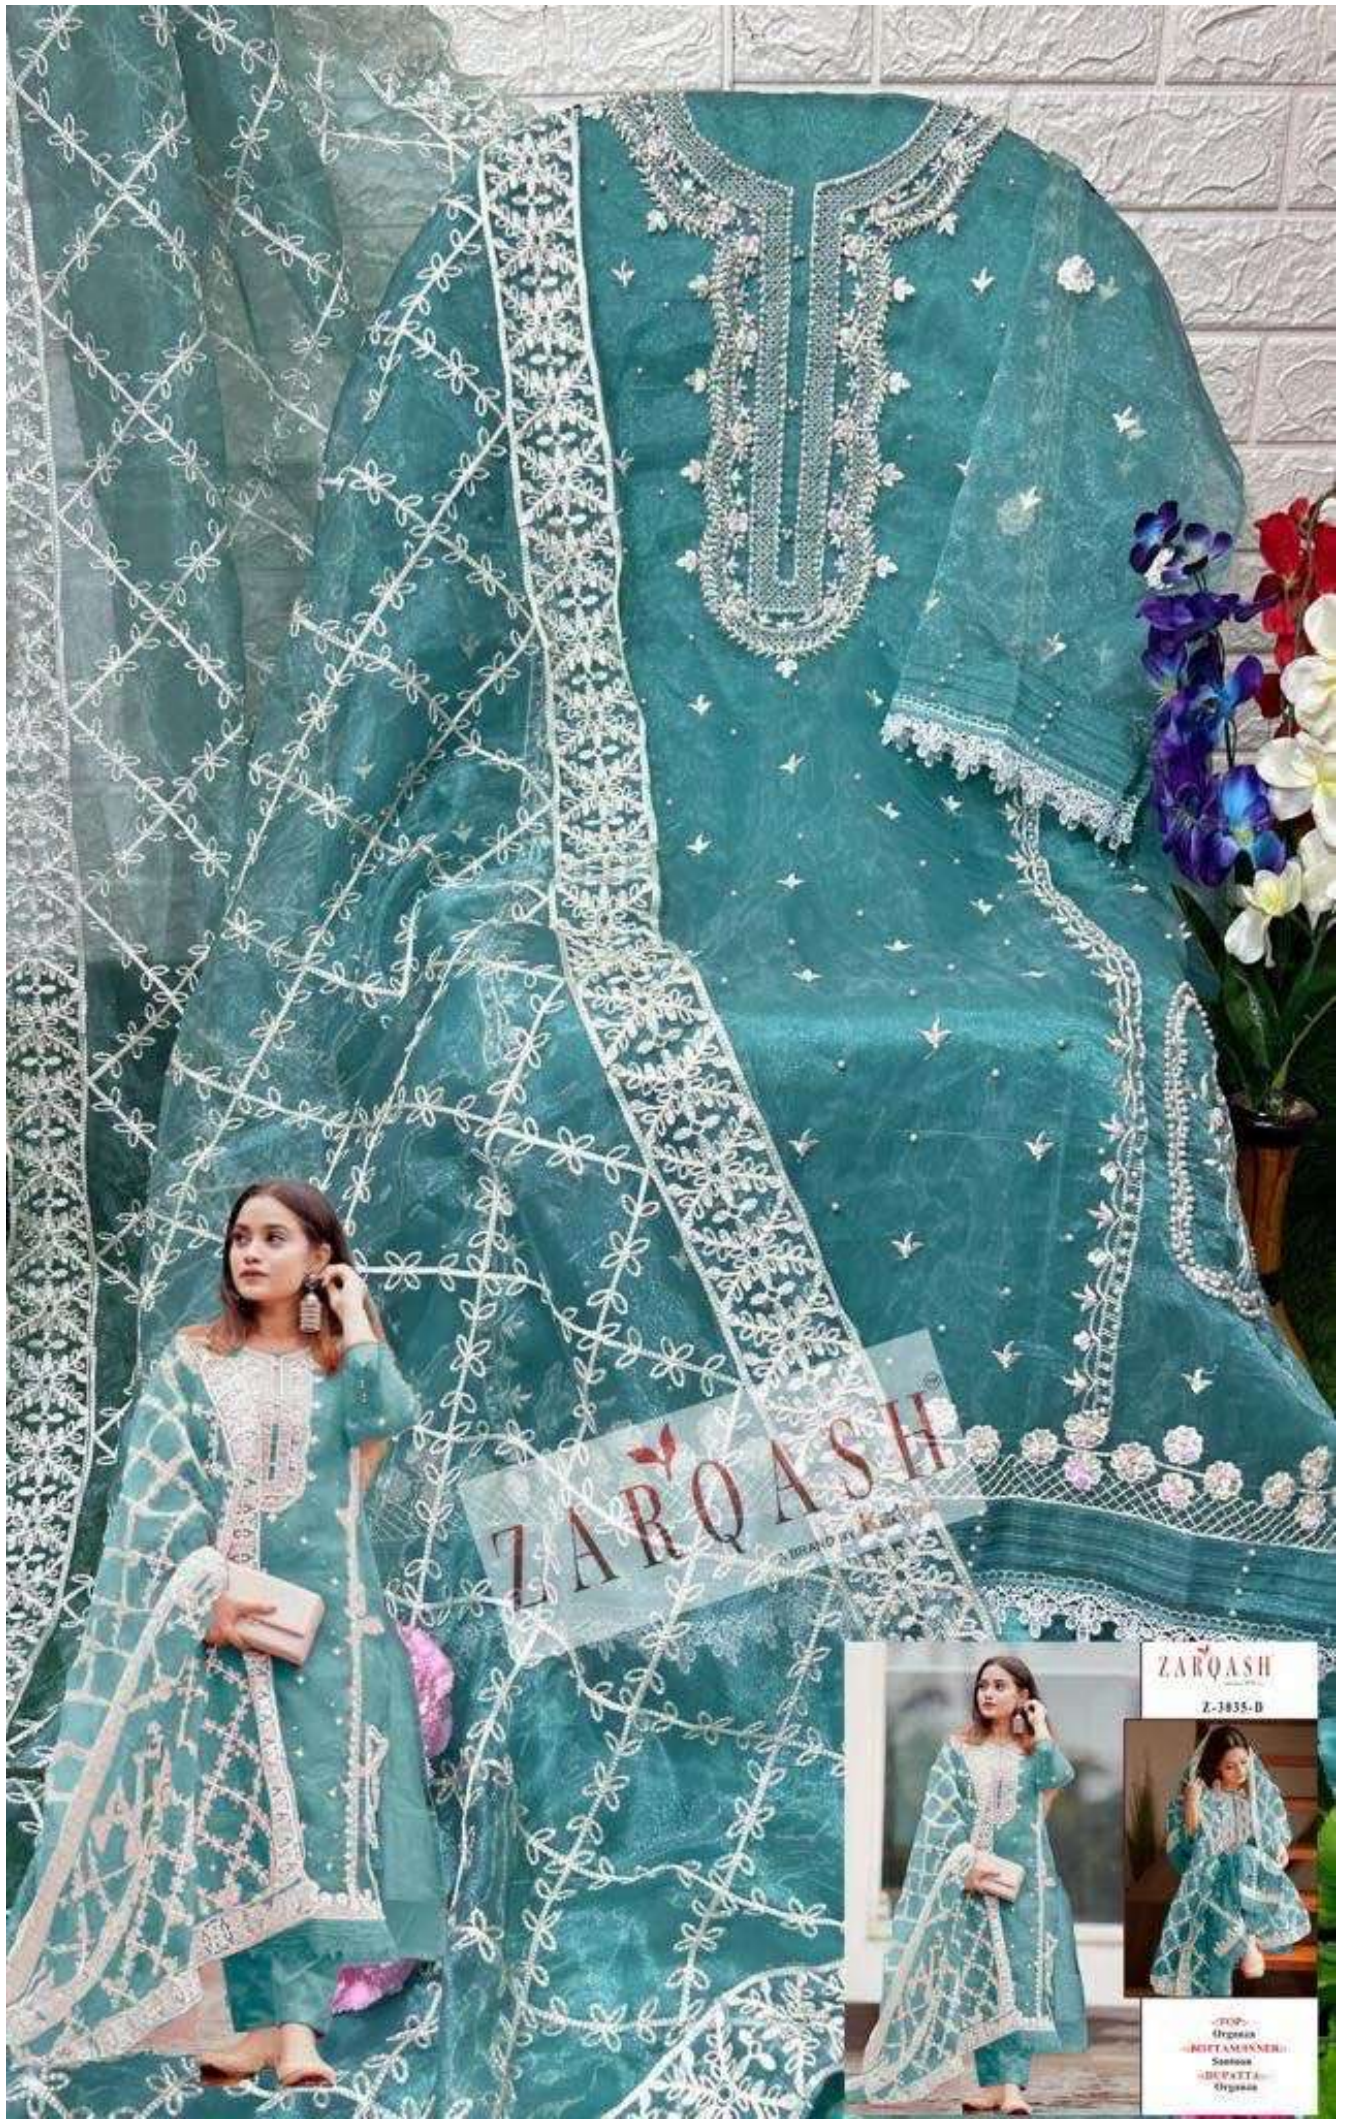

ZARQASH
BRAND BY

ZARQASH
Z-1835-D

TOP: Organza
BUST: AMINER
Sleeves: Satin
DUPATTA: Organza

ZARQASHTM
A BRAND BY KUTAYRA

Z-3035-G

-:TOP:-

Organza

-:BOTTAM/INNER:-

Santoon

-:DUPATTA:-

Organza

ZARQASH

Z-3035-E

TOP: Organza
BOTTOM: Sunbon
DRESS: Organza

ZARQASHTM
A BRAND BY KUTAYRA

Z-3035-E