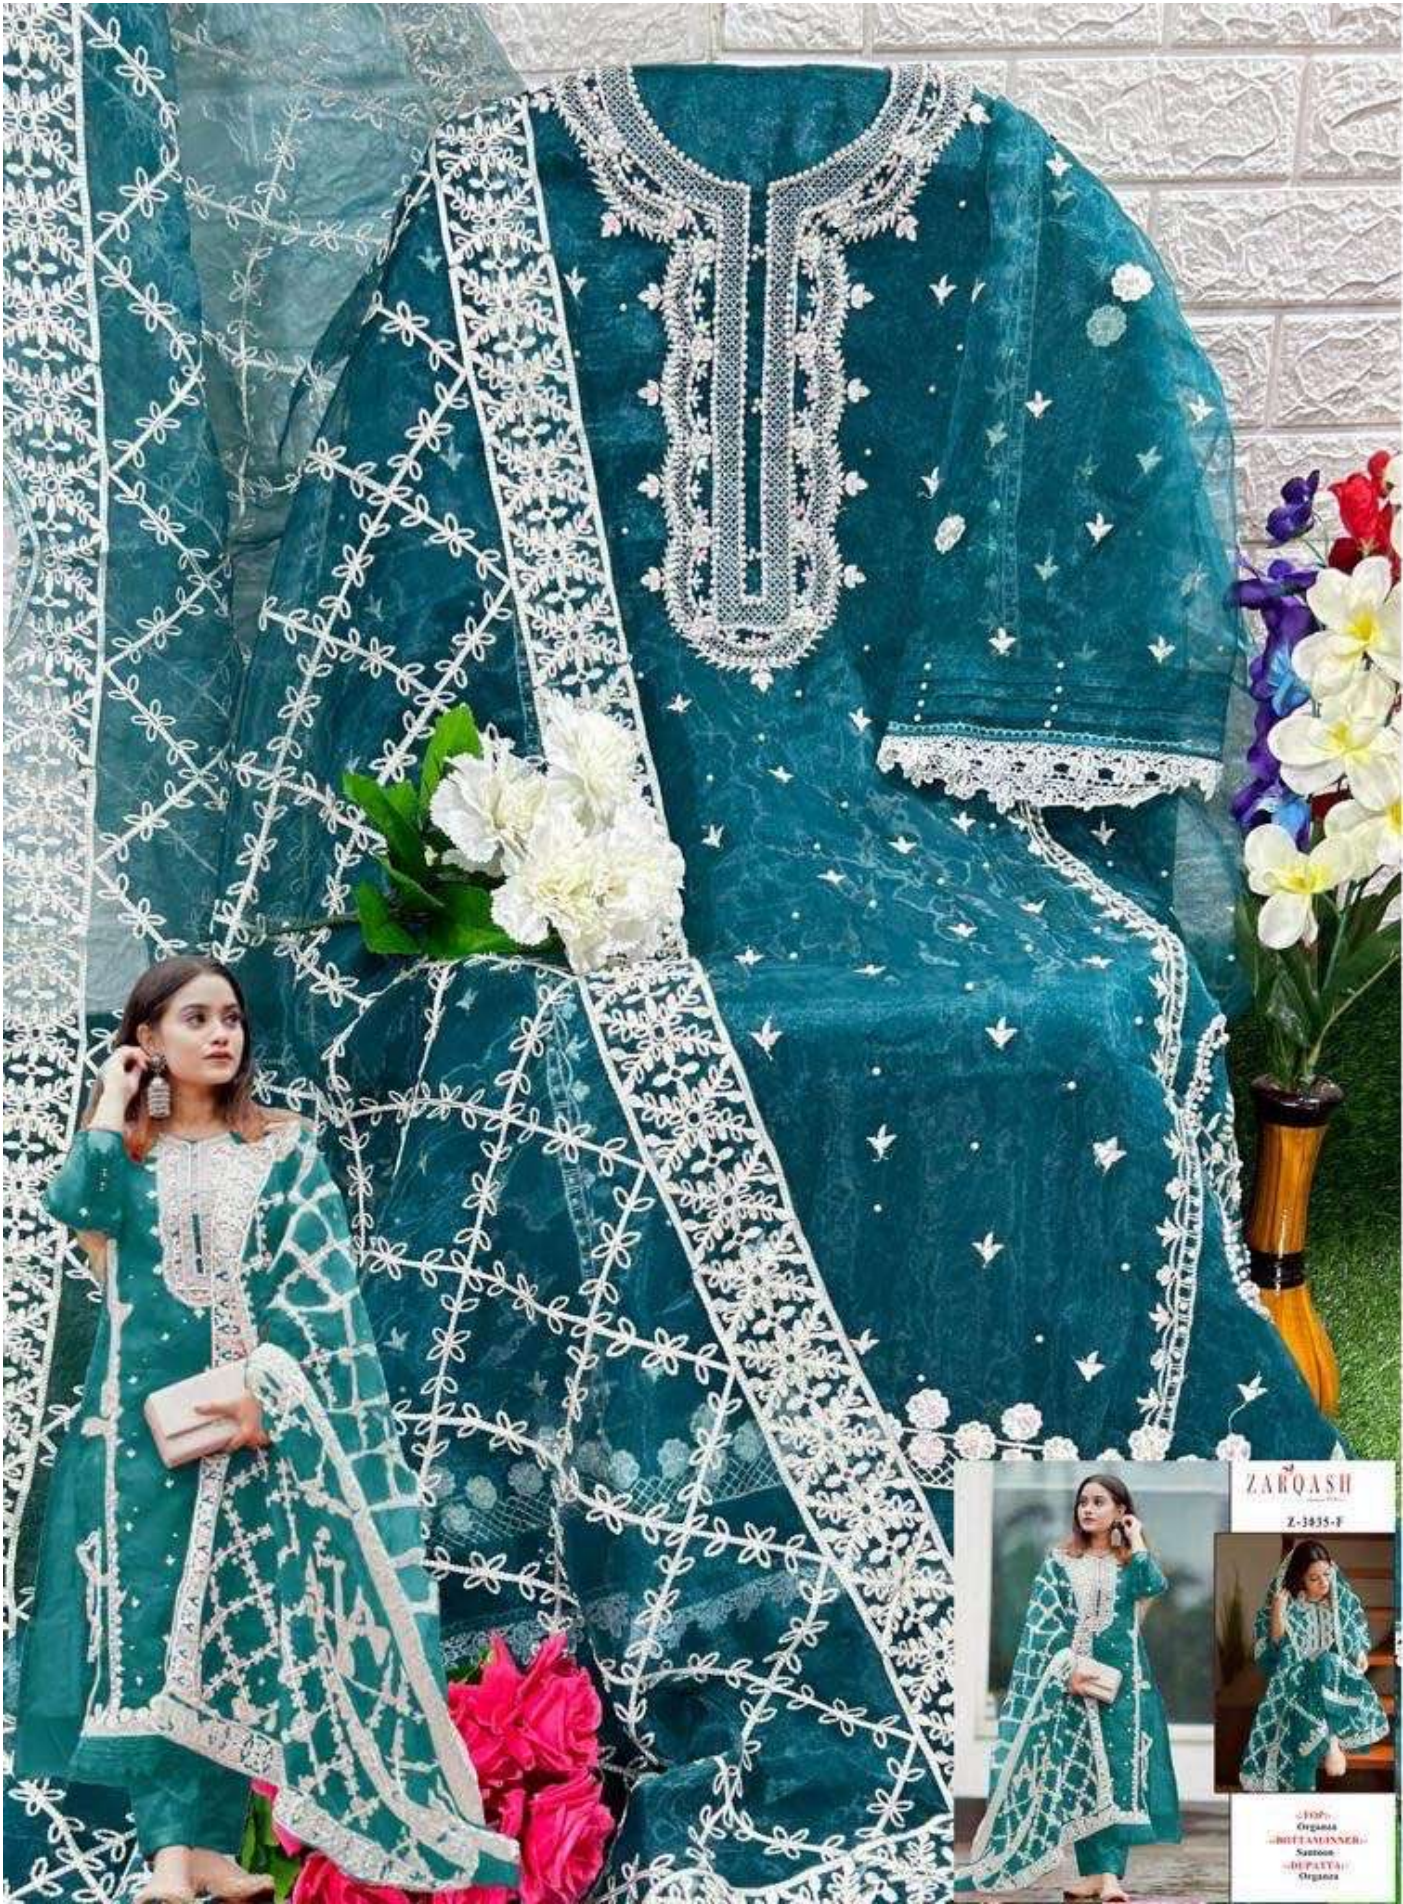

-:TOP:-

Organza

-:BOTTAM/INNER:-

Santoon

-:DUPATTA:-

Organza

ZARQASH
Z-3035-G

100%
ORGANIC
COTTON
SILK
SUEDE
LEATHER