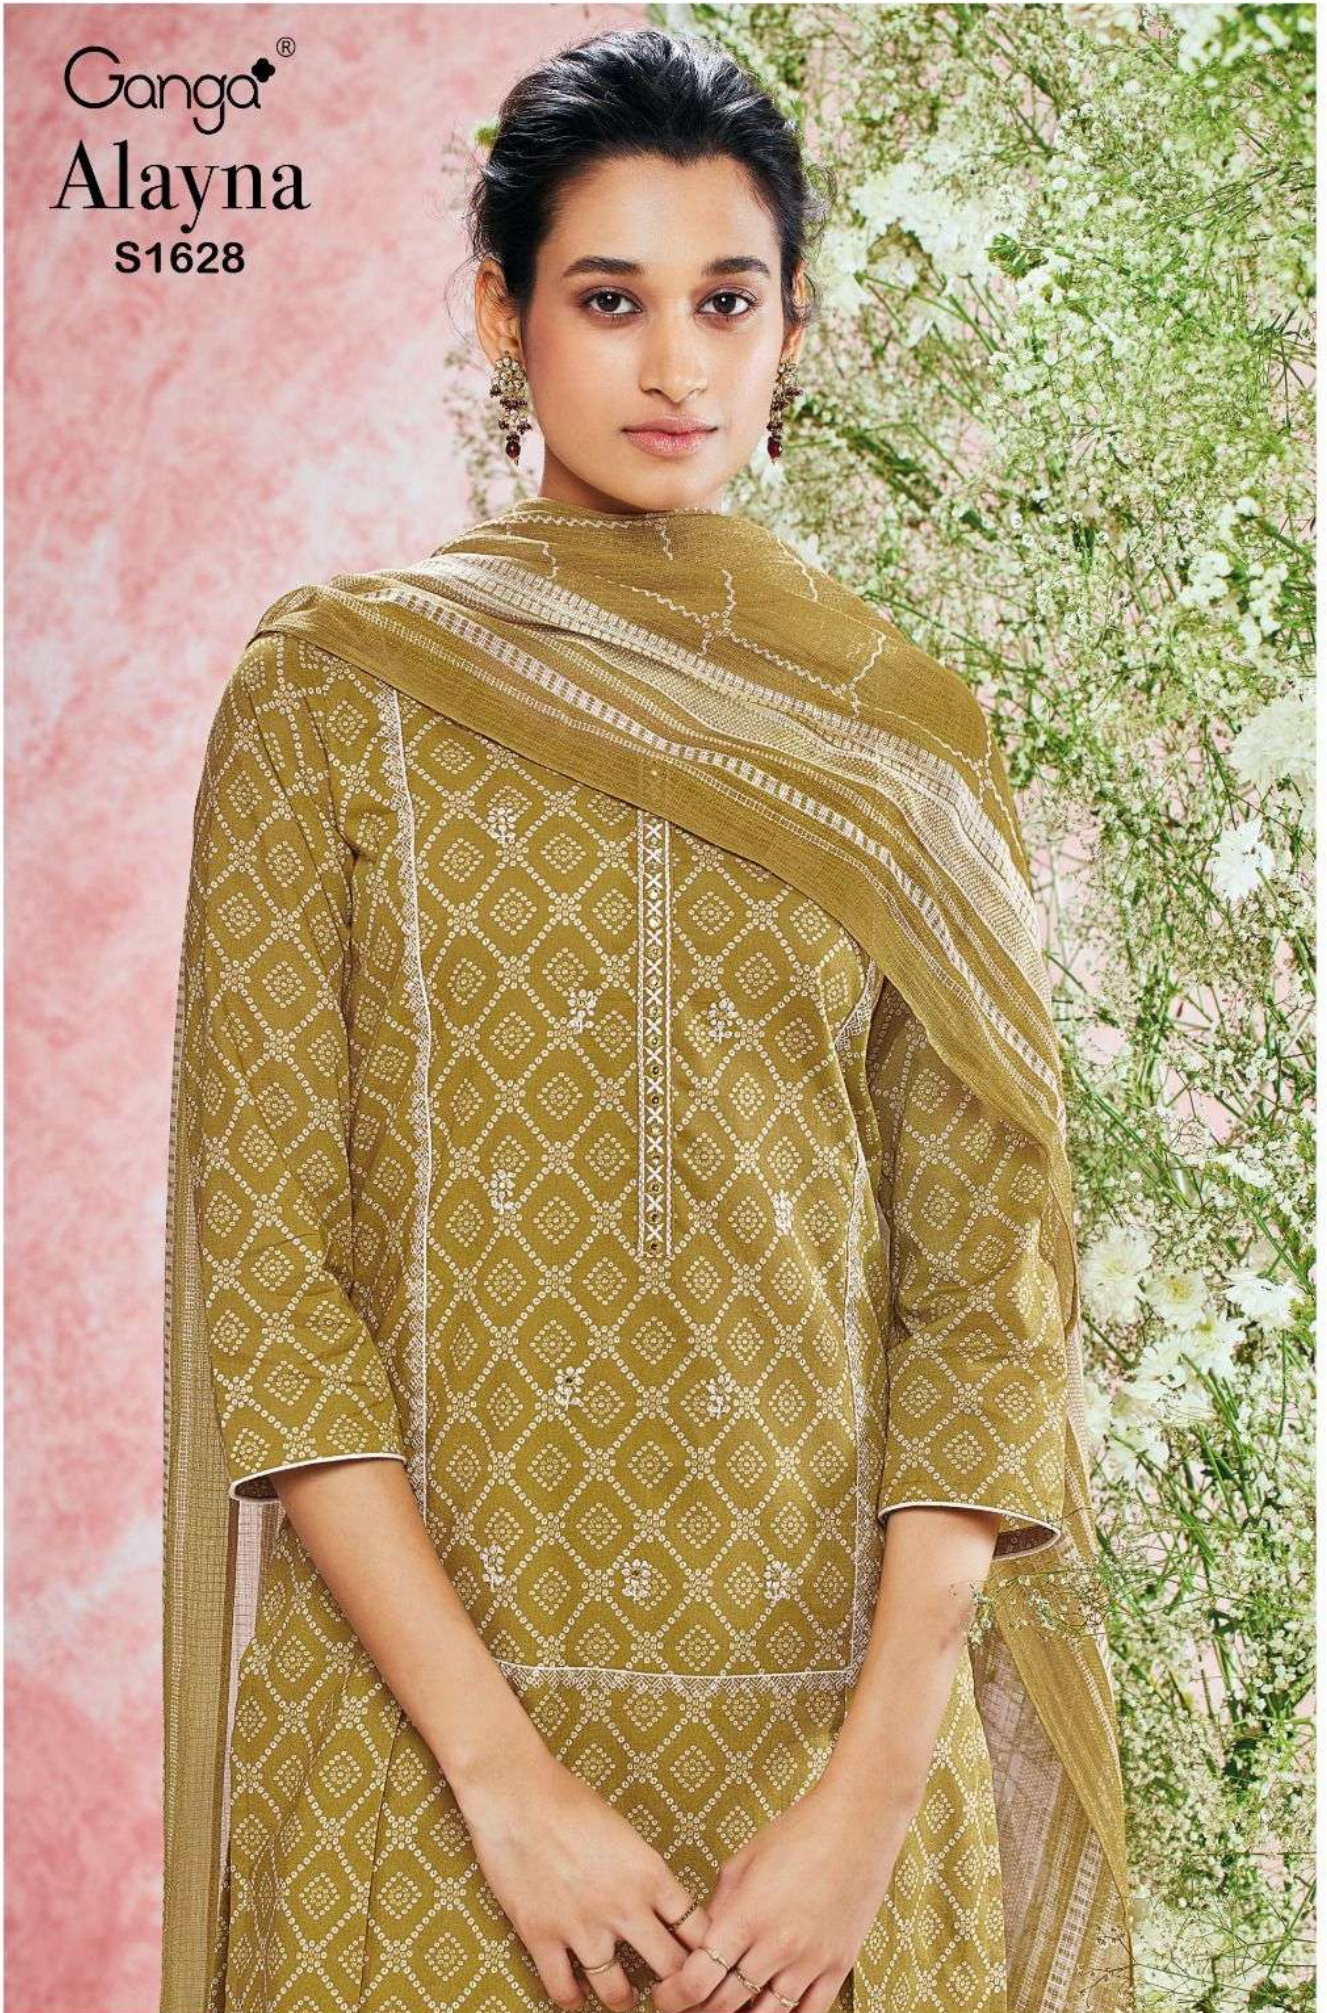

Ganga[®]
Alayna
S1628

S1628-A

Ganga®

Ganga®

Ganga®

S1628-C

Ganga®

S1628-B

S1628-C

S1628-D

Ganga[®]

Alayna

S1628- A/B/C/D

S1628-A

S1628-B

Ganga[®]
Alayna
S1628

PRODUCT NAME	ALAYNA
D.NO.	S1628
DESCRIPTION	<p>TOP PREMIUM COTTON PRINTED WITH EMBROIDERY AND HAND WORK AND COTTON LACE</p> <p>BOTTOM PREMIUM COTTON SOLID</p> <p>DUPATTA FINEST PURE COTTON KOTA CHECKS PRINTED</p>
HSN CODE	520851
WHOLESALE PRICE	1590/- EACH+GST(EXTRA)