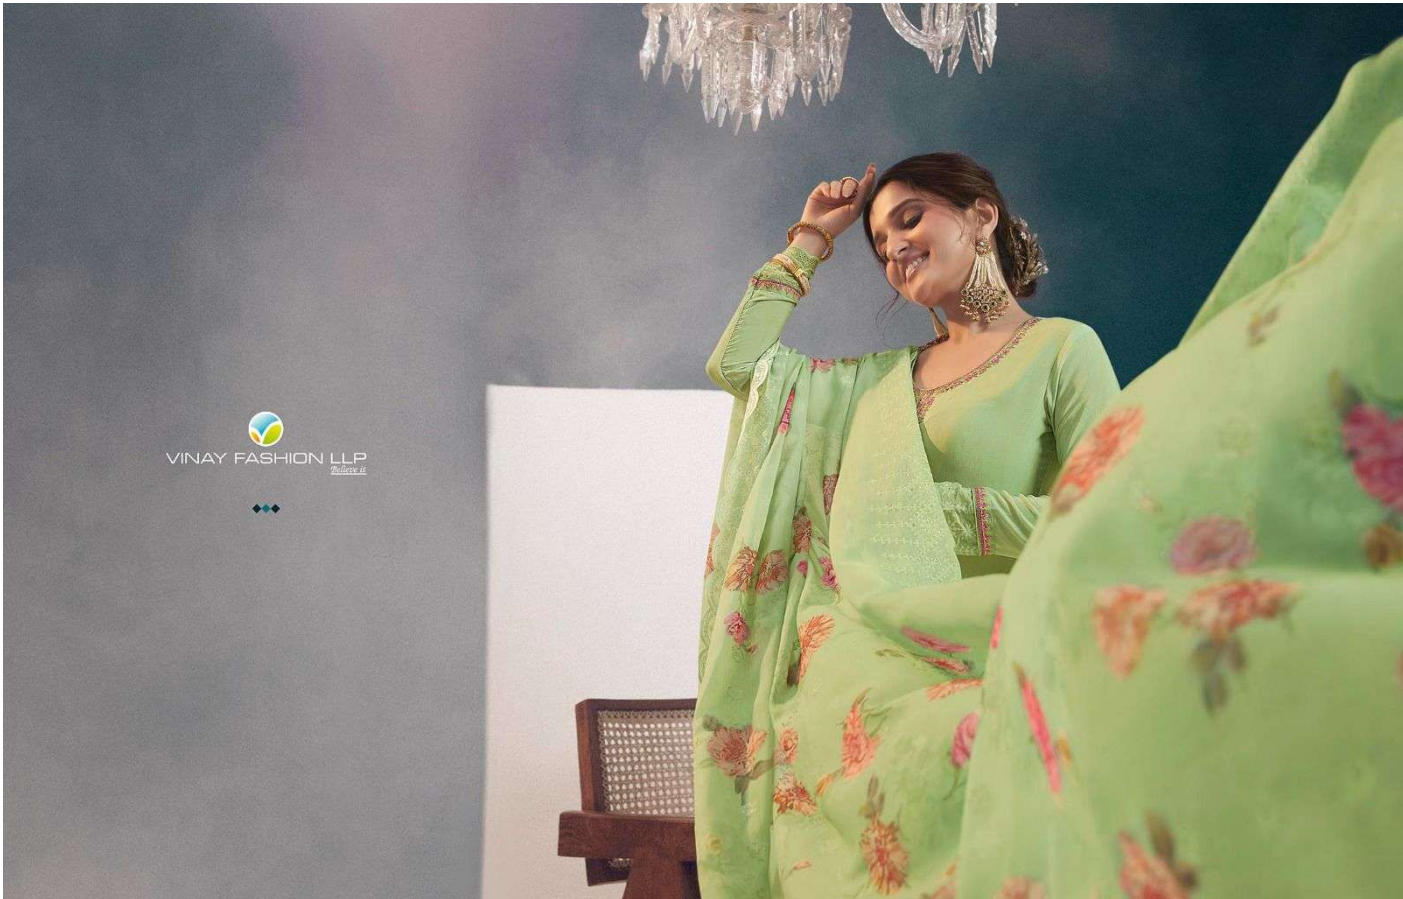

VINAY FASHION LLP
www.vinayfashion.com
◆◆◆