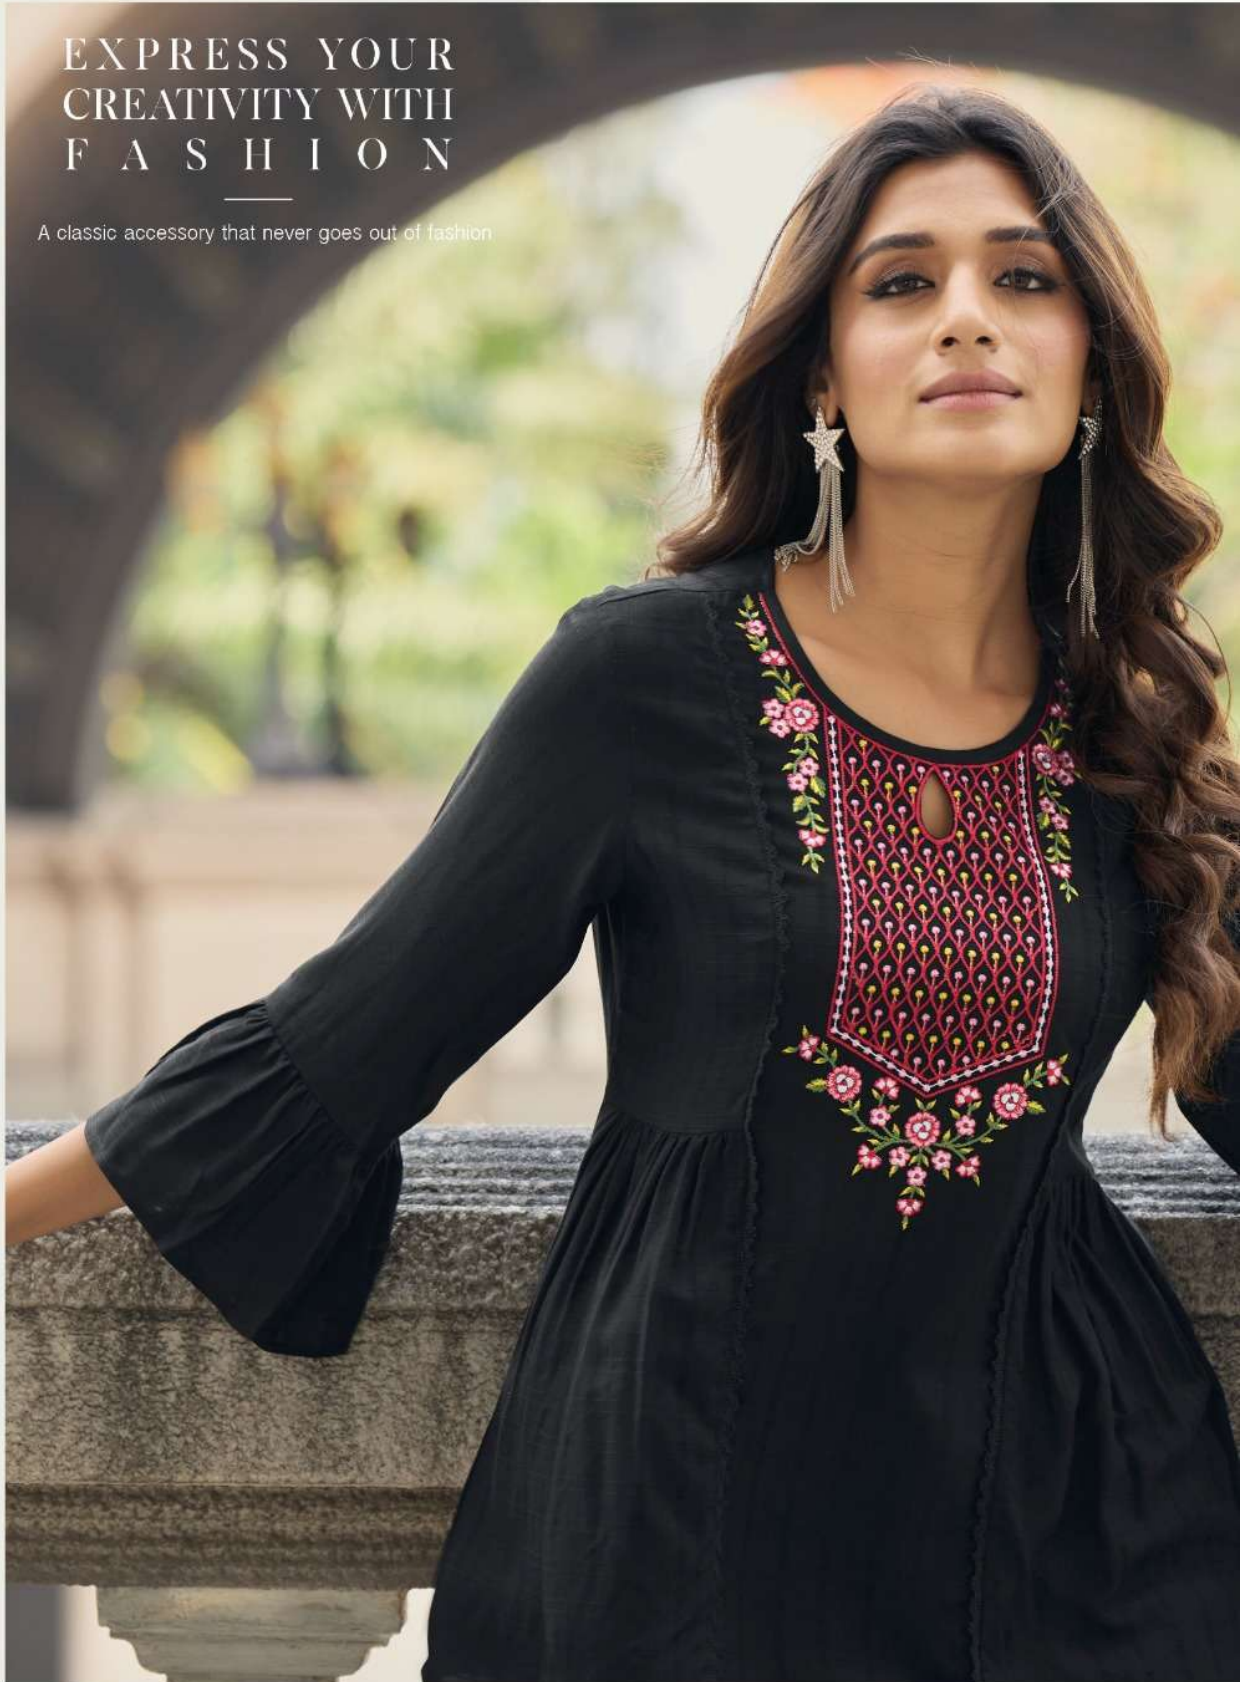

EXPRESS YOUR
CREATIVITY WITH
F A S H I O N

A classic accessory that never goes out of fashion