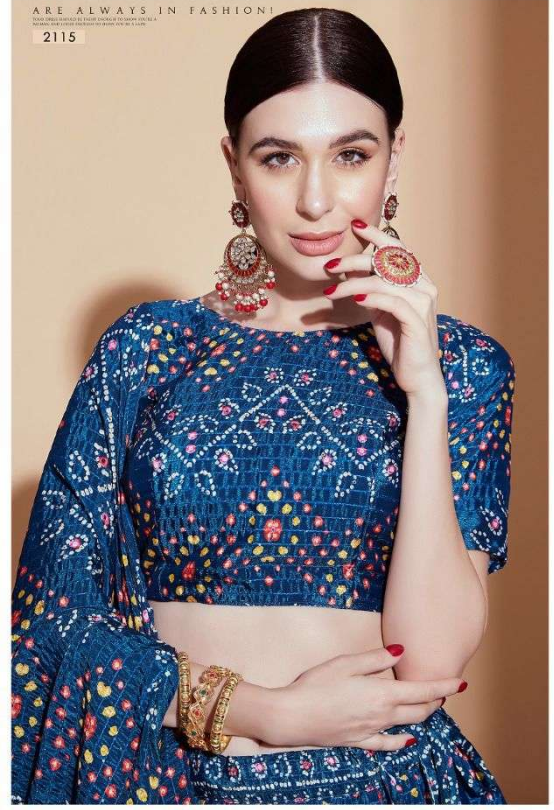

ALEENA
VOL-1

आाawiya®

आaawiyā®

SMILES

ARE ALWAYS IN FASHION!

2115

WEIGHT - 1.5 KG

SKU	MAIN COLOR	LEHENGA FABRIC	BLOUSE FABRIC	DUPATTA FABRIC	DESCRIPTION
2111	PARPAL	CHINON CROCHET	CHINON CROCHET	CHINON CROCHET	DIGITAL PRINT & CORCHET WORK
2112	PEACH	CHINON CROCHET	CHINON CROCHET	CHINON CROCHET	DIGITAL PRINT & CORCHET WORK
2113	BLUE	CHINON CROCHET	CHINON CROCHET	CHINON CROCHET	DIGITAL PRINT & CORCHET WORK
2114	BLUE	CHINON CROCHET	CHINON CROCHET	CHINON CROCHET	DIGITAL PRINT & CORCHET WORK
2115	BLUE	CHINON CROCHET	CHINON CROCHET	CHINON CROCHET	DIGITAL PRINT & CORCHET WORK

- 1) LEHENGA & BLOUSE WORK:- DIGITAL PRINT & CORCHET
- 2) DUPATAA WORK:- DIGITAL PRINT & CORCHET WITH TASSELS
- 3) LEHENGA SEMI-STICH WITH ART SILK INNER & CAN-CAN WITH CANVAS
- 4) LEHENGA LENGTH 42" & WAIST 44"
- 5) LEHENGA FI