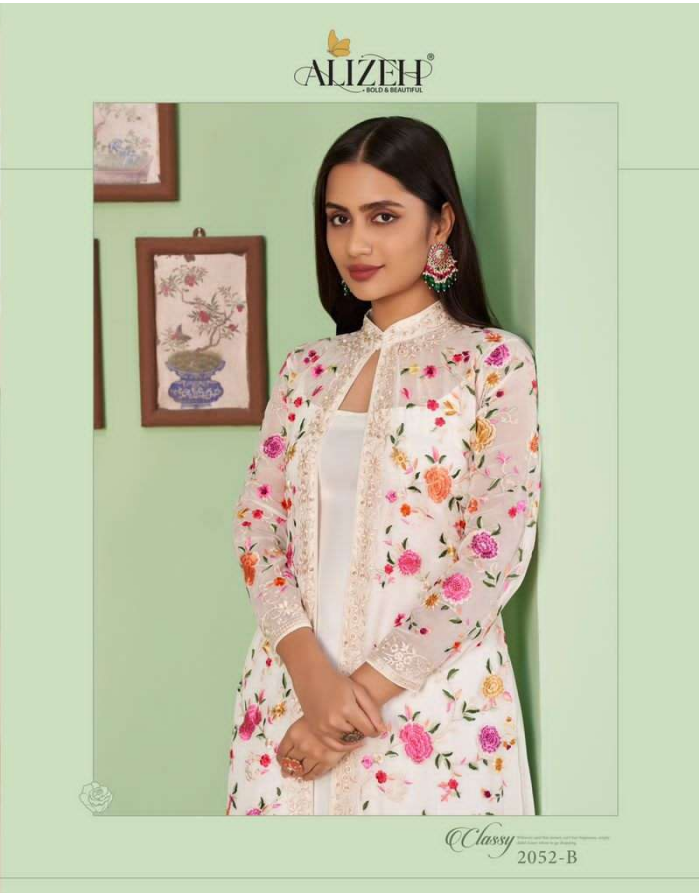

MURAD

VOL-10

ALIZEH
BOLD & BEAUTIFUL

MURAD

VOL-10

ALIZEH
BOLD & BEAUTIFUL

ALIZEH
GOLD & BEAUTIFUL

Classy
2052-B

ALIZEH
GOLD & BEAUTY

Angelic
2052-C

ALIZEH
BOLD & BEAUTIFUL

Angelic
2052-C

 **ALIZEH**[®]
- BOLD & BEAUTIFUL

ALIZEH
BOLD & BEAUTIFUL

Gorgeous
2052-D

ALIZEH
BOLD & BEAUTIFUL

D. NO	COLOR	RATE
2052-A	BLACK	2195
2052-B	OFF WHITE	2195
2052-C	BLUE	2195
2052-D	LIGHT BROWN	2195
TOTAL	4 PIECES	8780/-

*12% GST EXTRA

FABRIC DESCRIPTION:

JACKET – ALIZEH GEORGETTE, INNER & BOTTOM - DULL SANTOON

DUPATTA - NET

WORK DESCRIPTION:

JACKET STYLE SUIT IN FLORAL MULTI THREAD, ZARI AND SEQUINS EMBROIDERY WITTH PANEL

SIZE DETAILS:

TOP- SEMI STITCHED UP TO SIZE 44" BUST

DUPATTA- 2.25 MTRS

ALIZEH
GOLD & BEAUTIFUL