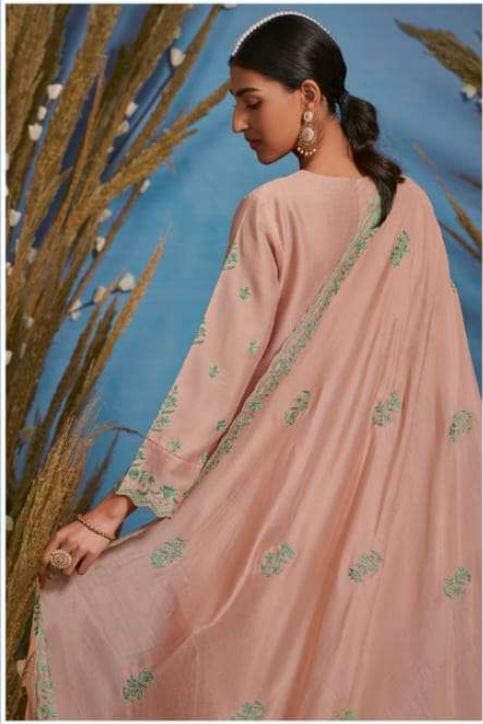

KIMORA®

Rutba

KIMORA

• 2 1 1 5 •

KIMORO

KIMONO

KIMORA

KIMORA

• 2117 •

KIMORA

• 2111 •

KIMORO

KIMORA

• 2112 •

KIMORA

KIMORA

: TOP :

Slub cotton with placement embroidery, scalloped border on hemline and sleeves

: DUPATTA :

Cotton with four side scalloped embroidery border and buttis

: BOTTOM :

Cotton satin solid

.. DESIGN NO ..

2111 TO 2118