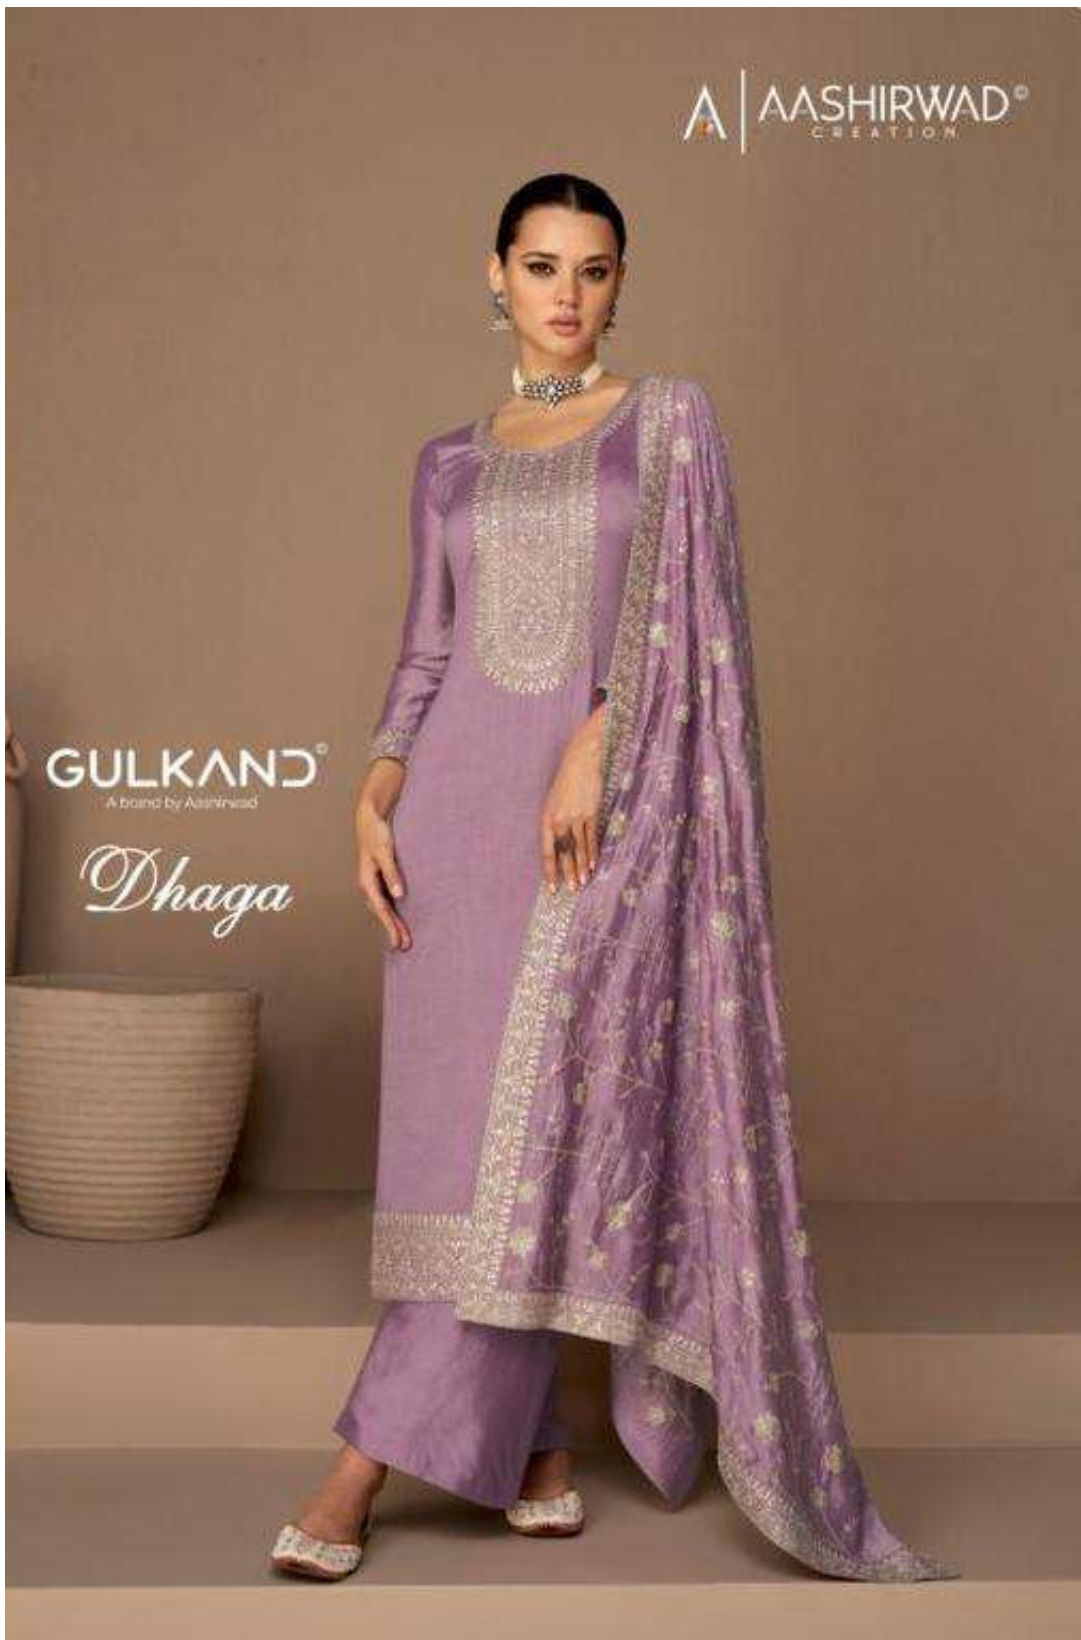

1699

PREMIUM SILK

A-9527

A | AASHIRWAD[®]
CREATION

GULKAND[®]
A brand by Aashirwad

Dhaga

A - 9522

A | AASHIRWAD®
CREATION