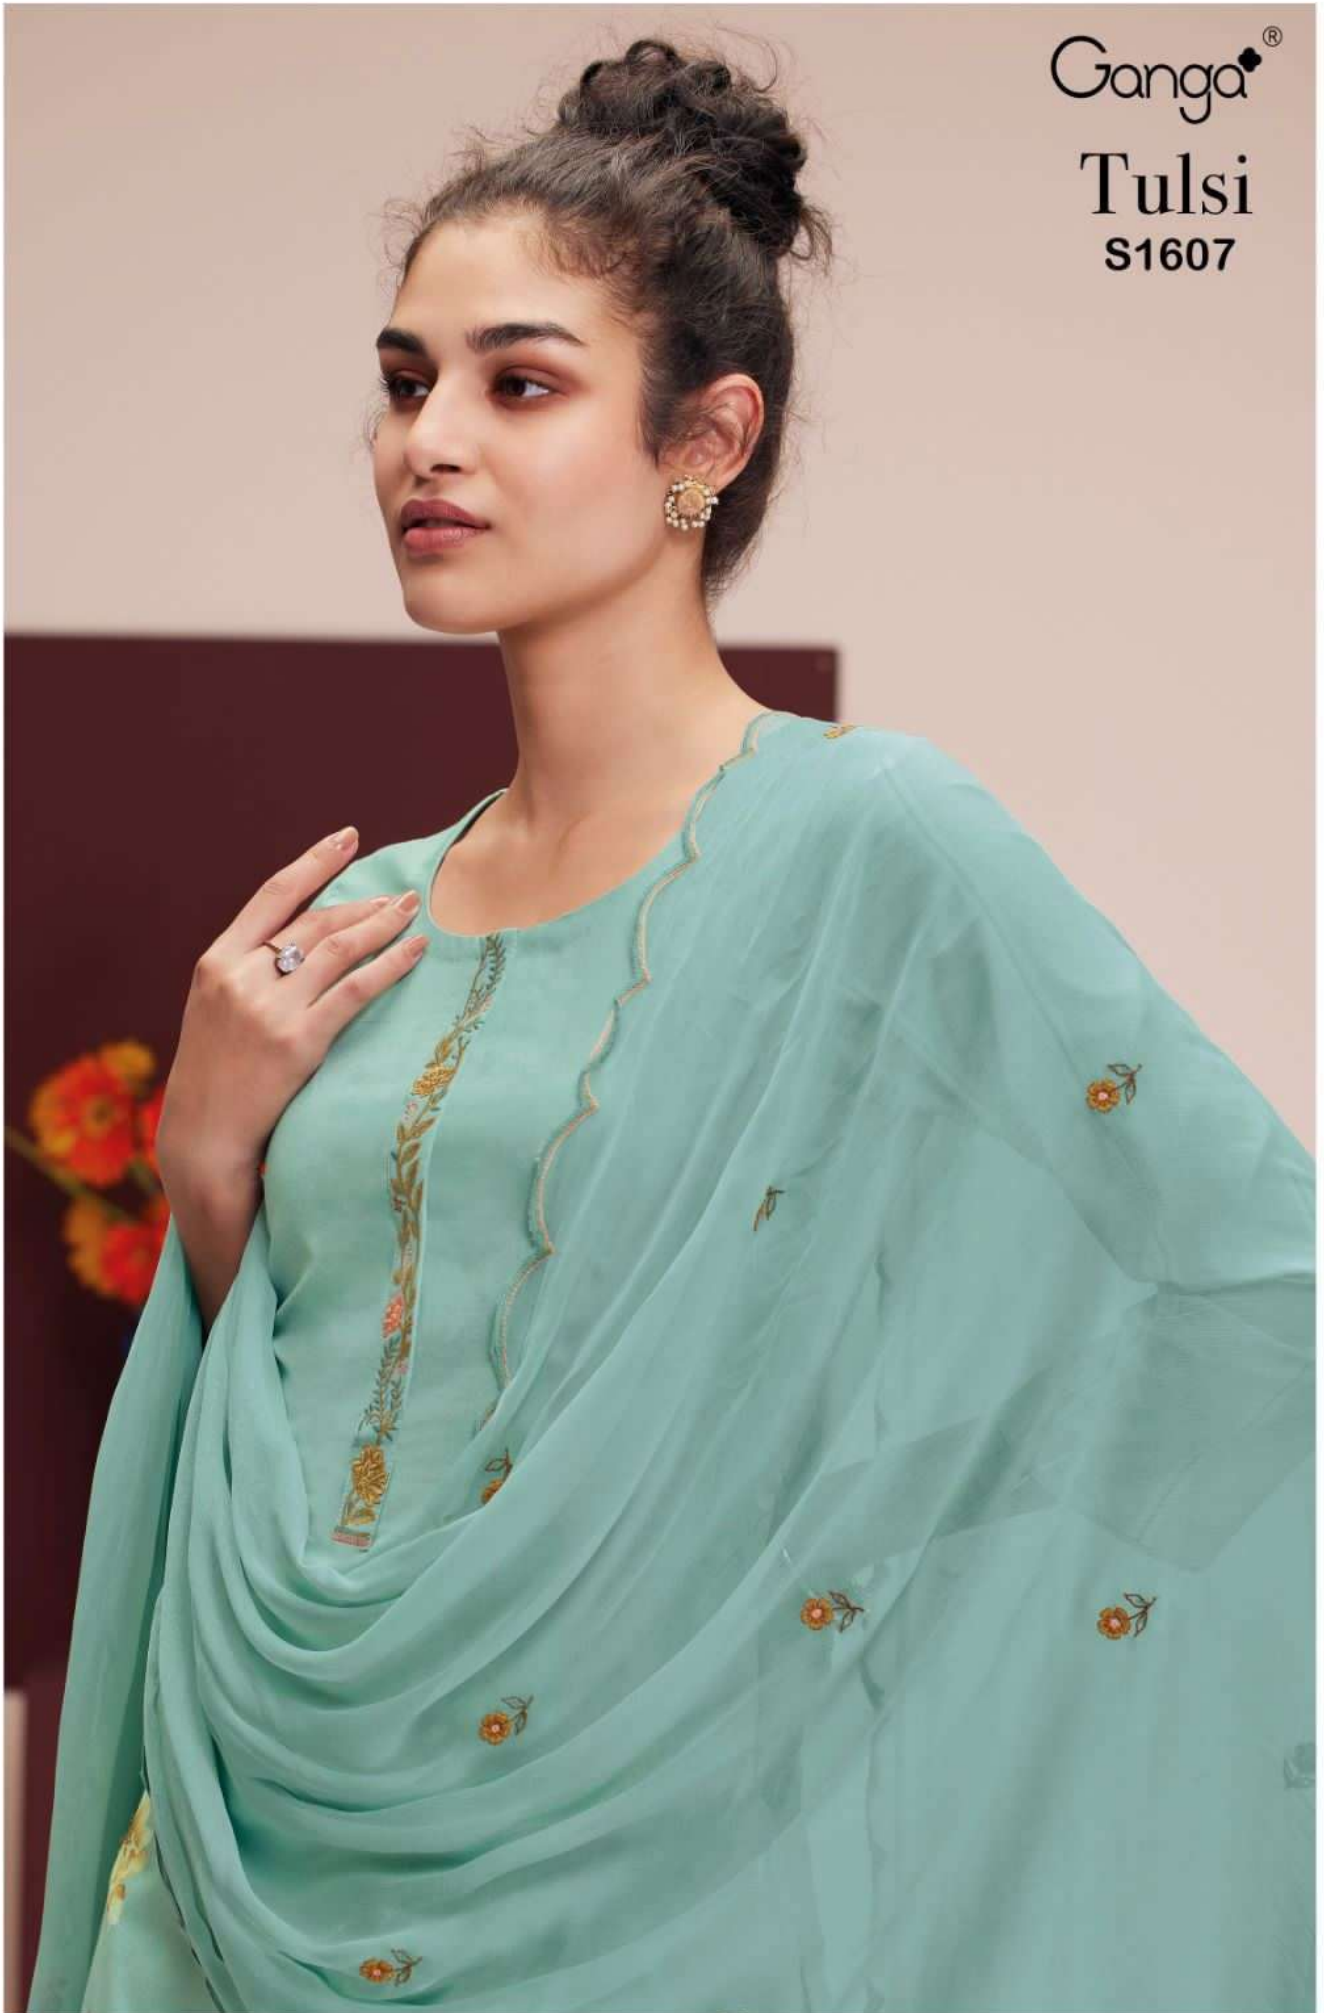

Ganga®

Ganga®

Tulsi

S1607

S1607-A

Ganga®

S1607-C

S1607-D

Ganga<sup>®</sup>

Tulsi

S1607- A/B/C/D

Ganga®

S1607-A

S1607-B

S1607-C

S1607-B

PRODUCT NAME	<b><i>TULSI</i></b>
D.NO.	S1607
DESCRIPTION	<p><b>TOP</b> PREMIUM COTTON PRINTED WITH EMBROIDERY AND HAND WORK</p> <p><b>BOTTOM</b> PREMIUM COTTON SOLID</p> <p><b>DUPATTA</b> PURE CHIFFON SOLID WITH EMBROIDERY AND CUT WORK</p>
HSN CODE	<b>520851</b>
WHOLESALE PRICE	<b>1640/- EACH+GST(EXTRA)</b>