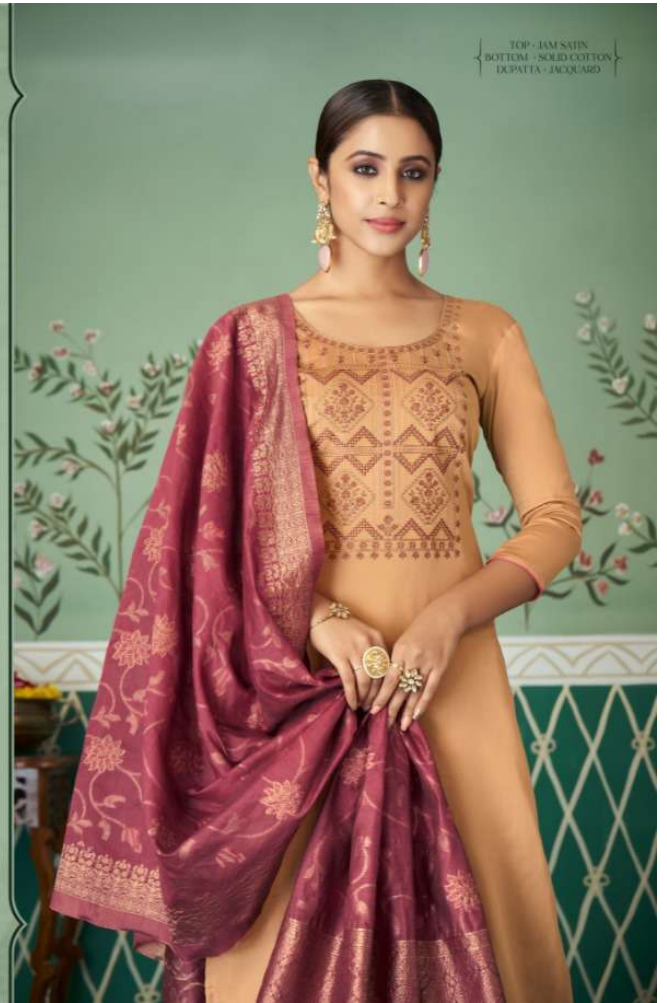

Leela
A Brand by LCTM

AMORA

Leela
A Brand by LCTM

AMORA

Leela
A Brand by LCTM

Amora

TOP :-
JAM SATIN

BOTTOM :-
SOLID COTTON

Amora • 1002

Amora • 1003

Amora • 1004

Amora • 1005

Amora • 1006

Amora • 1002

TOP - JAM SATIN
BOTTOM - SOLID COTTON
DUPATTA - JACQUARD

TOP - JAM SATEEN
BOTTOM - SOLID COTTON
DUPATTA - JACQUARD