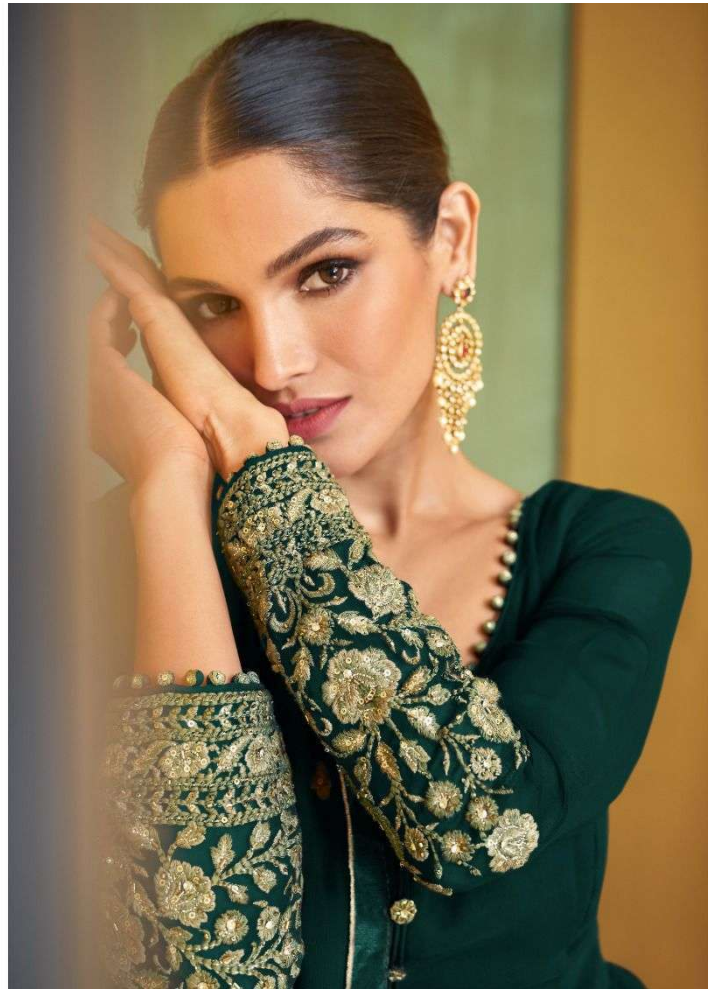

INSPIRE
897 32 38059

SAYURI[®]
Designer

ALIZEH
GOLD

INSPIRE
897 32 38059

SAYURI®
Designer

ALIZEH
GOLD

SAYURI[®]
Designer
ALIZEH
GOLD

5220

5220-A

5220-D

5220-B

5220-C

SAYURI[®]
Designer
ALIZEH
GOLD