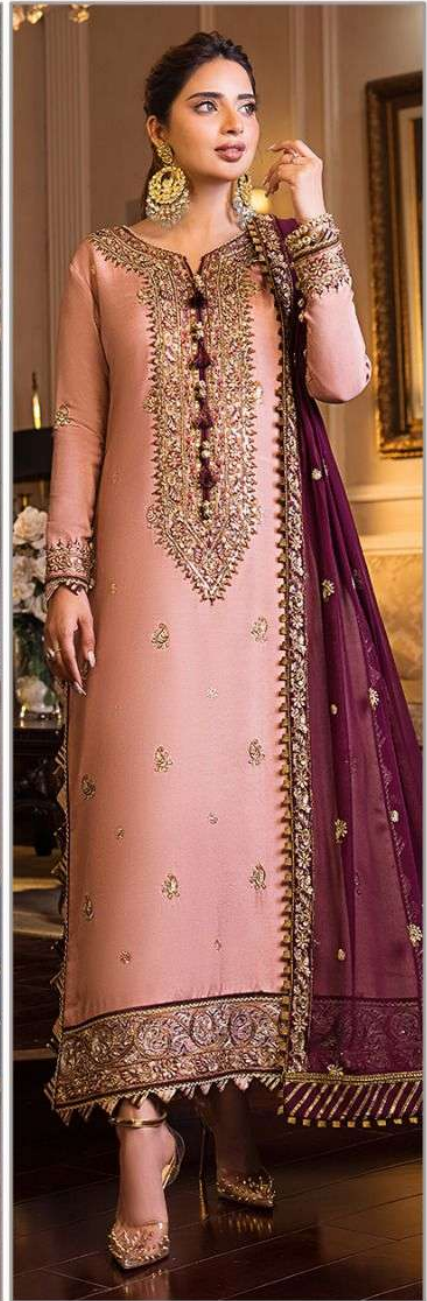

ZAHA
KHUSHBU
Vol-4

KHUSHBU
Vol-4

TOP Faux Georgette
with Embroidery

ZAHA

BOTTOM-INNER Dull santoon

D.No.10134

DUPATTA Nazmin with
Embroidery

KHUSHBU Vol-4
ZAHA D.No. 10134
TOP Faux Georgette with Embroidery
BOTTOM INNER Dual sambhoos
DUPATTA Netting with Embroidery

KHUSHBU
Vol-4

TOP Faux Georgette
with Embroidery

ZAHA

BOTTOM-INNER Dull santoon

D.No.10135

DUPATTA Nazmin with
Embroidery

KHUSHBU Vol-4 **ZAHA** D.No.10135
TOP Faux Georgette with Embroidery BOTTOM-INT DUPATTA Nardin with Embroidery

ZAHA

KHUSHBU

Vol-4

TOP
Faux Georgette
with Embroidery

BOTTOM-INNER
Dull santoon

DUPATTA
Nazmin with
Embroidery

10134

10135