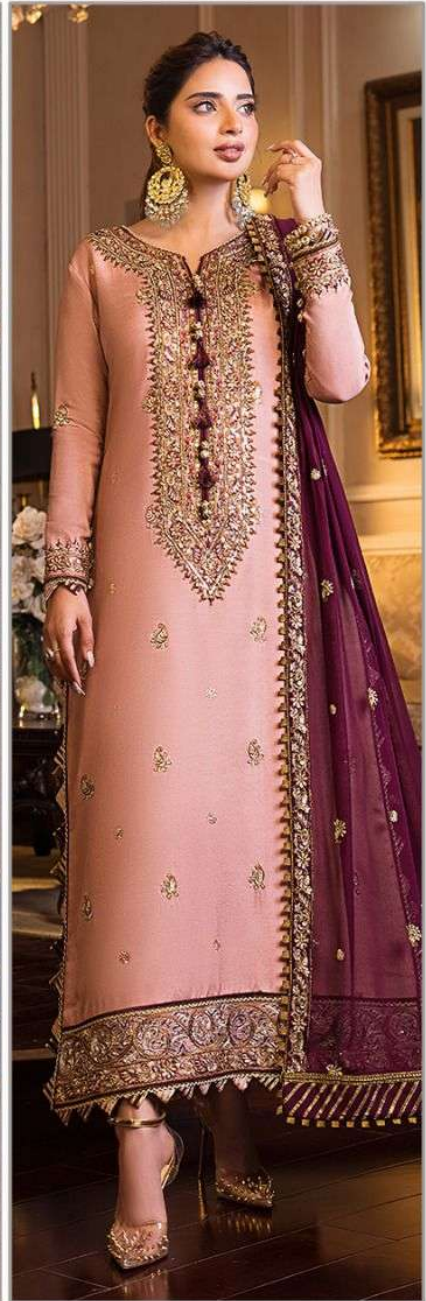

ZAHA
KHUSHBU
Vol-4

KHUSHBU
Vol-4

TOP Faux Georgette
with Embroidery

ZAHA

BOTTOM-INNER Dull santoon

D.No.10134

DUPATTA Nazmin with
Embroidery

KHUSHBU Vol-4
ZAHA D.No. 10134

**ZAHA**

KHUSHBU

Vol-4

TOP
Faux Georgette
with Embroidery

BOTTOM-INNER
Dull santoon

DUPATTA
Nazmin with
Embroidery

10134

10135