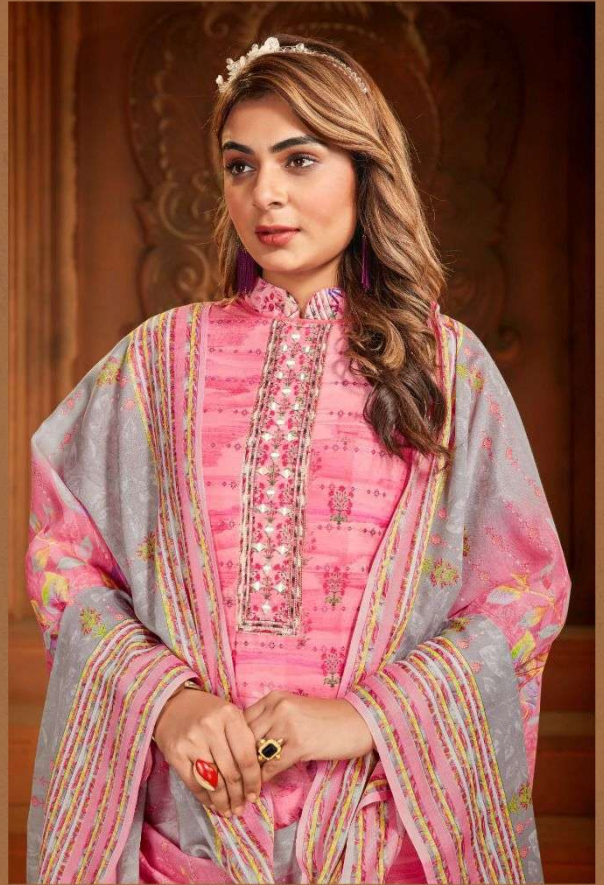

Shiv
Gori GSM™
Silk Mills

Salma

Shiv
Gori GSM™
Silk Mills

Salma

COLOUR ME BEAUTIFUL

IN THE WORLD OF TRENDS, WE MAKE PEOPLE LOOKS CLASSY.

D.No.1003

SPRING INTO STYLE

ENJOY THE STYLISH SERIES WHICH IS AN AMALGAMATION OF BEAUTY

Shree
Gori CSMTM
Silk Mills
Salma

D. No. 1001

D. No. 1002

D. No. 1003

D. No. 1004

D. No. 1005

D. No. 1006