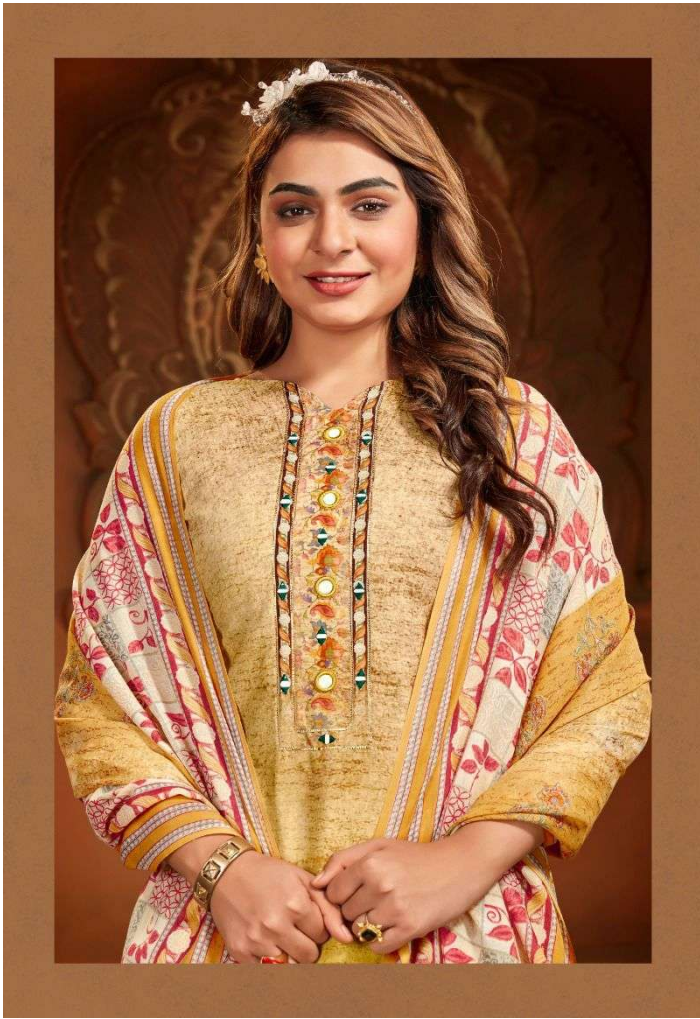

Shiv
Gori GSM™
Silk Mills

Salma

Shiv
Gori GSM™
Silk Mills

Salma

COLOUR ME BEAUTIFUL

IN THE WORLD OF TRENDS, WE MAKE PEOPLE LOOKS CLASSY.

D.No.1003

SPRING INTO STYLE

ENJOY THE STYLISH SERIES WHICH IS AN AMALGAMATION OF BEAUTY

Shree
Gori CSMTM
Silk Mills
Salma

D. No. 1001

D. No. 1002

D. No. 1003

D. No. 1004

D. No. 1005

D. No. 1006