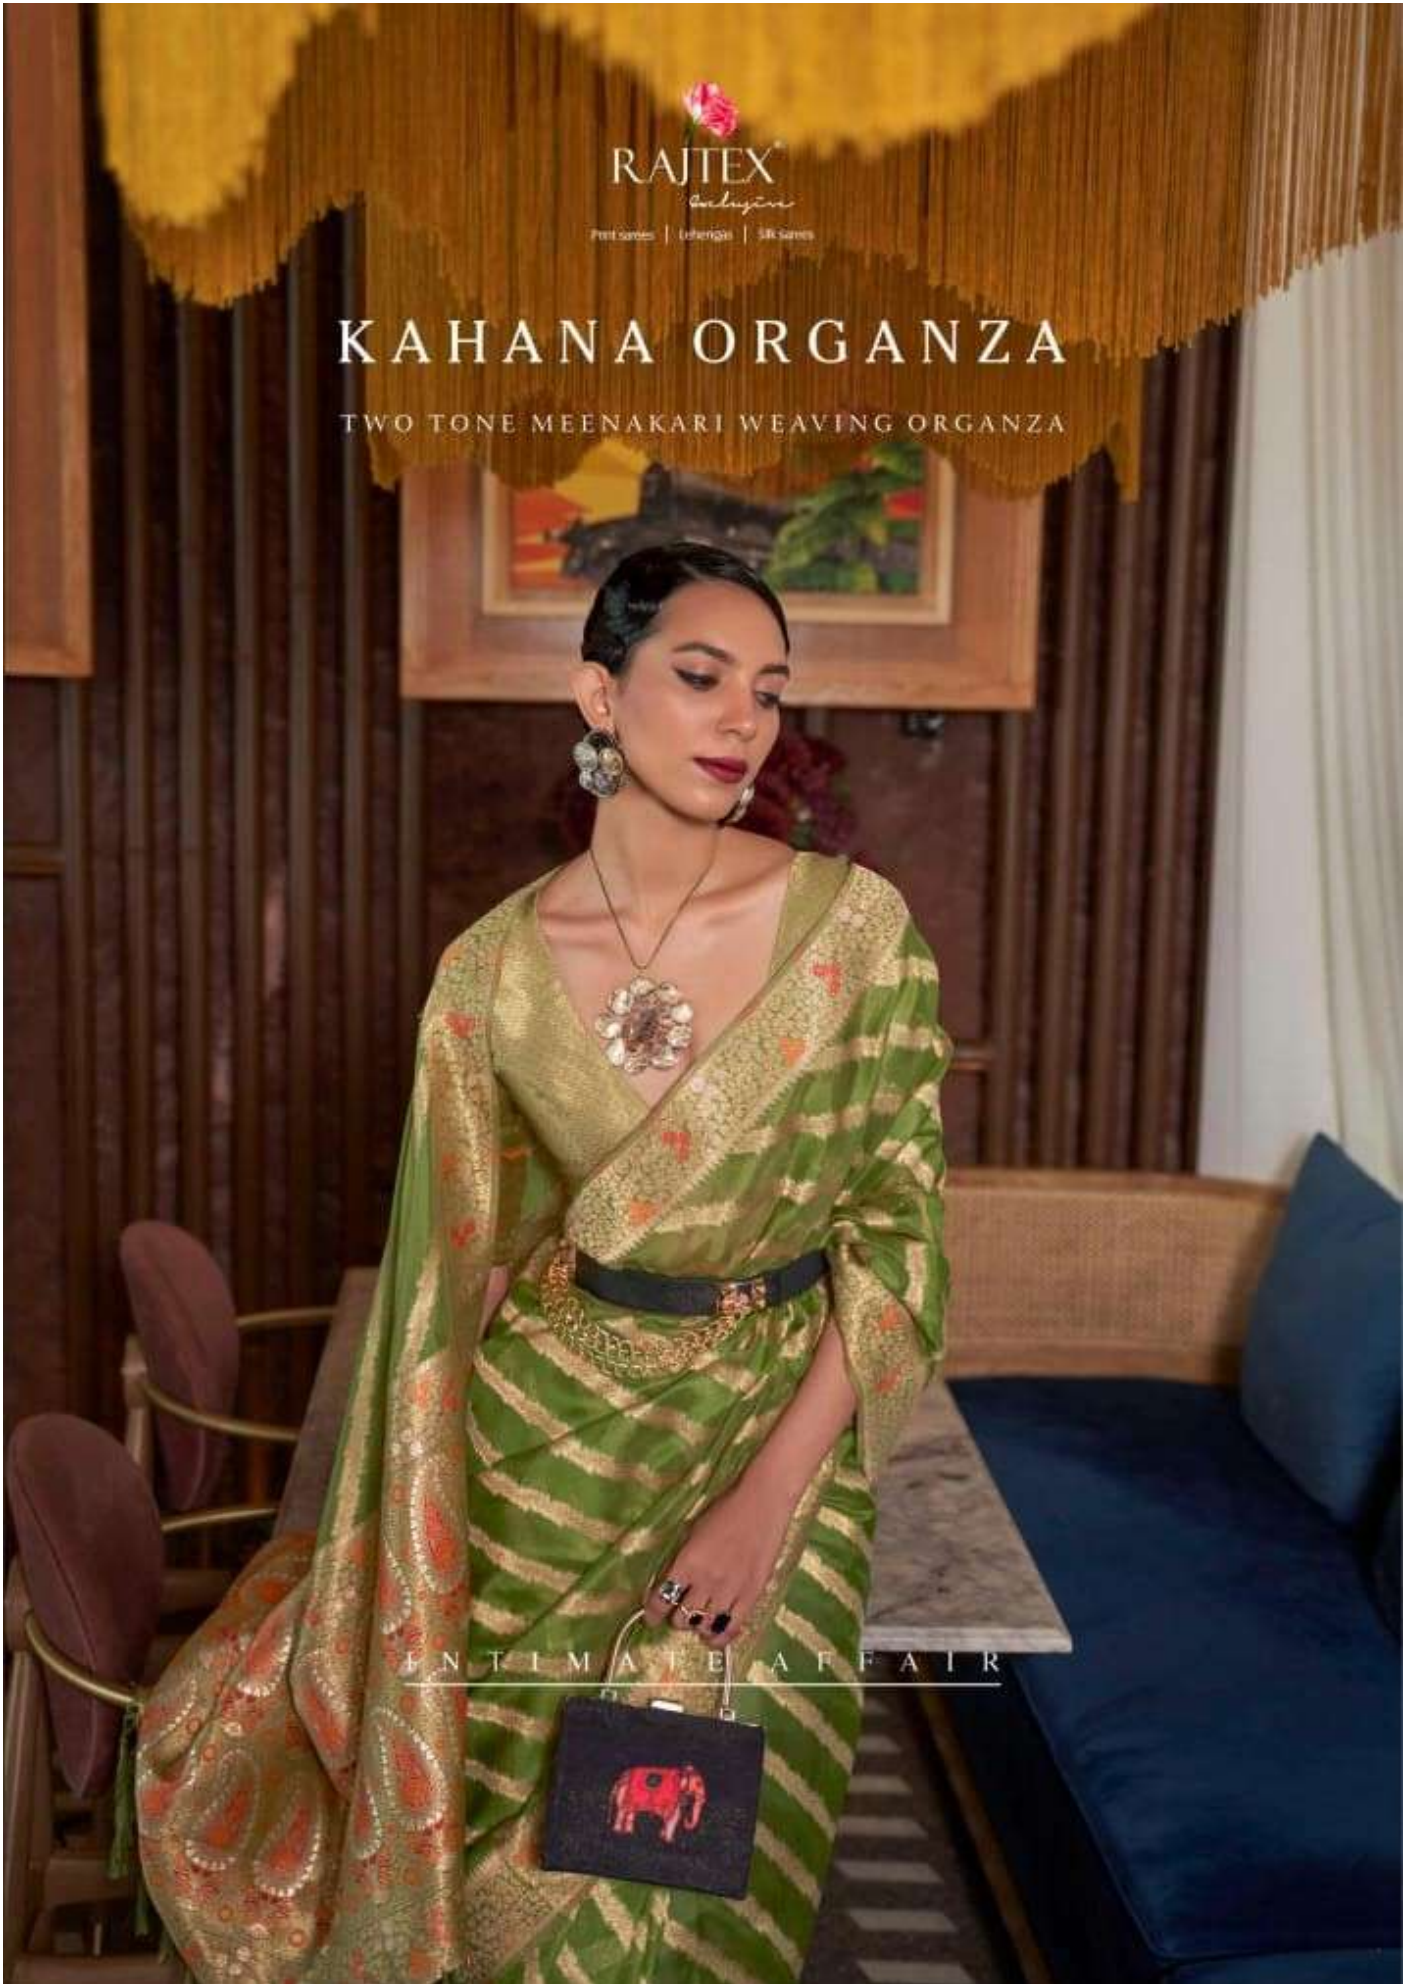

RAJTEX
Collection

Print Series | Lehenga | Silk Sarees

KAHANA ORGANZA

TWO TONE MEENAKARI WEAVING ORGANZA

INTIMATE AFFAIR