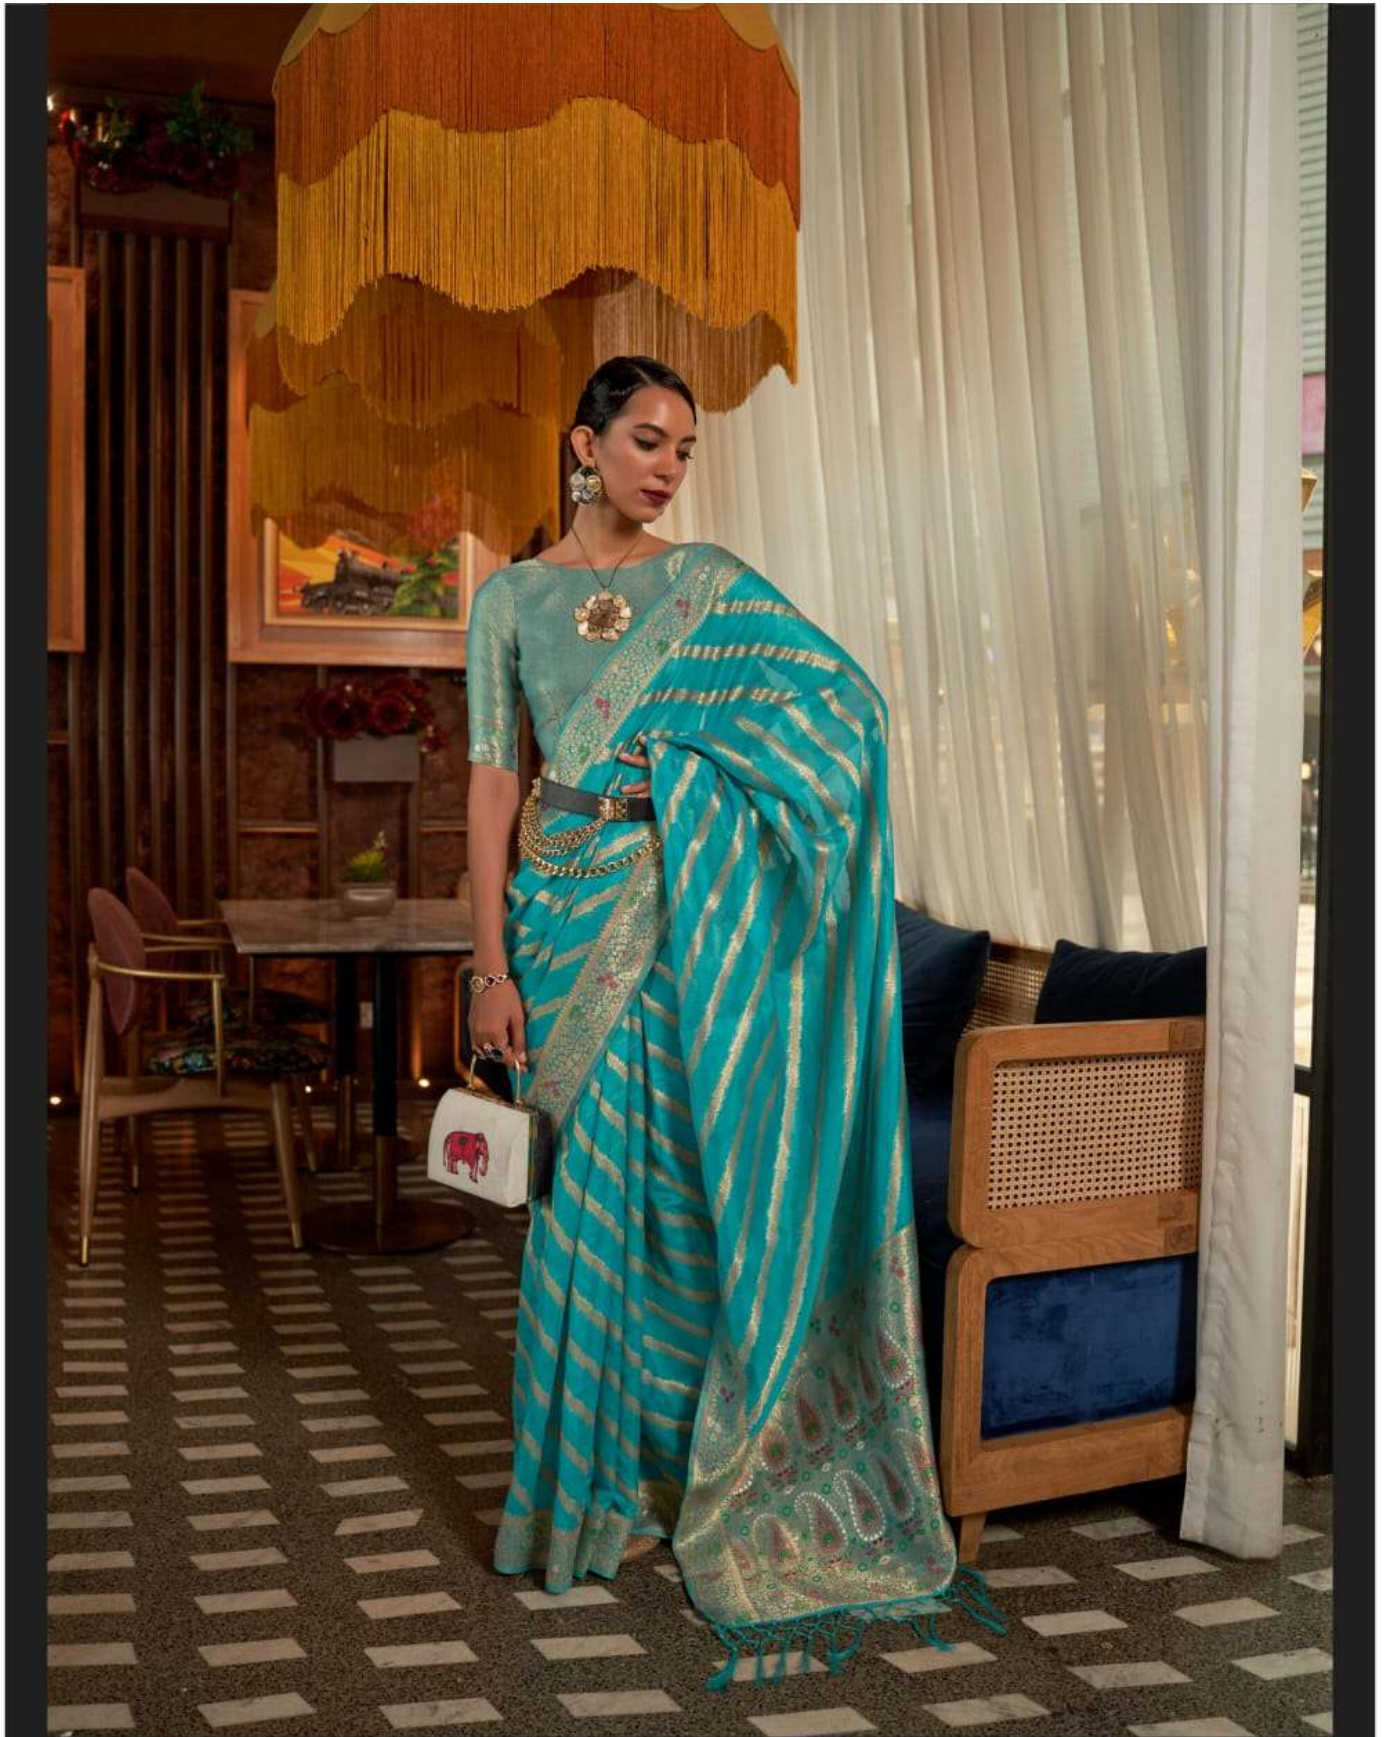

RAJTEX®
Quality
Print sarees | Lehengas | Silk sarees

KAHANA ORGANZA

TWO TONE MEENAKARI WEAVING ORGANZA

279005