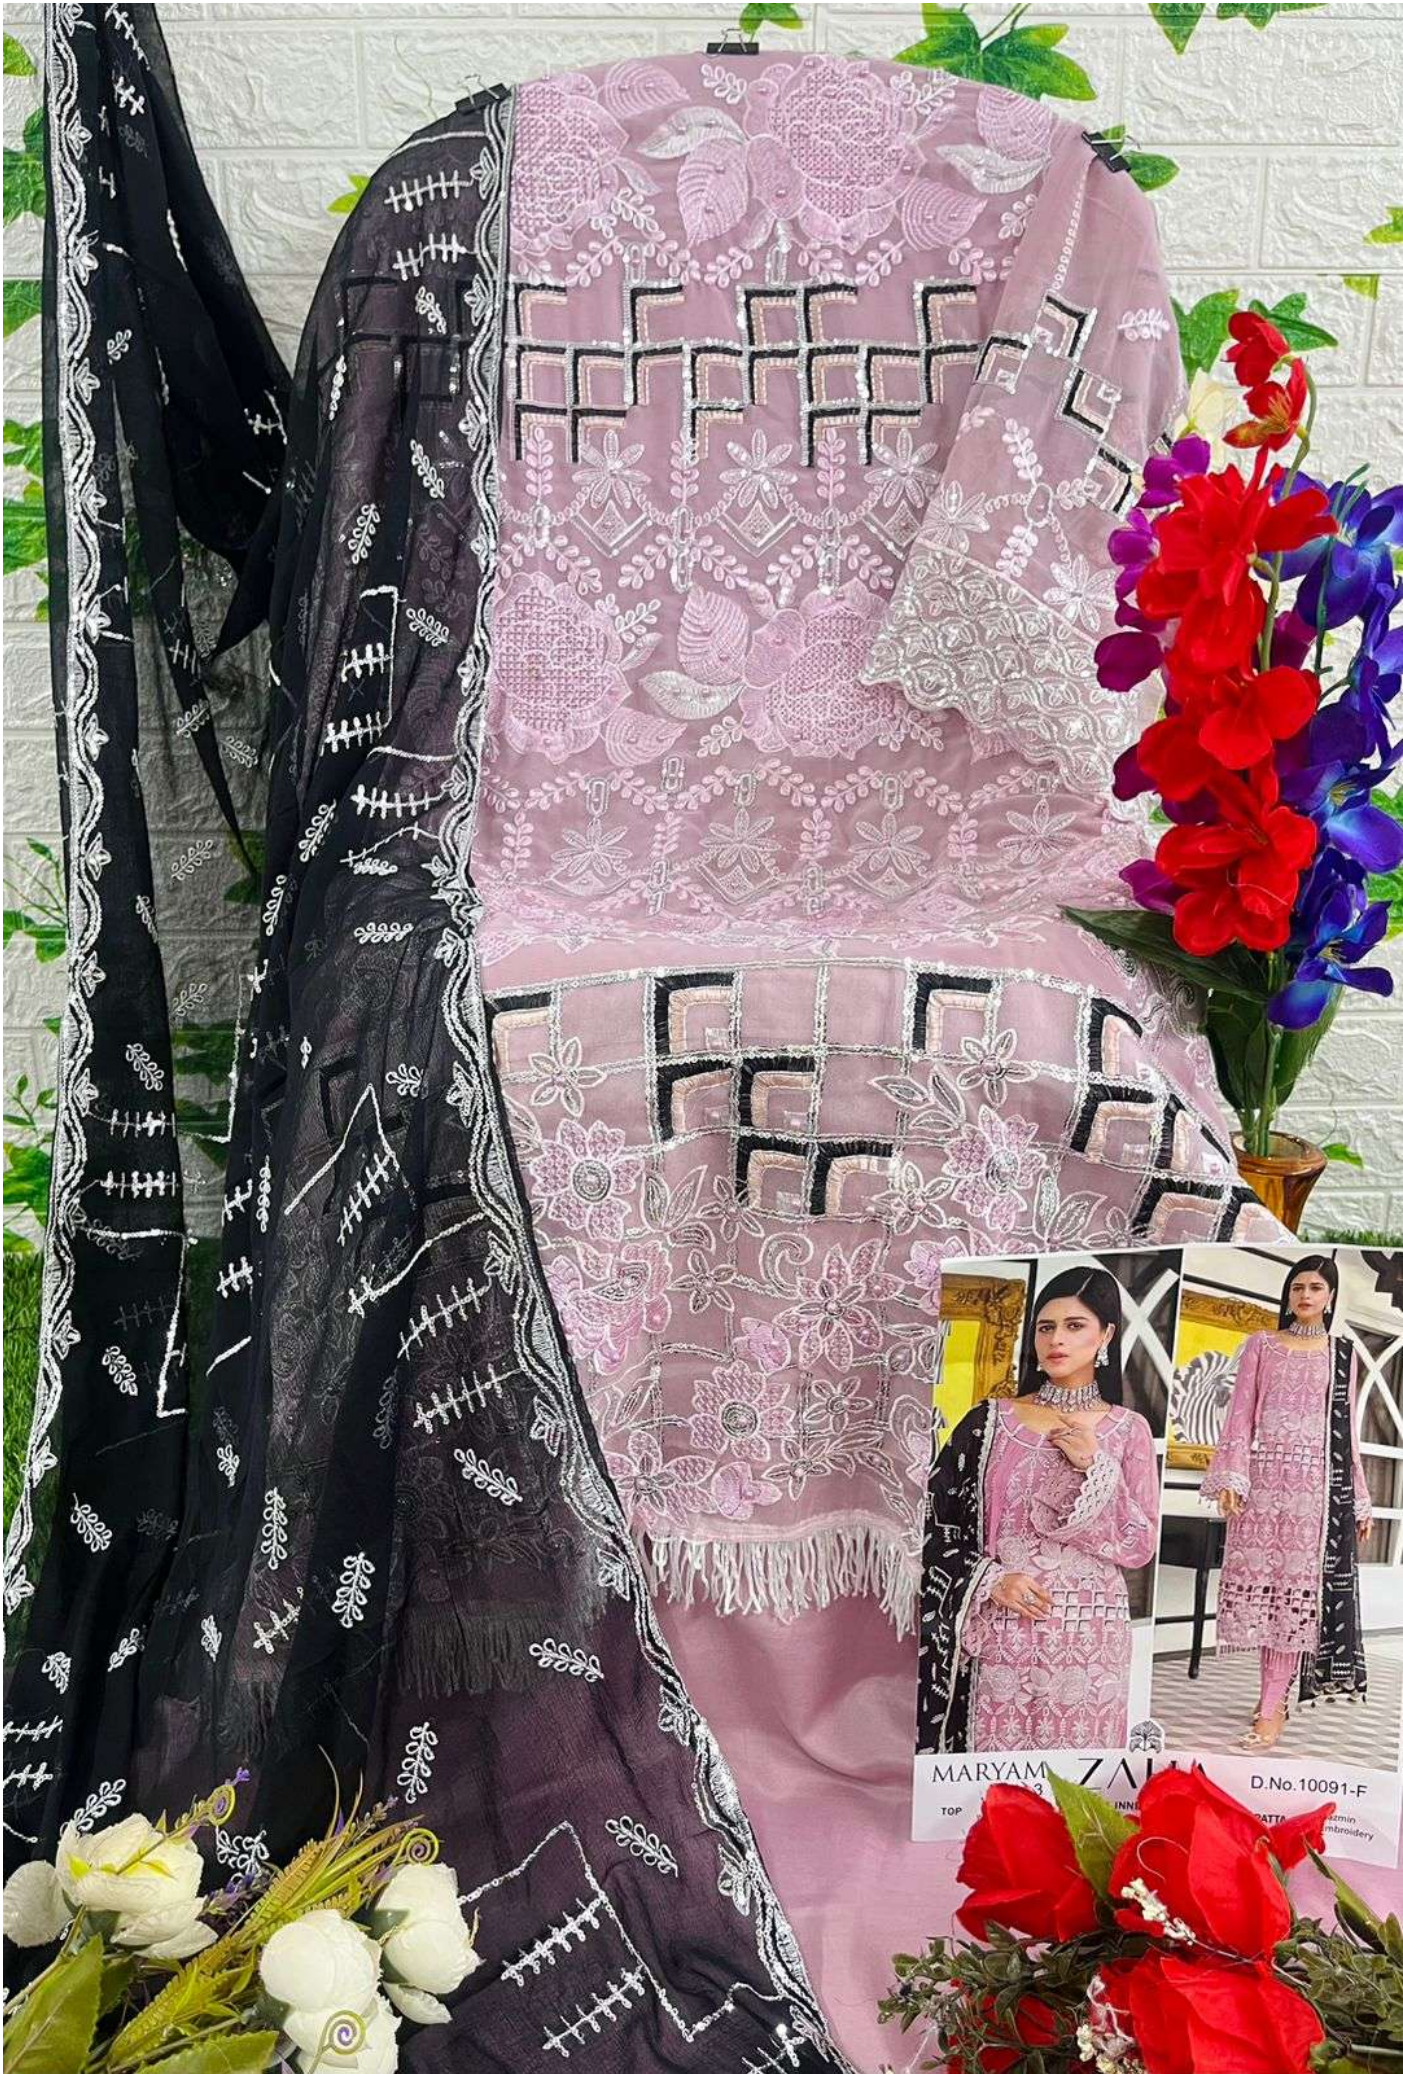

MARYAM ZAHEDI
D.No.10091-F
TOP
INNER
CLOUTIER
azmin embroidery