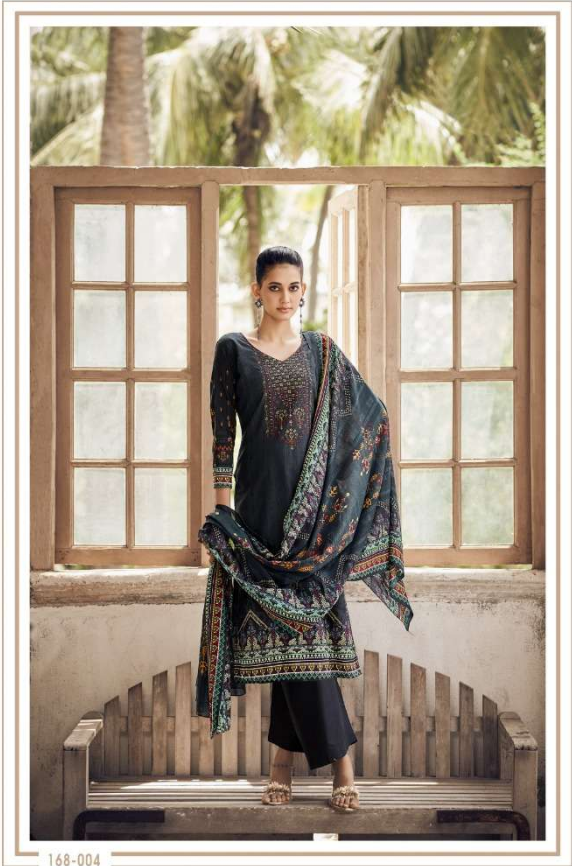

kesar

Mariya

PURE LAWN DUPATTA & EMBROIDERY COLLECTION

168-002

POWER OF ELEGANCE

PUT ON THIS BEAUTIFUL DRESS AND GET READY TO TAKE ON THE WORLD.

EXCEPTIONAL
DESIGNS
THAT WILL DELIGHT YOU WITH UNIQUE COLOURS