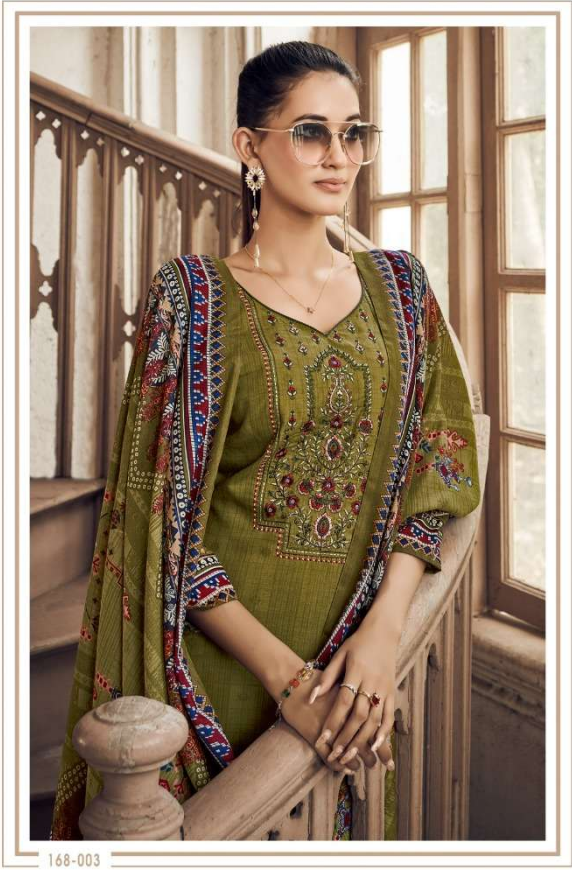

kesar

Mariya

PURE LAWN DUPATTA & EMBROIDERY COLLECTION

168-002

POWER OF ELEGANCE

PUT ON THIS BEAUTIFUL DRESS AND GET READY TO TAKE ON THE WORLD.

EXCEPTIONAL
DESIGNS
THAT WILL DELIGHT YOU WITH UNIQUE COLOURS