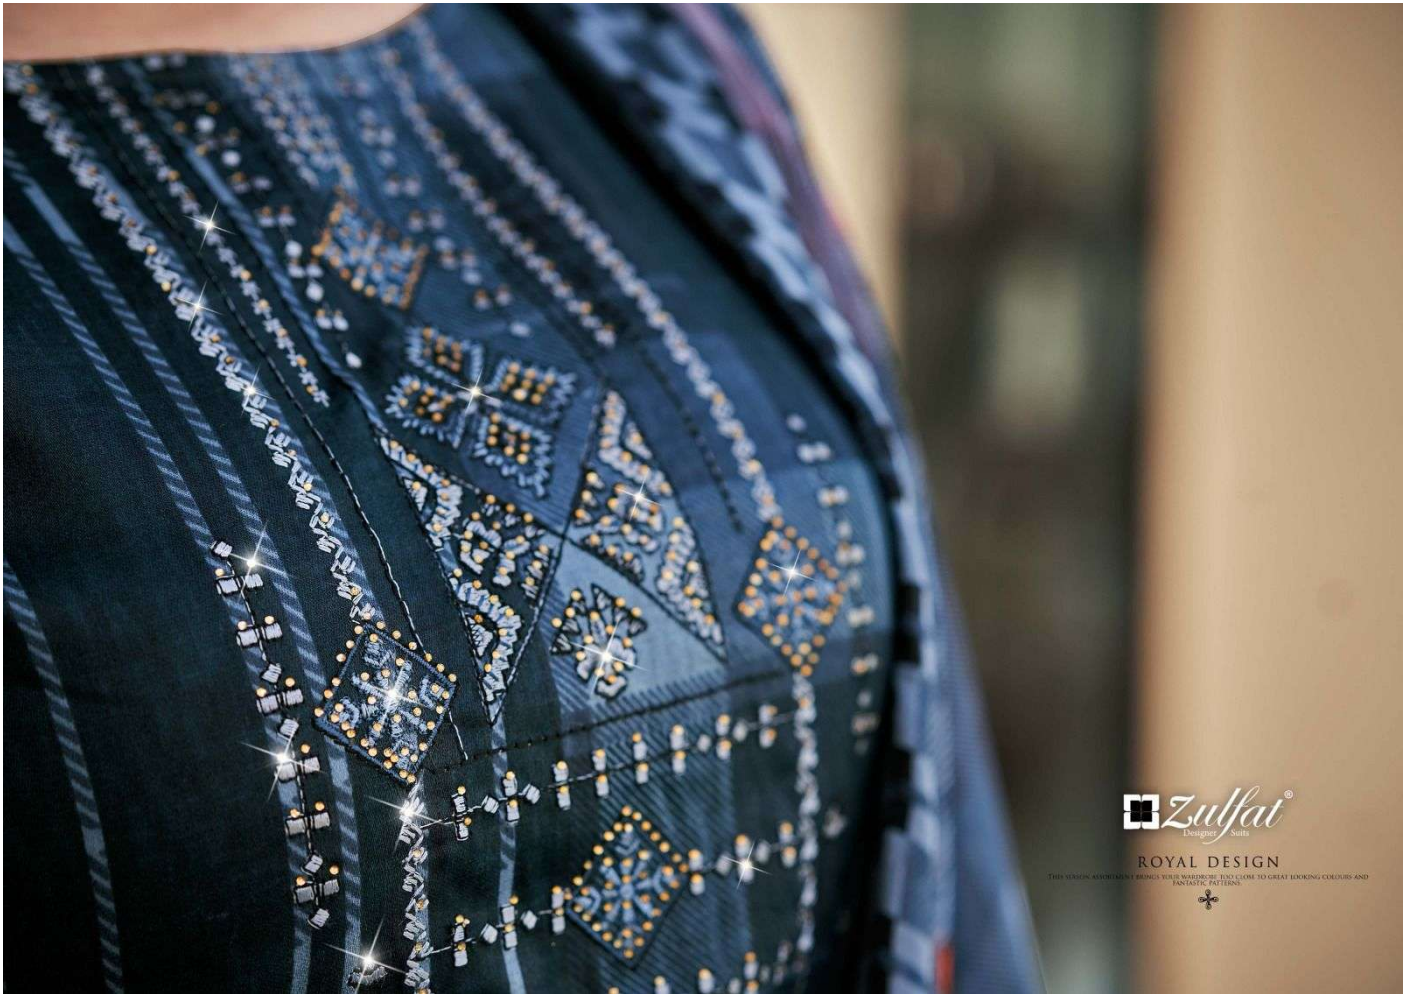

Zulfat®
Designs - Shirts

ROYAL DESIGN