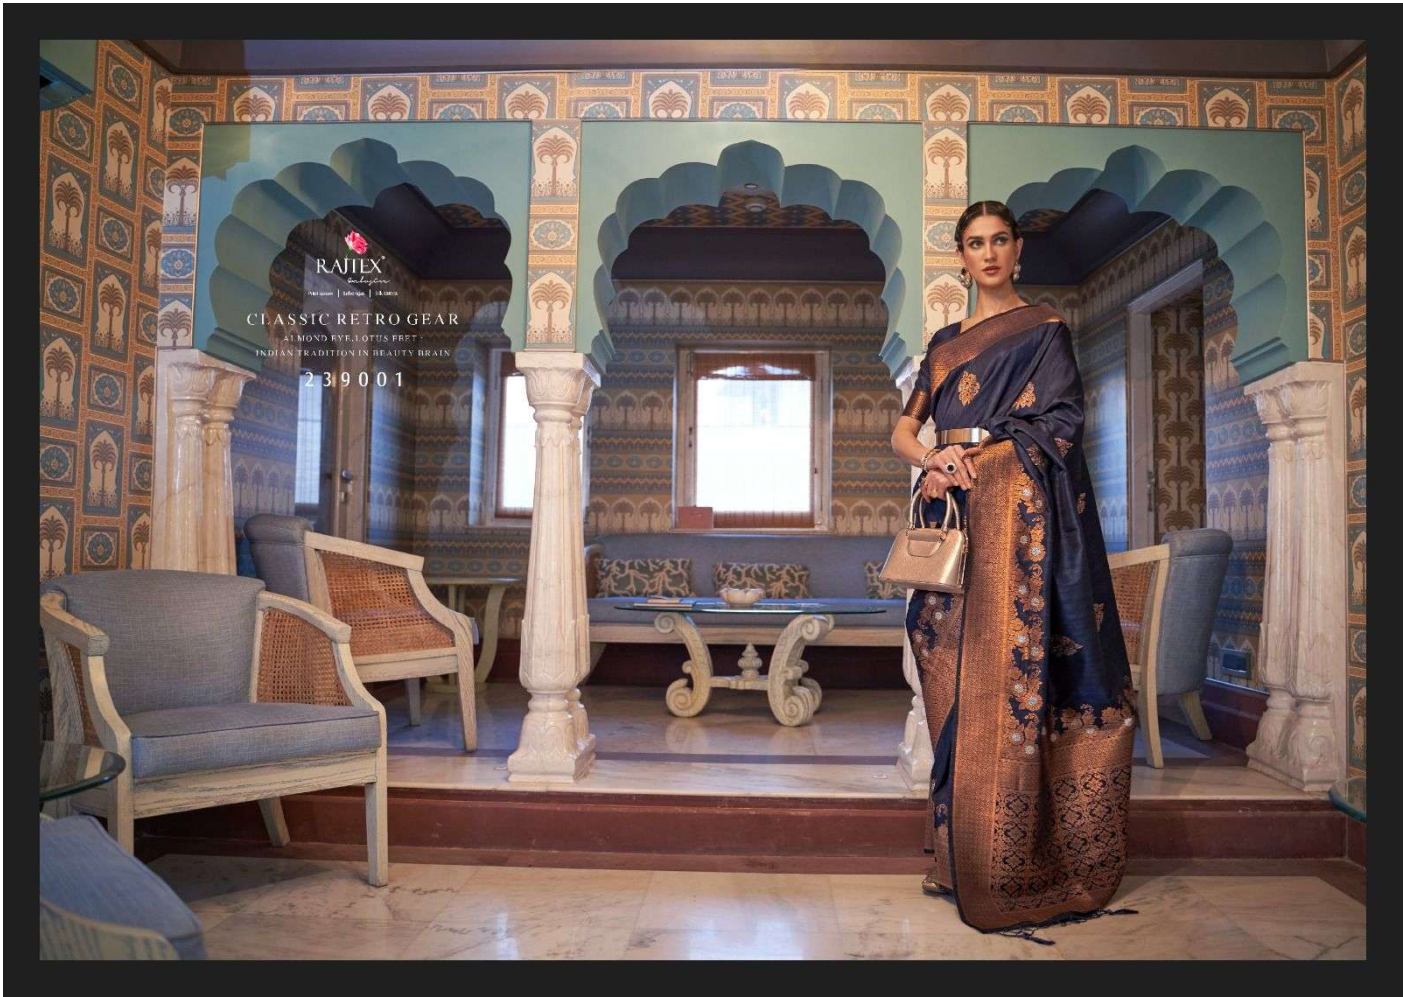

Print sarees | Lehengas | Silk sarees

KEVLYN SILK

TESSAR SILK COPPER ZARI WEAVING

सत्यमेव जयते
सत्यमेव शक्ति
सत्यमेव शक्ति

RAJTEX
The Best of Indian
Woolen | Linen | Cotton

RAJEX

CLASSIC RETRO GEAR

ALMOND EYE, LOTUS PRET