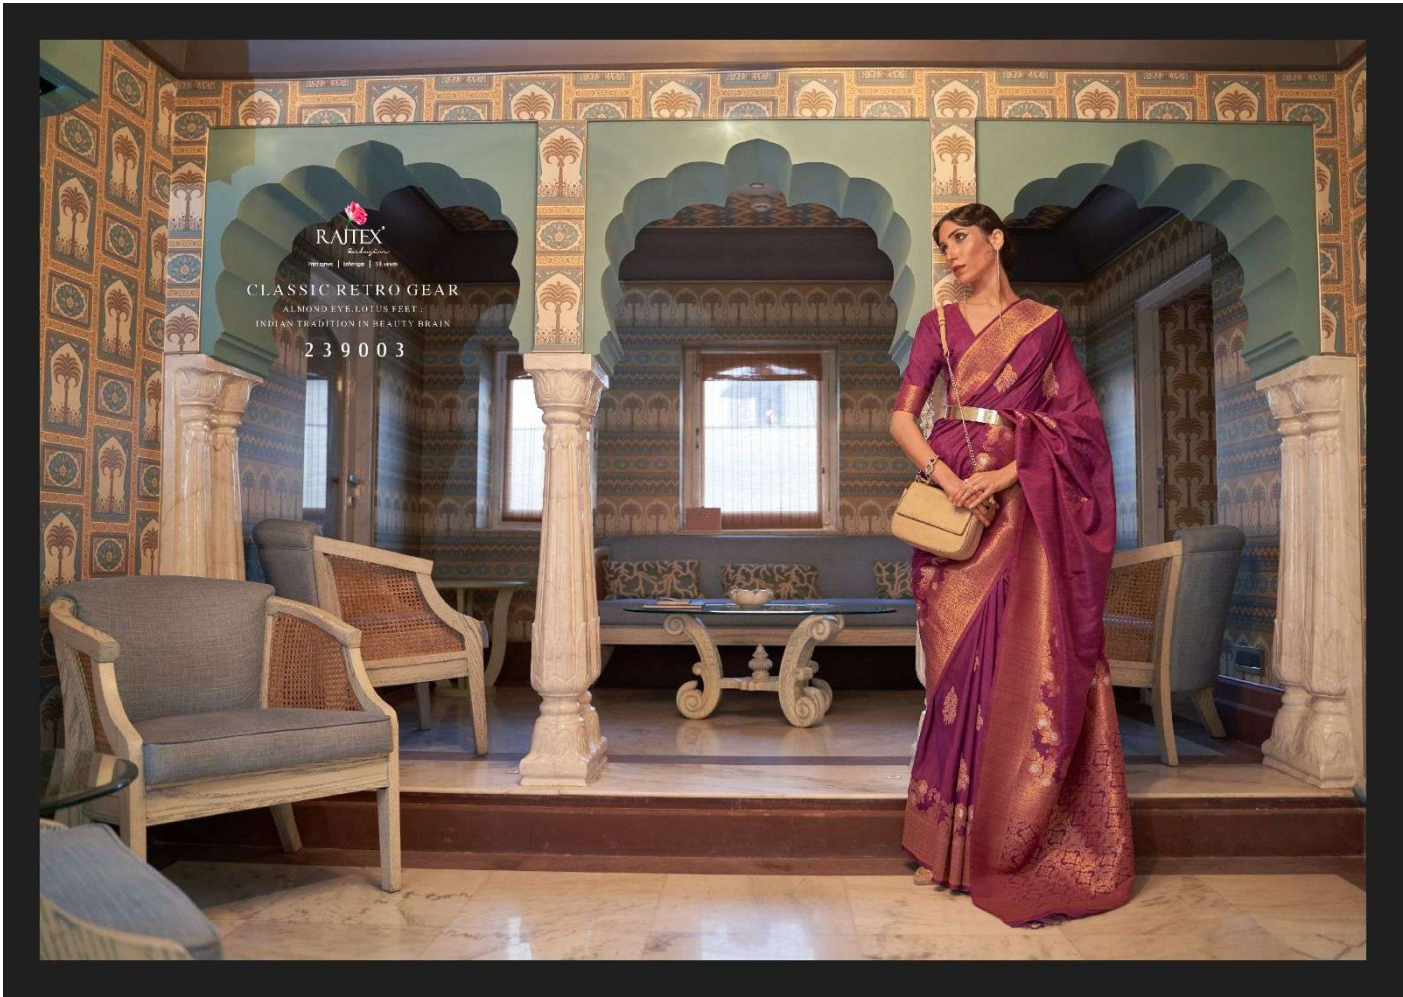

RAJTEX

Heritage | Heritage | Heritage

CLASSIC RETRO GEAR

ALMOND EYE, LOTUS FEET

INDIAN TRADITION IN BEAUTY BRAIN

239003