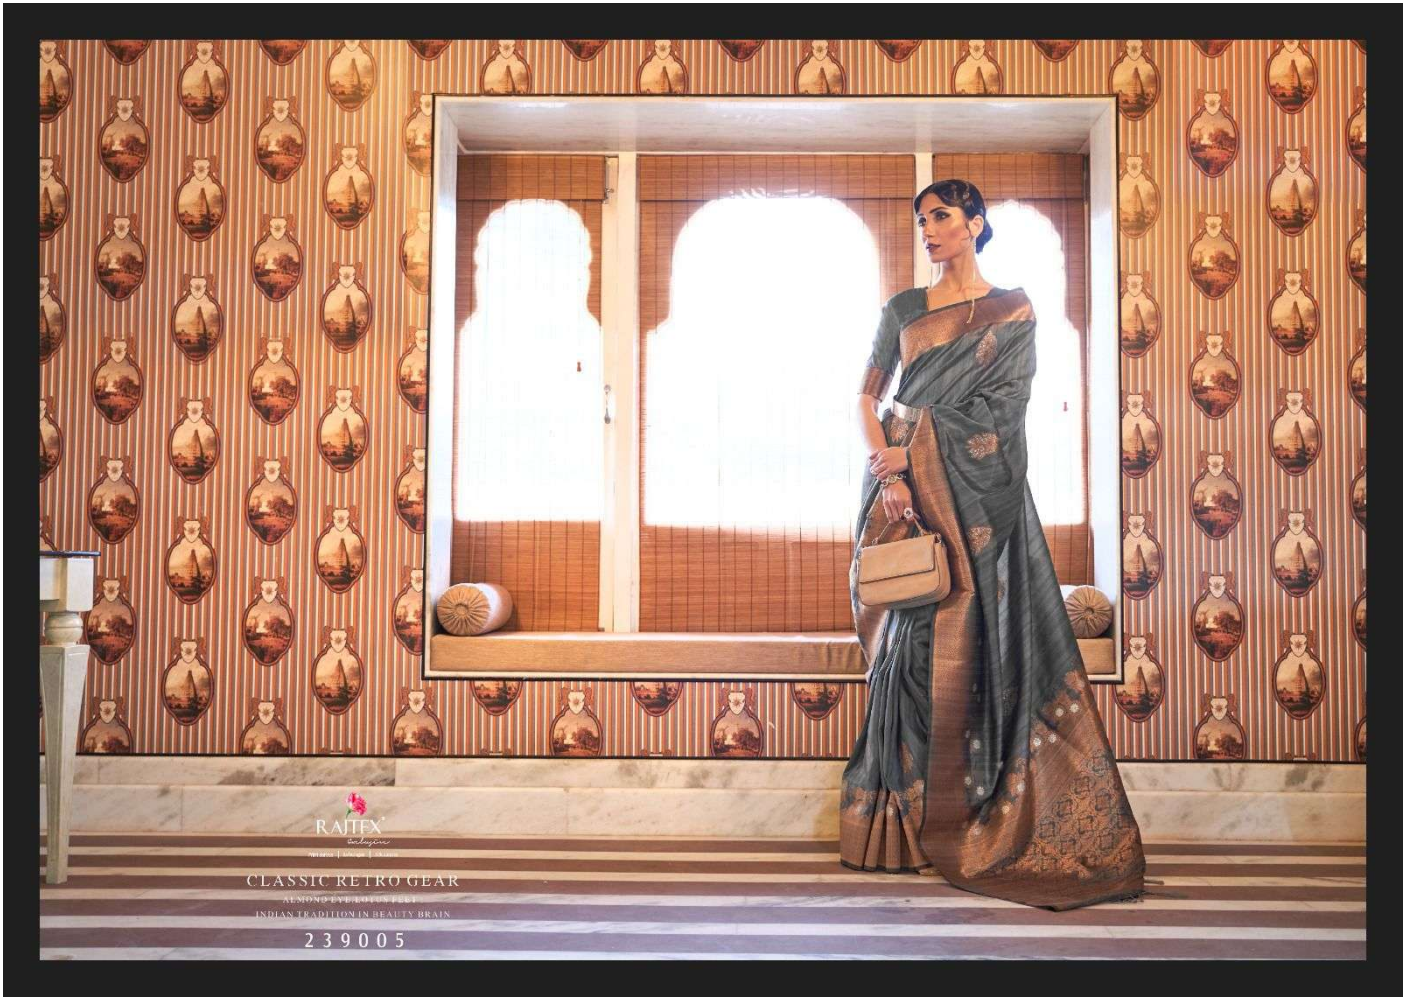

239004

PRESENTED BY | UNISIPRA | 58 YEARS

CLASSIC RETRO GEAR

ALMOND EYE, LOTUS FBET :
INDIAN TRADITION IN BEAUTY BRAIN

RAJTEX
The Original
www.rajtex.com

CLASSIC RETRO GEAR

REMEMBER THE FEELS
INDIAN TRADITION IN BEAUTY BRAIN