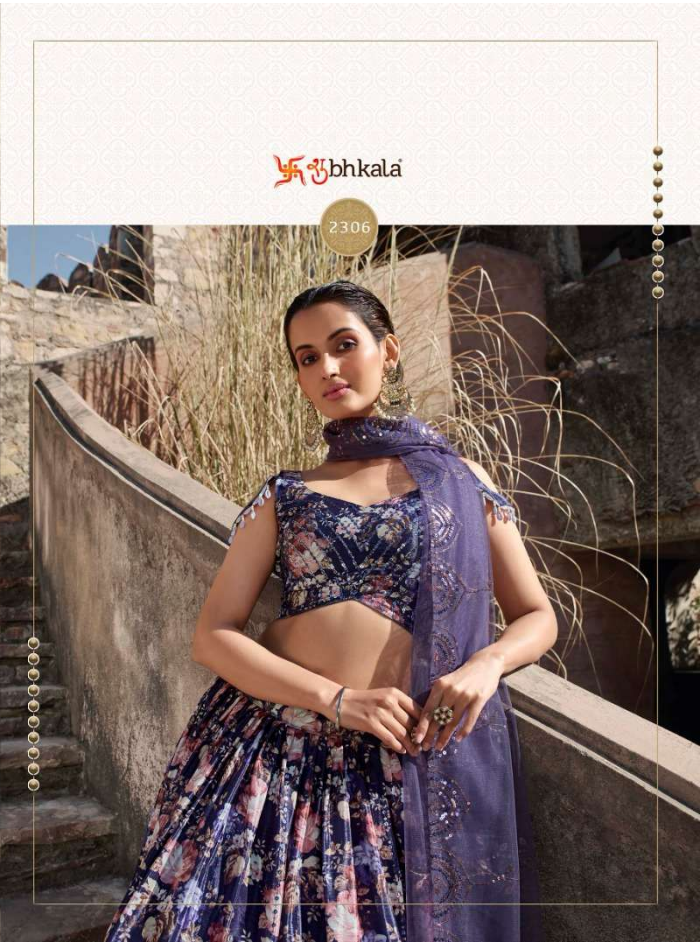

शुभकला

2306