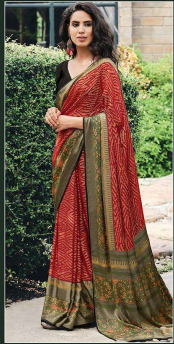

SUBHASHTM
SAREES & BEYOND...

Shaa2

26672-B

26677-B

A woman with long dark hair is standing in a garden, looking to her left. She is wearing a vibrant green saree with a gold floral pattern and a wide gold border. Her blouse is black. She is adorned with large hoop earrings, a necklace, and bangles. The background features lush green foliage, a wooden pillar, and a swing set.

26677

26678

26679

SUBHASH
SAREES BEYOND...

*Ekaa*²

26674

26675

26676