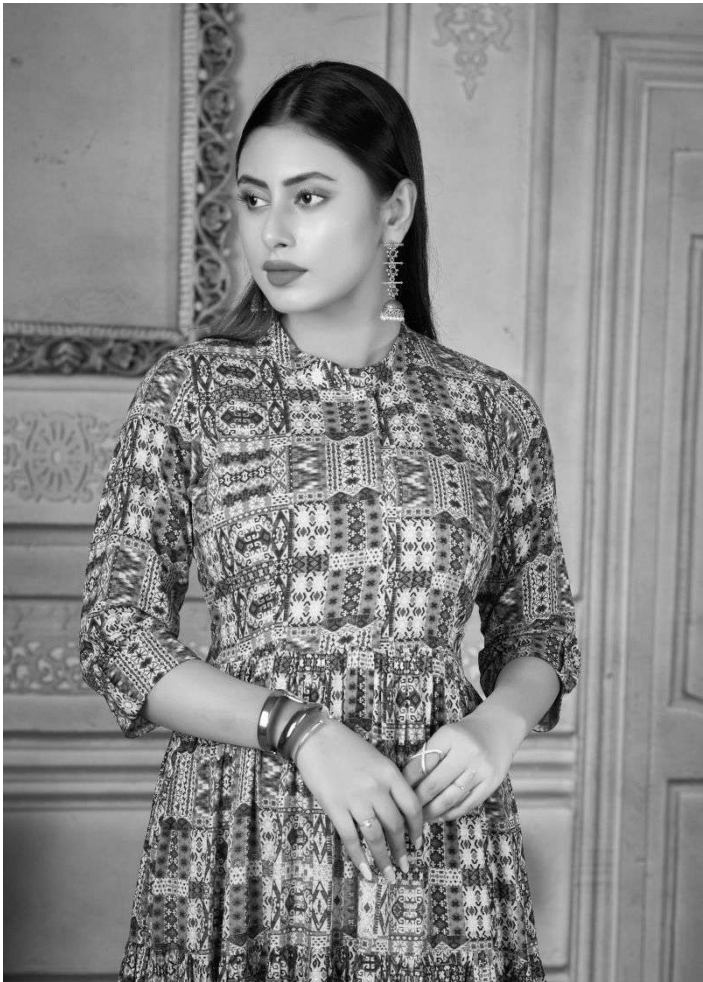

Vouch®  
By NAVIN Fashion  
\*\*\* Best Creation  
Beyond Fashion

Miswa

D.no. 1001

+ TIMELESS + ELEGANCE +

  
D.no. 1002

D.no. 1003

D.no.1004

← DEFINING CLASS →

1001

1002

1003

1004

A  
NATURAL  
FORCE

You the most beautiful creation  
of God, don't let it take your  
one glance to bring everyone down  
on their knees.