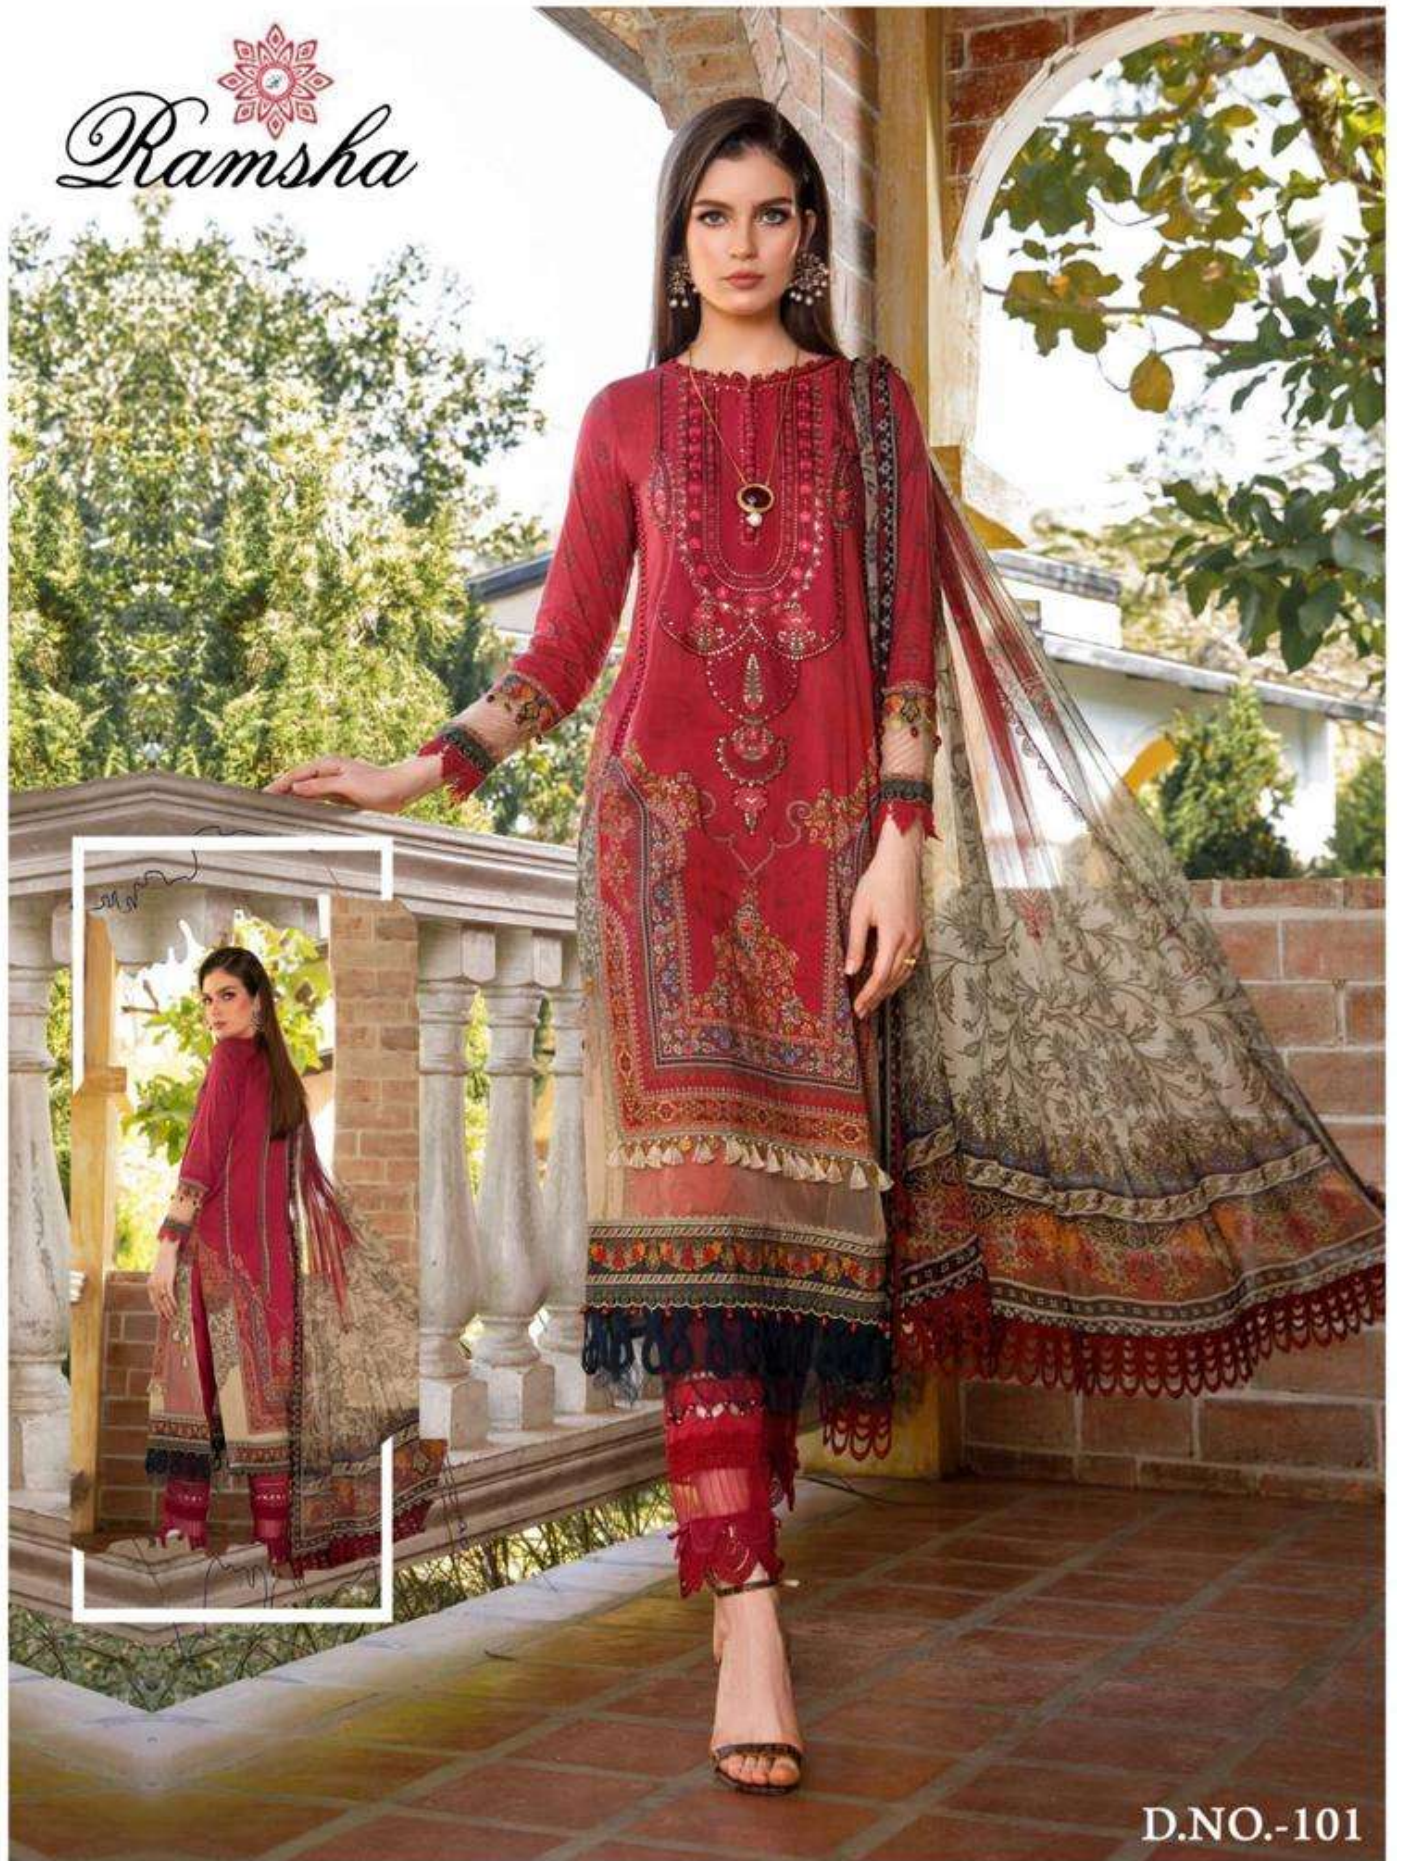

A woman with long dark hair is posing in a window. She is wearing a green and gold embroidered outfit with intricate floral and geometric patterns. The outfit features a long-sleeved top with a ruffled hem and a matching skirt with a wide, ruffled waistband. She is also wearing a necklace, earrings, and a bracelet. The background is a deep red curtain with the word "Ramsha" written in white cursive script. A small white butterfly logo is positioned above the text.

Ramsha

FARASHA
Heavy Luxury Lawn.

A woman with long dark hair is posing in a window. She is wearing a green and gold embroidered outfit with a ruffled hem and sleeves. The background is a red curtain with the word "Ramsha" written in white cursive. The window frame is white.

A woman with long, wavy brown hair is shown in profile, looking to the left. She is wearing a vibrant red tunic with intricate black and white embroidery. The embroidery features floral motifs, geometric patterns, and a central vertical band with a repeating design. The sleeves are long and also feature detailed embroidery, including a floral pattern near the cuffs. She is wearing large, ornate earrings. The background is a simple, light-colored wall with a window on the left.